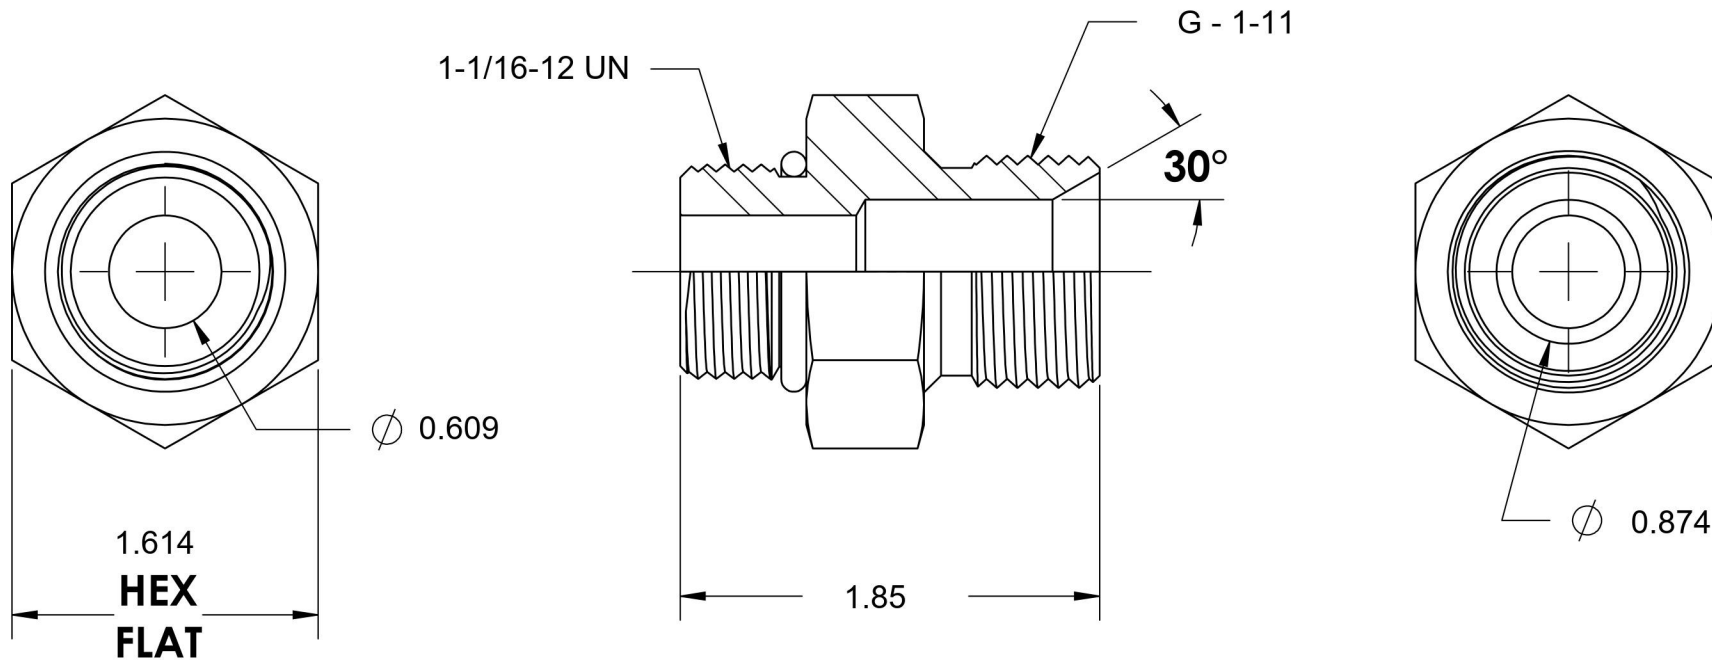

7062-12-16-SS

Stainless Steel, SAE J1926 O-Ring Boss Male BSPP Port/Line Adapter, 1-1/16-12 Male ORB x 1-11 Male BSPP 60° Line/Port

6701 Cochran Road
Solon, Ohio 44139
Phone: (440) 248-1880
Toll Free: 1-888-331-1523

Temperature Rating	Material	Industry Standards	Series
-40°F to 250°F	316/316L Stainless Steel	SAE J1926, ISO 1179	7062-SS
Pressure Rating	Finish	ISO 8434-6	Series Description
1700 psi	Passivated		SAE J1926 O-Ring Boss Male BSPP Port/Line Adapter