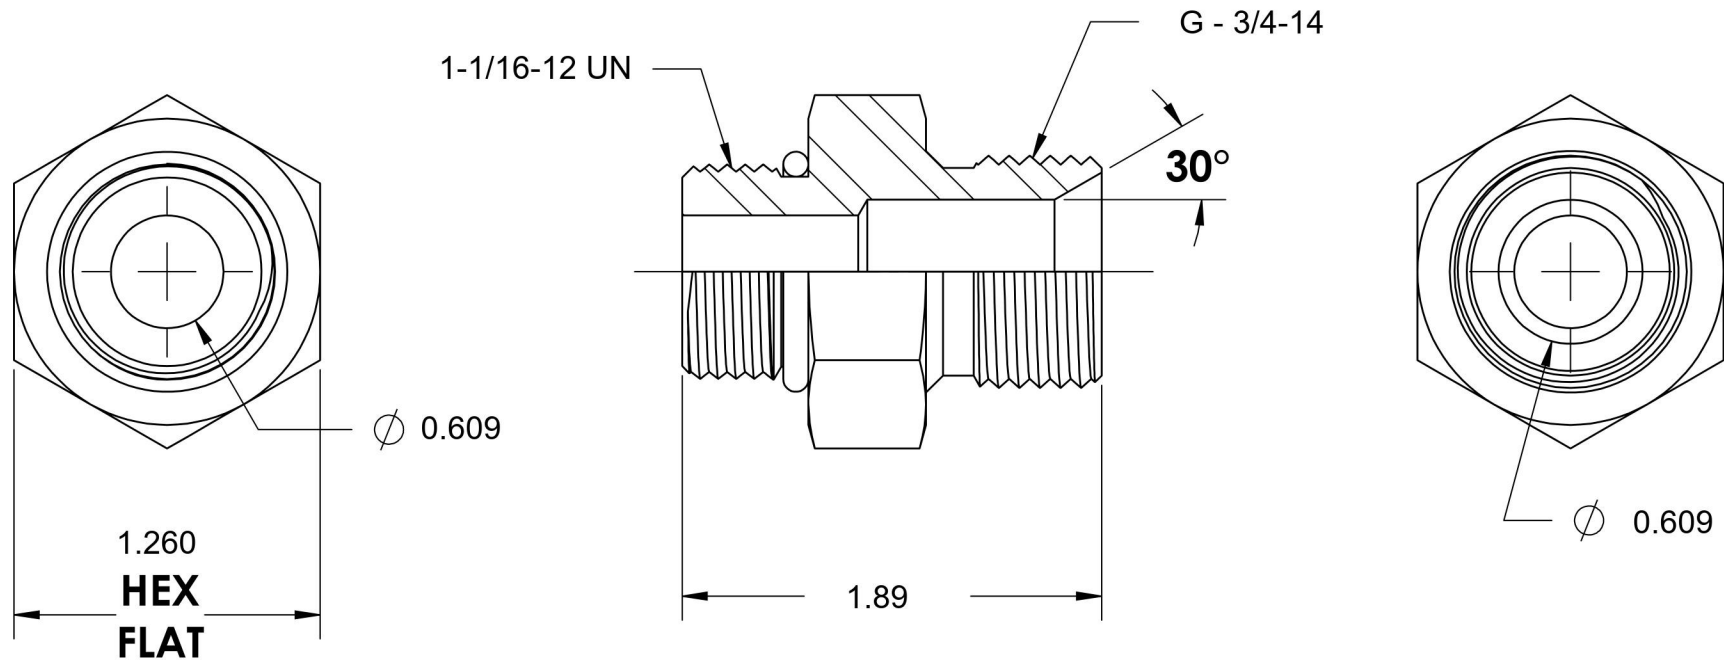

7062-12-12-SS

Stainless Steel, SAE J1926 O-Ring Boss Male BSPP Port/Line Adapter, 1-1/16-12 Male ORB x 3/4-14 Male BSPP 60° Line/Port

6701 Cochran Road
Solon, Ohio 44139
Phone: (440) 248-1880
Toll Free: 1-888-331-1523

Temperature Rating	Material	Industry Standards	Series
-40°F to 250°F	316/316L Stainless Steel	SAE J1926, ISO 1179	7062-SS
Pressure Rating	Finish	ISO 8434-6	Series Description
2900 psi	Passivated		SAE J1926 O-Ring Boss Male BSPP Port/Line Adapter