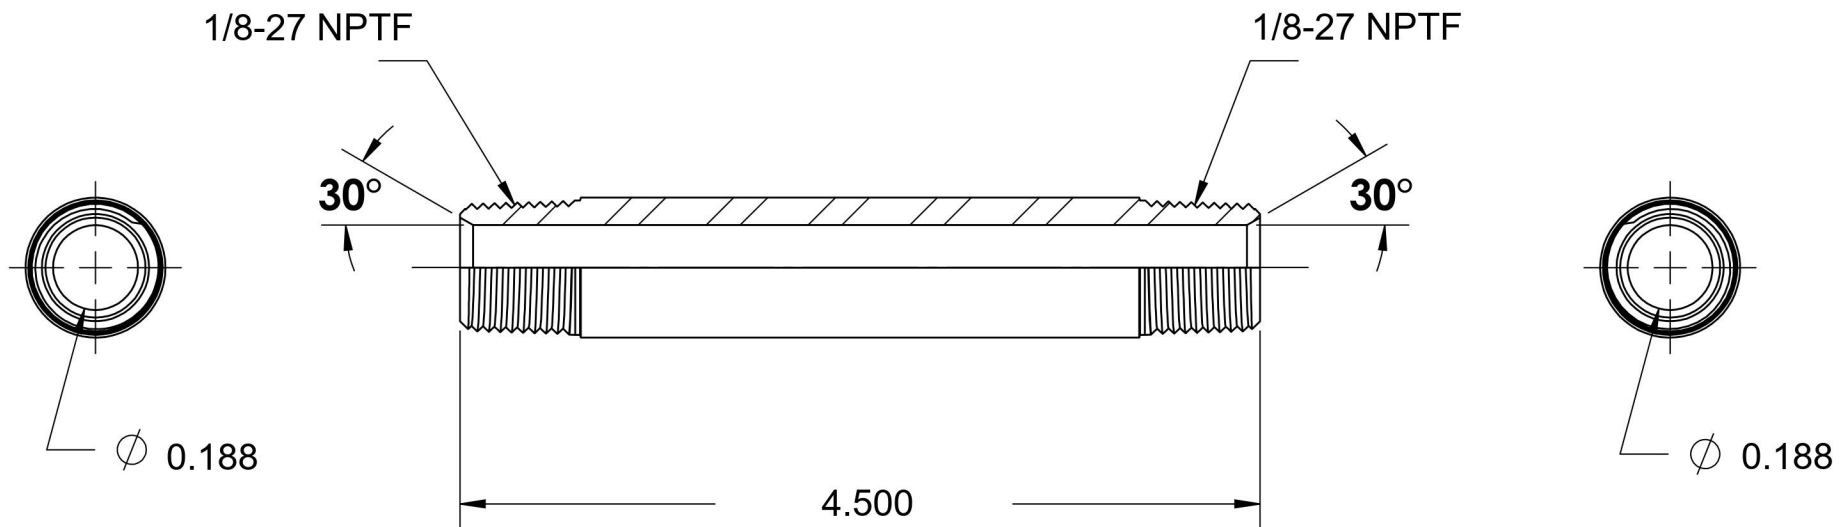

# 5404-N-02X4.500-B

Brass, SAE J514 Pipe Long Nipple, 1/8" Male NPTF 30° x 1/8" Male NPTF 30°

6701 Cochran Road  
Solon, Ohio 44139  
Phone: (440) 248-1880  
Toll Free: 1-888-331-1523

<b>Temperature Rating</b> -325°F to 400°F	<b>Material</b> C36000 Brass	<b>Industry Standards</b> SAE J514, SAE J476	<b>Series</b> 5404-N-B
<b>Pressure Rating</b> 3900 psi	<b>Finish</b> Natural Finish		<b>Series Description</b> SAE J514 Pipe Long Nipple