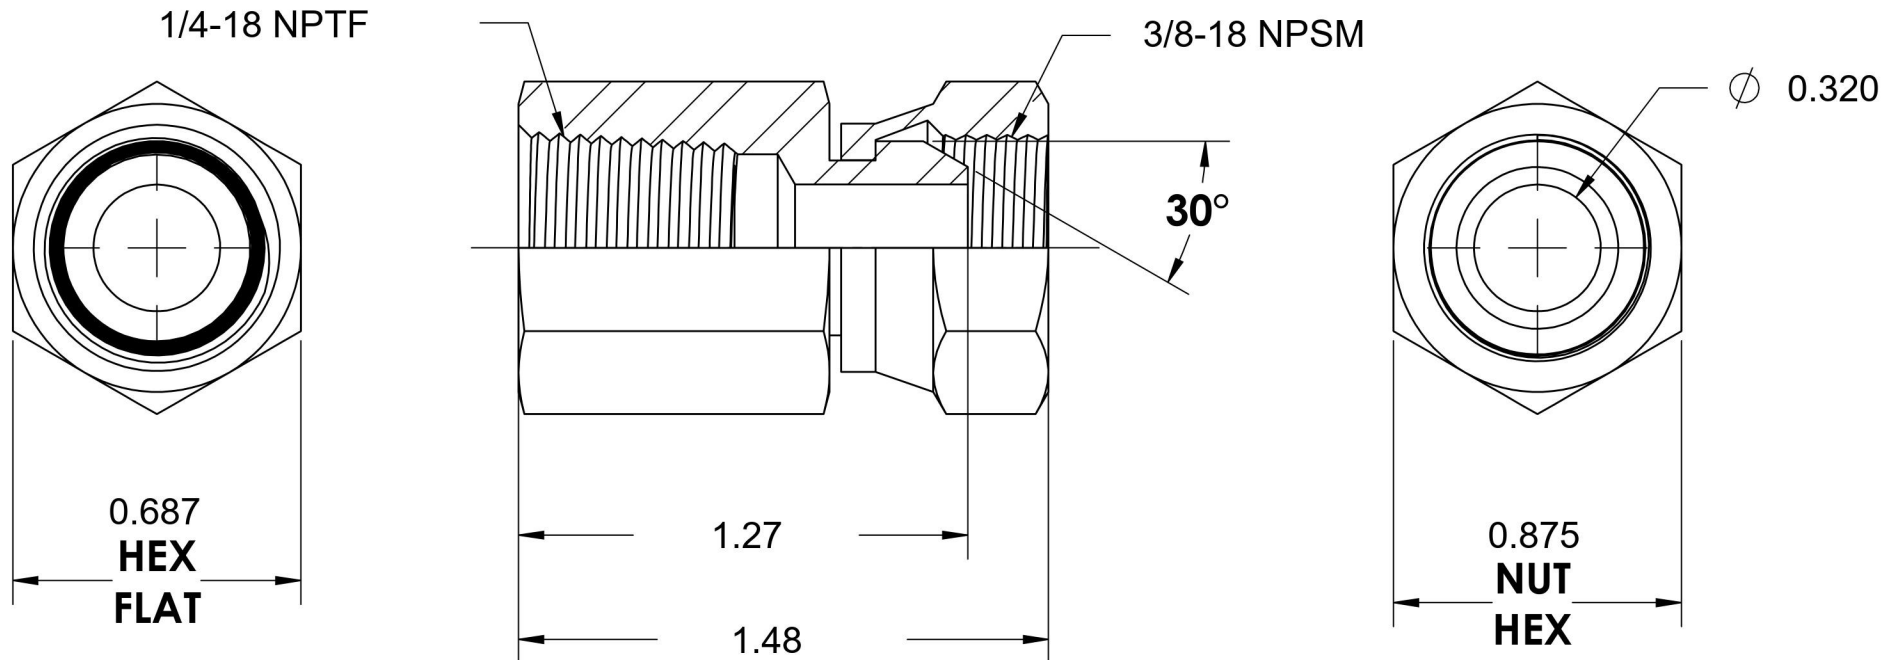

# 1405-04-06

Steel, SAE J514 NPSM Swivel Female Connector, 1/4" Female NPTF x 3/8" Female NPSM Swivel

6701 Cochran Road  
Solon, Ohio 44139  
Phone: (440) 248-1880  
Toll Free: 1-888-331-1523

**Temperature Rating**

-65°F to 500°F

**Pressure Rating**

6000 psi

**Material**

C1045/12L14 Steel

**Finish**

Trivalent Zinc

**Industry Standards**

SAE J514, SAE J476  
ASTM B633

**Series**

1405

**Series Description**

SAE J514 NPSM Swivel  
Female Connector