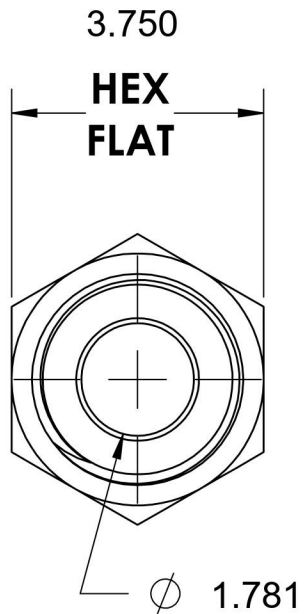

# 2404-32-48

Steel, SAE J514 37° Flare Male Connector, 2" Male JIC x 3" Male NPTF 30°

6701 Cochran Road  
Solon, Ohio 44139  
Phone: (440) 248-1880  
Toll Free: 1-888-331-1523

<b>Temperature Rating</b>	<b>Material</b>	<b>Industry Standards</b>	<b>Series</b>
-65°F to 500°F	C1045/12L14 Steel	SAE J514 , SAE J476 ASTM B633	2404
<b>Pressure Rating</b>	<b>Finish</b>		<b>Series Description</b>
Not Available	Trivalent Zinc		SAE J514 37° Flare Male Connector