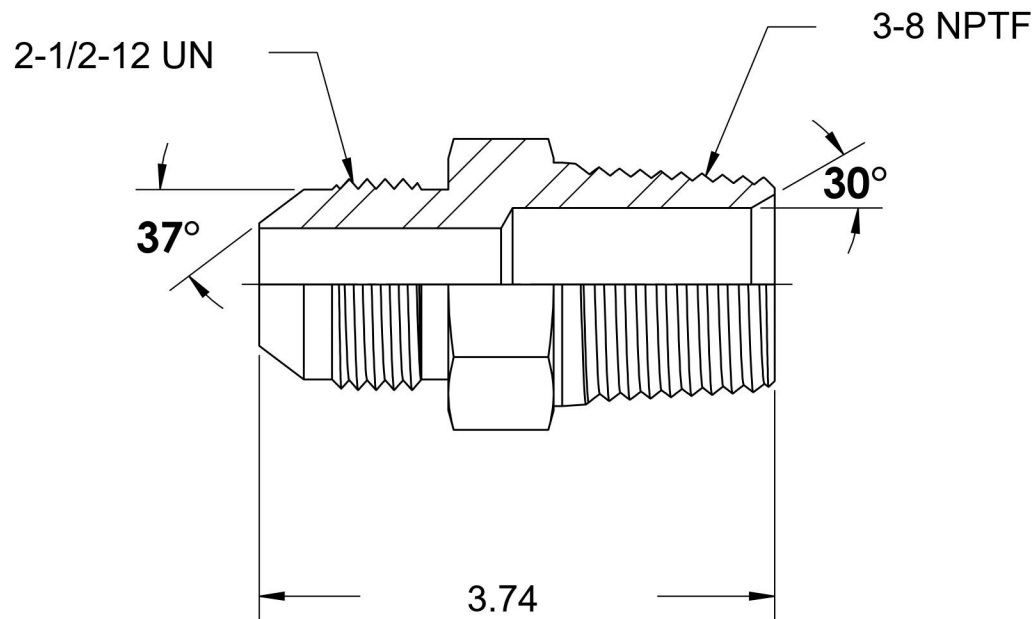

# 2404-32-48

Steel, SAE J514 37° Flare Male Connector, 2" Male JIC x 3" Male NPTF 30°

6701 Cochran Road  
Solon, Ohio 44139  
Phone: (440) 248-1880  
Toll Free: 1-888-331-1523

<b>Temperature Rating</b>	<b>Material</b>	<b>Industry Standards</b>	<b>Series</b>
-65°F to 500°F	C1045/12L14 Steel	SAE J514 , SAE J476 ASTM B633	2404
<b>Pressure Rating</b>	<b>Finish</b>		<b>Series Description</b>
Not Available	Trivalent Zinc		SAE J514 37° Flare Male Connector