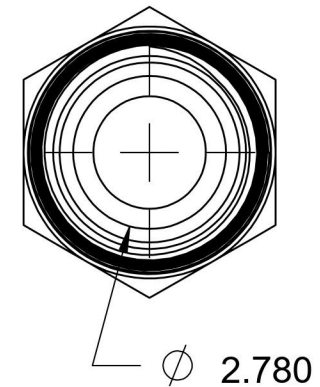

# 2404-32-48

Steel, SAE J514 37° Flare Male Connector, 2" Male JIC x 3" Male NPTF 30°

6701 Cochran Road  
Solon, Ohio 44139  
Phone: (440) 248-1880  
Toll Free: 1-888-331-1523

<b>Temperature Rating</b>	<b>Material</b>	<b>Industry Standards</b>	<b>Series</b>
-65°F to 500°F	C1045/12L14 Steel	SAE J514 , SAE J476 ASTM B633	2404
<b>Pressure Rating</b>	<b>Finish</b>		<b>Series Description</b>
Not Available	Trivalent Zinc		SAE J514 37° Flare Male Connector