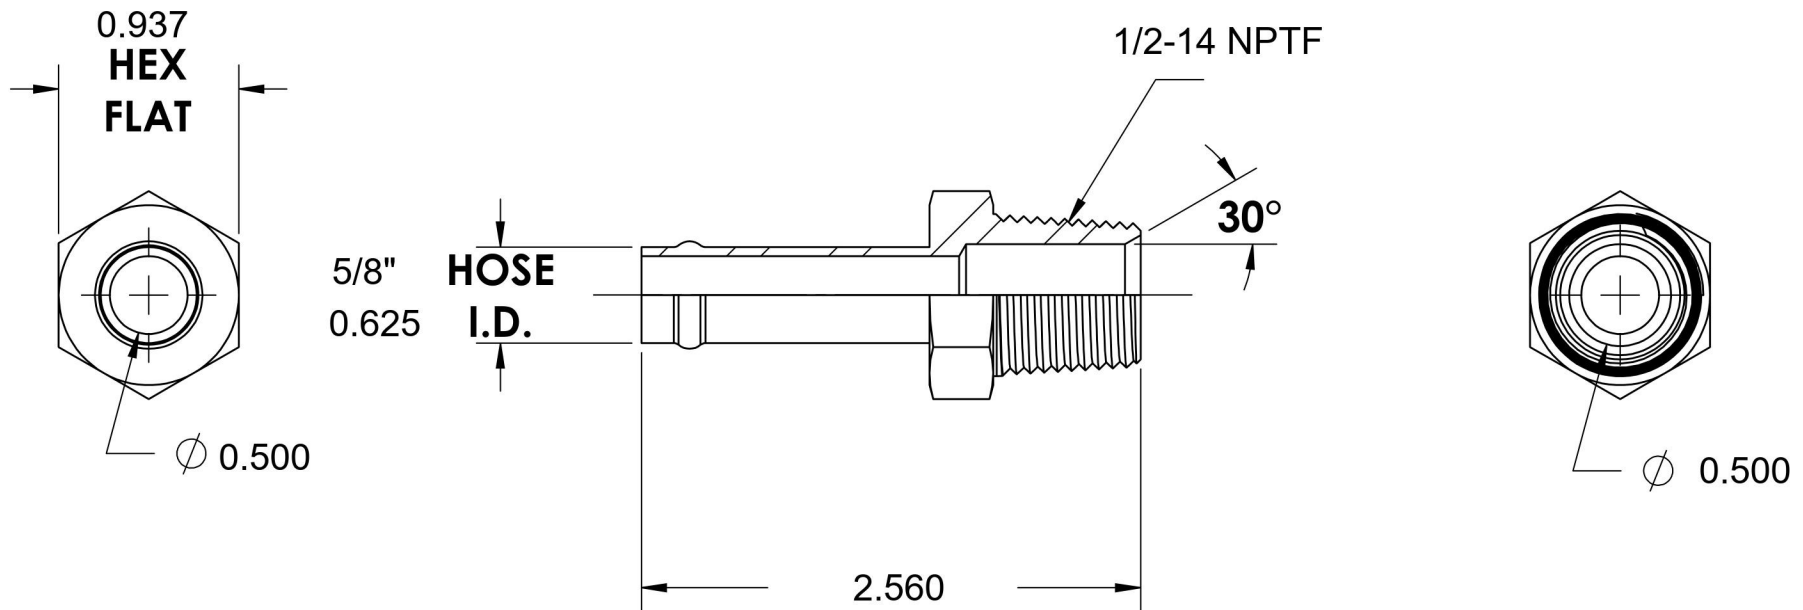

4404-10-08-SS

Stainless Steel, SAE J1231 Hose Bead Male Connector, 5/8" Beaded Hose Barb x 1/2" Male NPTF 30°

6701 Cochran Road
Solon, Ohio 44139
Phone: (440) 248-1880
Toll Free: 1-888-331-1523

Temperature Rating	Material	Industry Standards	Series
-425°F to 1200°F	316/316L Stainless Steel	SAE J1231, SAE J476	4404-SS
Pressure Rating	Finish		Series Description
150 psi	Passivated		SAE J1231 Hose Bead Male Connector