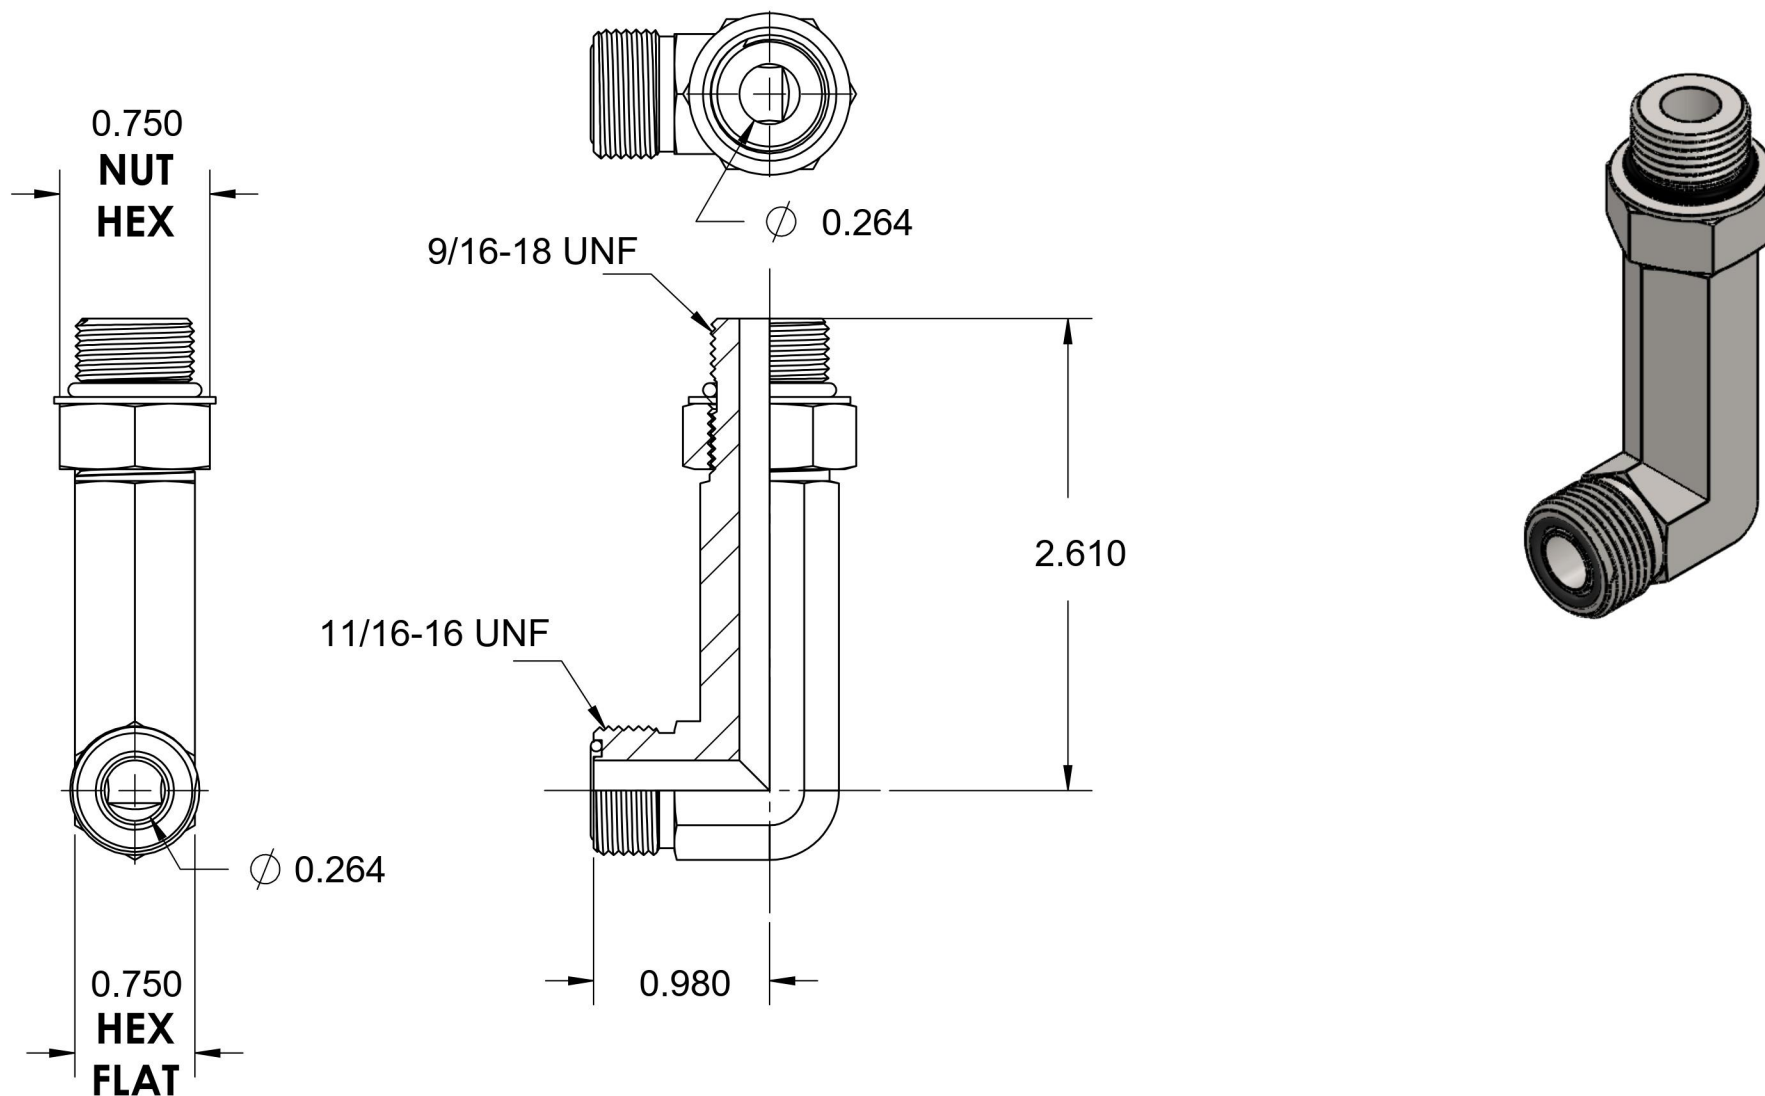

FS6801-L-06-06-NWO-SS

Stainless Steel, SAE J1453 O-Ring Face Seal 90° Long Adjustable Port Elbow, 3/8" Male ORFS x 9/16-18 Male Adjustable ORB

6701 Cochran Road
Solon, Ohio 44139
Phone: (440) 248-1880
Toll Free: 1-888-331-1523

Temperature Rating

-40°F to 250°F

Pressure Rating

6000 psi

Material

316/316L Stainless Steel

Finish

Passivated

Industry Standards

SAE J1453, SAE J1926-2
SAE J515

Series

FS6801-L-NWO-SS

Series Description

SAE J1453 O-Ring Face Seal
90° Long Adjustable Port Elbow