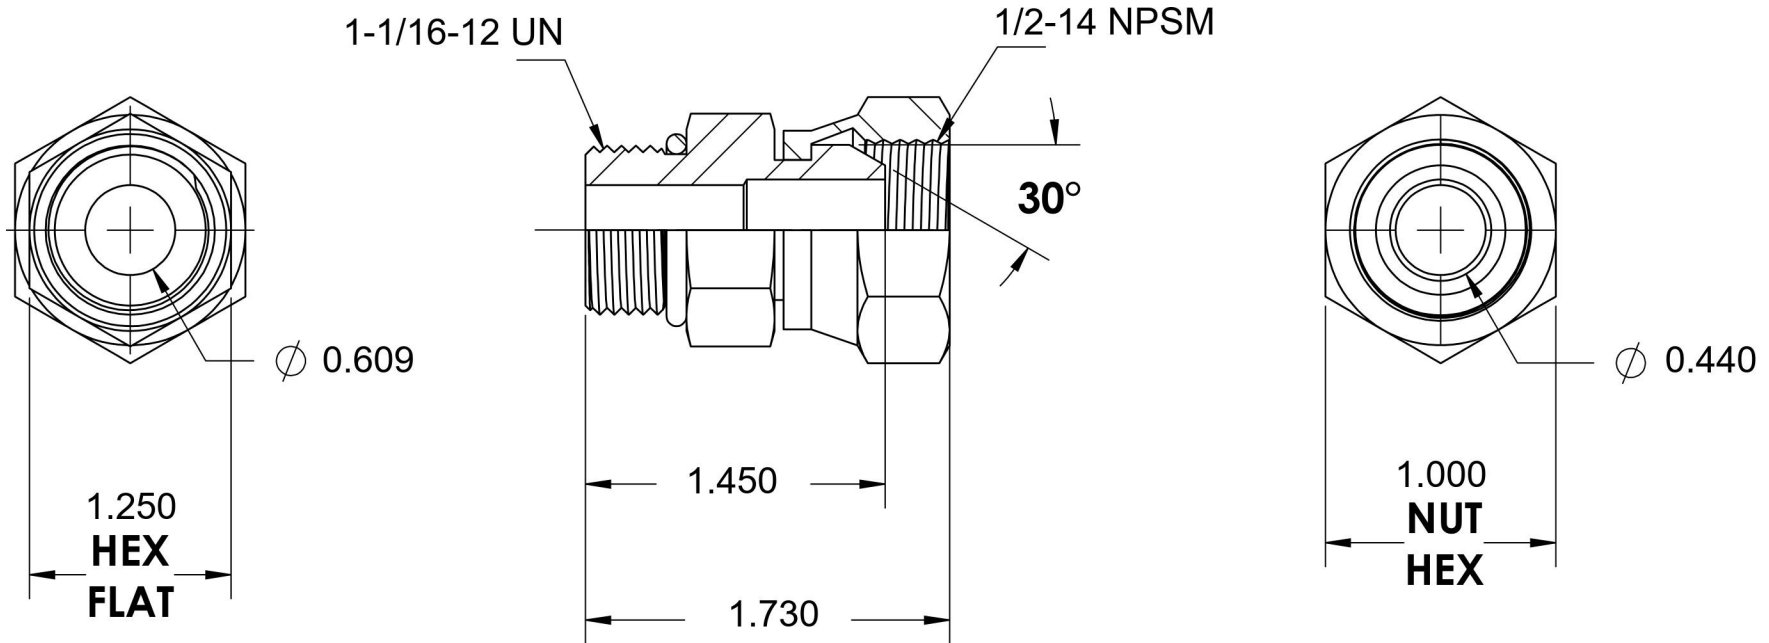

# 6900-12-08-O

Steel, SAE J514 NPSM Swivel Port Connector, 1-1/16-12 Male ORB x 1/2" Female NPSM Swivel

6701 Cochran Road  
Solon, Ohio 44139  
Phone: (440) 248-1880  
Toll Free: 1-888-331-1523

<b>Temperature Rating</b>	<b>Material</b>	<b>Industry Standards</b>	<b>Series</b>
-40°F to 250°F	C1045/12L14 Steel	SAE J514, SAE J476 SAE J1926-3, SAE J515	6900-O
<b>Pressure Rating</b>	<b>Finish</b>	ASTM B633	<b>Series Description</b>
5000 psi	Trivalent Zinc		SAE J514 NPSM Swivel Port Connector