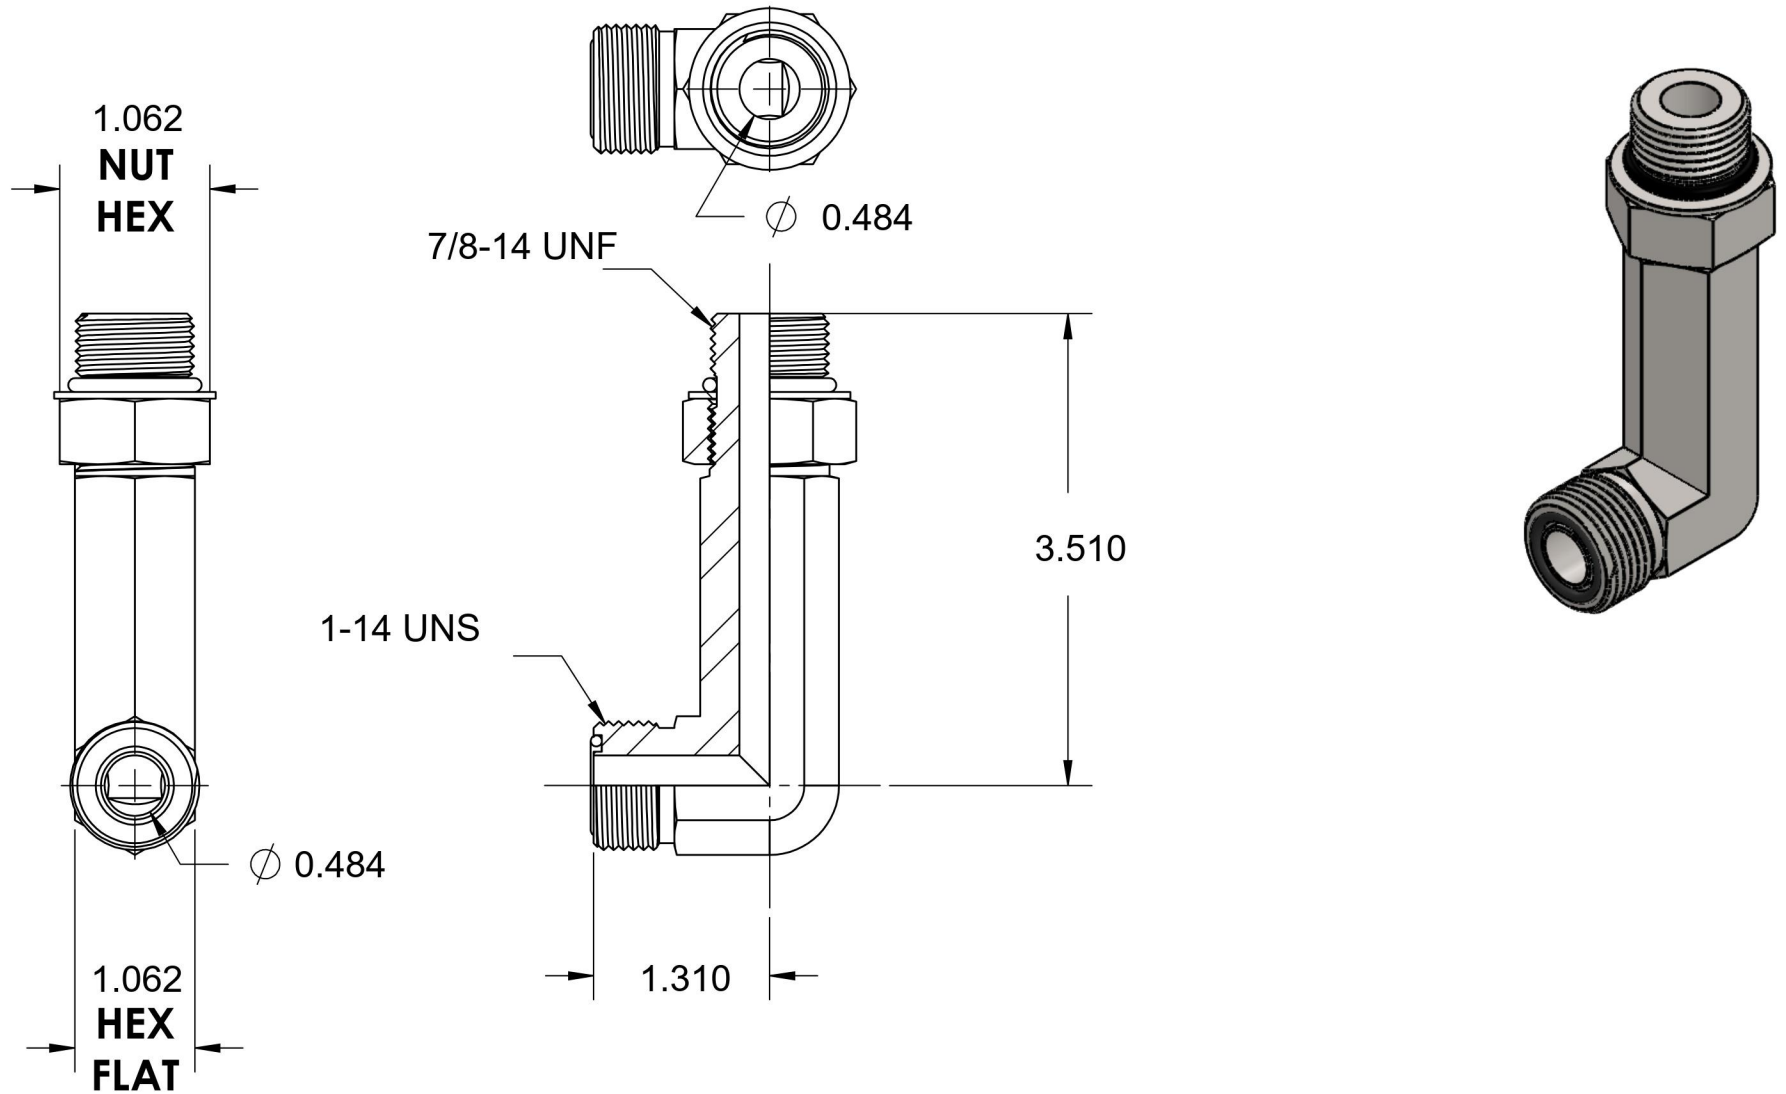

# FS6801-L-10-10-NWO-FG

Steel, SAE J1453 O-Ring Face Seal 90° Long Adjustable Port Elbow, 5/8" Male ORFS x 7/8-14 Male Adjustable ORB

6701 Cochran Road  
Solon, Ohio 44139  
Phone: (440) 248-1880  
Toll Free: 1-888-331-1523

<b>Temperature Rating</b>	<b>Material</b>	<b>Industry Standards</b>	<b>Series</b>
-40°F to 250°F	C1045 Steel	SAE J1453, SAE J1926-2 SAE J515, ASTM B633	FS6801-L-NWO-FG
<b>Pressure Rating</b>	<b>Finish</b>		<b>Series Description</b>
6000 psi	Trivalent Zinc		SAE J1453 O-Ring Face Seal 90° Long Adjustable Port Elbow