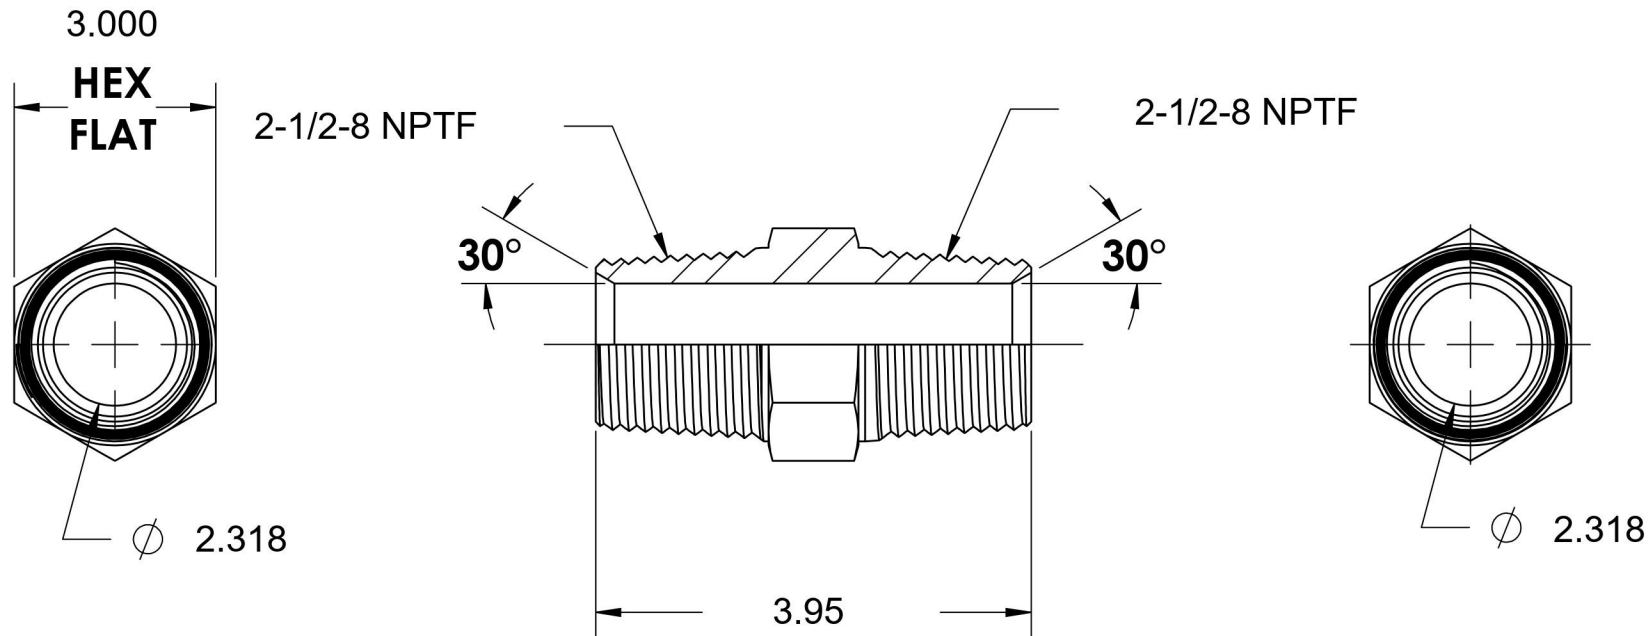

# 5404-40-40-SS

Stainless Steel, SAE J514 Pipe Nipple, 2-1/2" Male NPTF 30° x 2-1/2" Male NPTF 30°

6701 Cochran Road  
Solon, Ohio 44139  
Phone: (440) 248-1880  
Toll Free: 1-888-331-1523

<b>Temperature Rating</b> -425°F to 1200°F	<b>Material</b> 316/316L Stainless Steel	<b>Industry Standards</b> SAE J514 , SAE J476	<b>Series</b> 5404-SS
<b>Pressure Rating</b> Not Available	<b>Finish</b> Passivated		<b>Series Description</b> SAE J514 Pipe Nipple