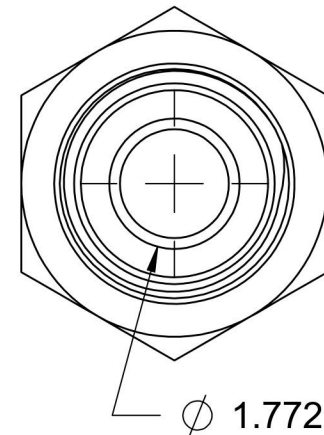

7002-32-32

Steel, SAE J514 37° Flare Male BSPP Port/Line Connector, 2" Male JIC x 2-11 Male BSPP 60° Line/Port

6701 Cochran Road
Solon, Ohio 44139
Phone: (440) 248-1880
Toll Free: 1-888-331-1523

Temperature Rating	Material	Industry Standards	Series
-65°F to 500°F	C1045/12L14 Steel	SAE J514, ISO 1179	7002
Pressure Rating	Finish	ISO 8434-6, ASTM B633	Series Description
1000 psi	Trivalent Zinc		SAE J514 37° Flare Male BSPP Port/Line Connector