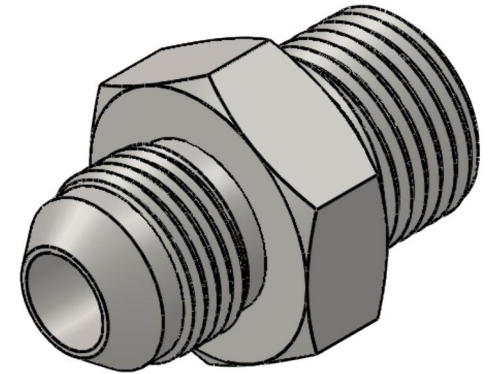

7002-32-32

Steel, SAE J514 37° Flare Male BSPP Port/Line Connector, 2" Male JIC x 2-11 Male BSPP 60° Line/Port

6701 Cochran Road
Solon, Ohio 44139
Phone: (440) 248-1880
Toll Free: 1-888-331-1523

Temperature Rating	Material	Industry Standards	Series
-65°F to 500°F	C1045/12L14 Steel	SAE J514, ISO 1179	7002
Pressure Rating	Finish	ISO 8434-6, ASTM B633	Series Description
1000 psi	Trivalent Zinc		SAE J514 37° Flare Male BSPP Port/Line Connector