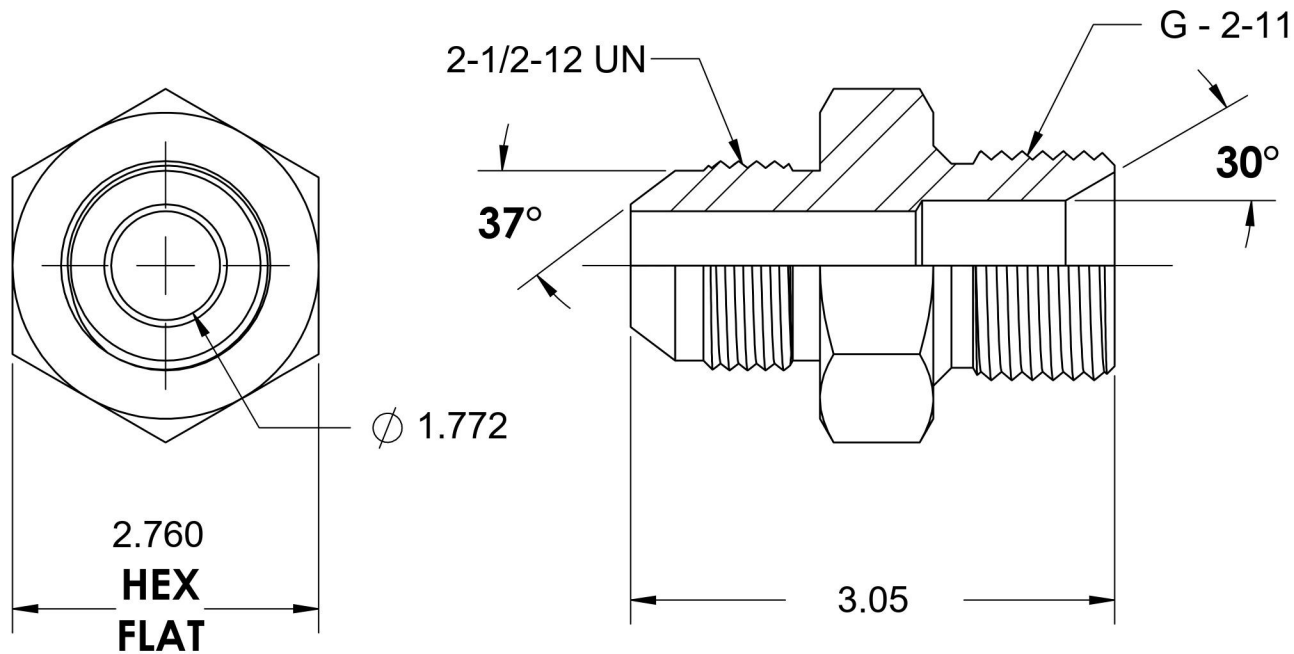

7002-32-32

Steel, SAE J514 37° Flare Male BSPP Port/Line Connector, 2" Male JIC x 2-11 Male BSPP 60° Line/Port

6701 Cochran Road
Solon, Ohio 44139
Phone: (440) 248-1880
Toll Free: 1-888-331-1523

Temperature Rating	Material	Industry Standards	Series
-65°F to 500°F	C1045/12L14 Steel	SAE J514, ISO 1179	7002
Pressure Rating	Finish	ISO 8434-6, ASTM B633	Series Description
1000 psi	Trivalent Zinc		SAE J514 37° Flare Male BSPP Port/Line Connector