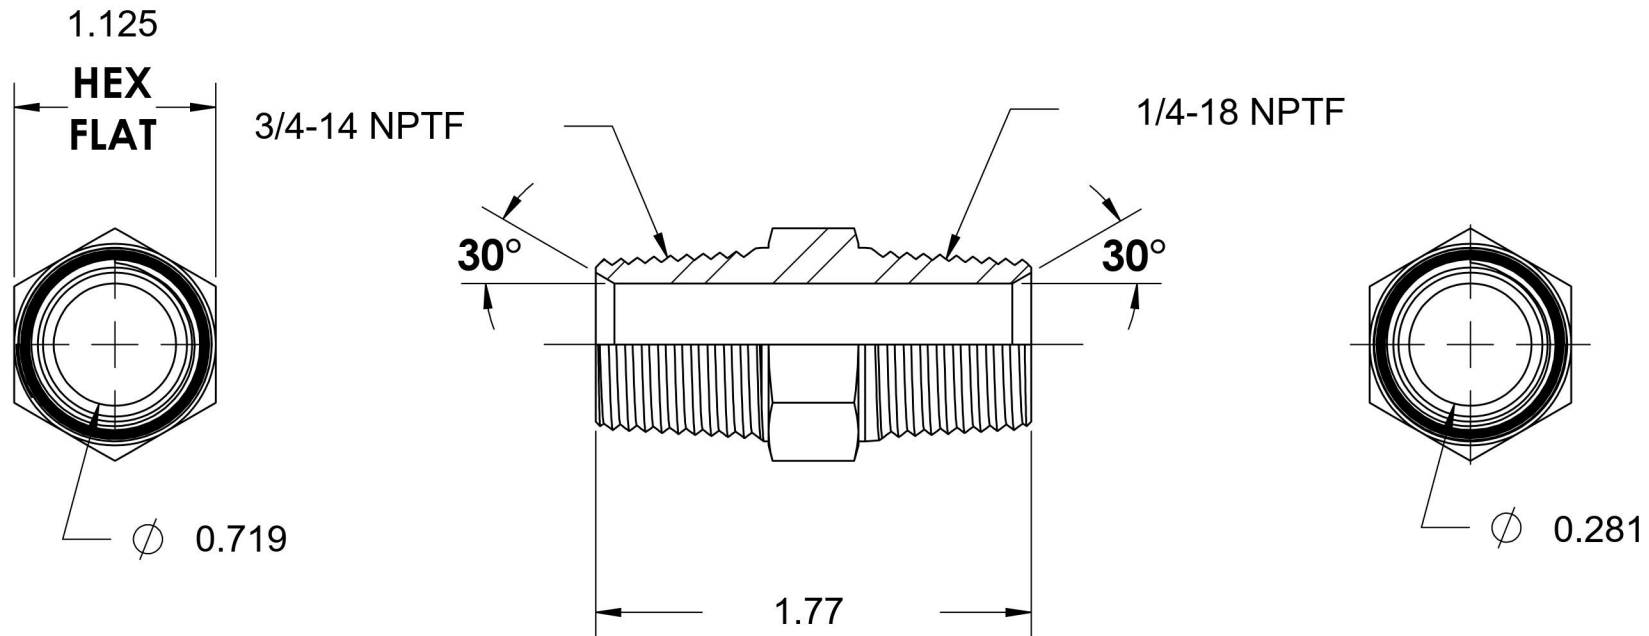

# 5404-12-04-SS

Stainless Steel, SAE J514 Pipe Nipple, 3/4" Male NPTF 30° x 1/4" Male NPTF 30°

6701 Cochran Road  
Solon, Ohio 44139  
Phone: (440) 248-1880  
Toll Free: 1-888-331-1523

<b>Temperature Rating</b> -425°F to 1200°F	<b>Material</b> 316/316L Stainless Steel	<b>Industry Standards</b> SAE J514 , SAE J476	<b>Series</b> 5404-SS
<b>Pressure Rating</b> 6600 psi	<b>Finish</b> Passivated		<b>Series Description</b> SAE J514 Pipe Nipple