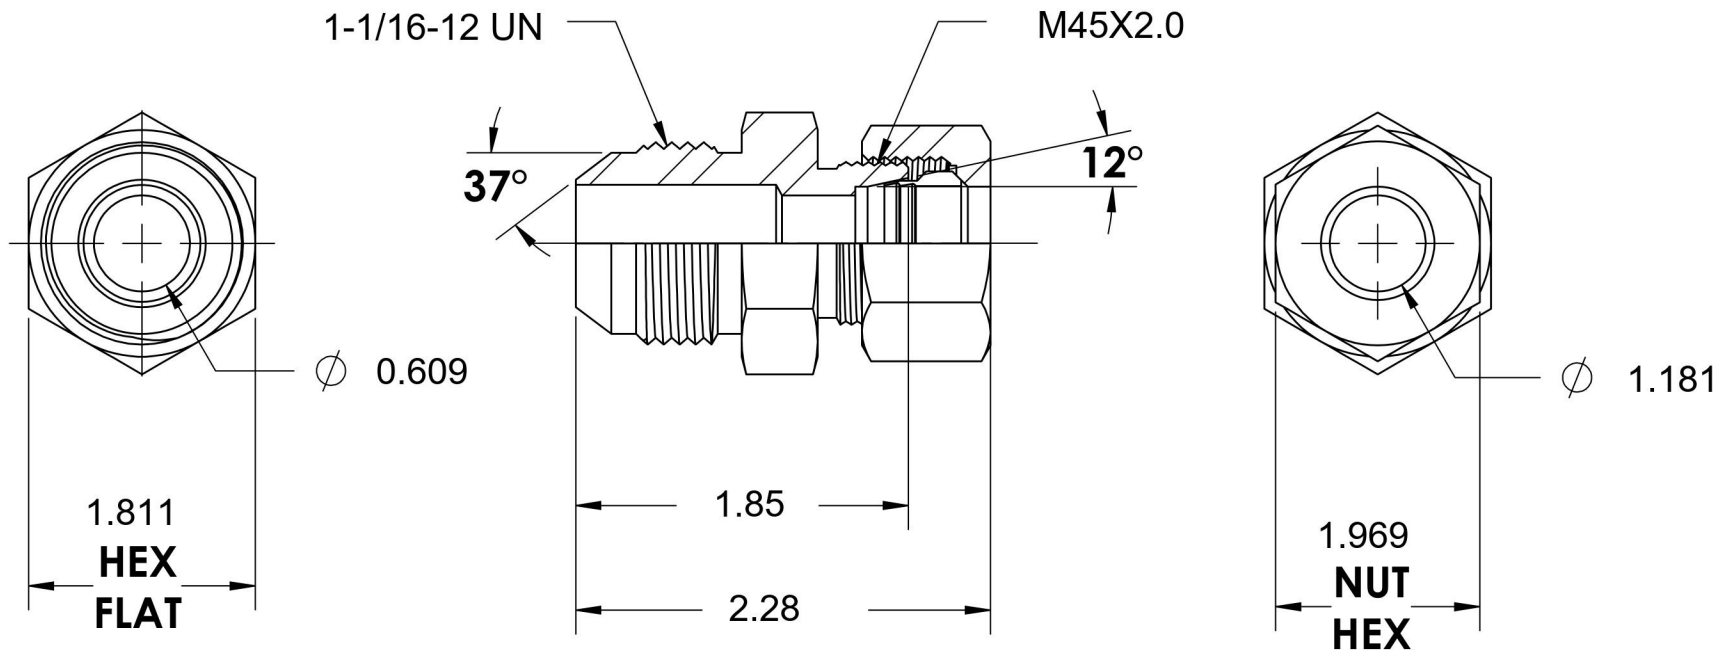

7005-12-L35-45-NBR-SS

Stainless Steel, SAE J514 37° Flare/ISO 8434-1 Light Series Male Adapter, Nut and Bite Ring Assembled, 3/4" Male JIC x M45X2.0 DIN Tube

6701 Cochran Road
Solon, Ohio 44139
Phone: (440) 248-1880
Toll Free: 1-888-331-1523

Temperature Rating	Material	Industry Standards	Series
-425°F to 1200°F	316/316L Stainless Steel	SAE J514, ISO 8434-1	7005-DIN LIGHT-NBR-SS
Pressure Rating	Finish		Series Description
3600 psi	Passivated		SAE J514 37° Flare/ISO 8434-1 Light Series Male Adapter Nut and Bite Ring Assembled