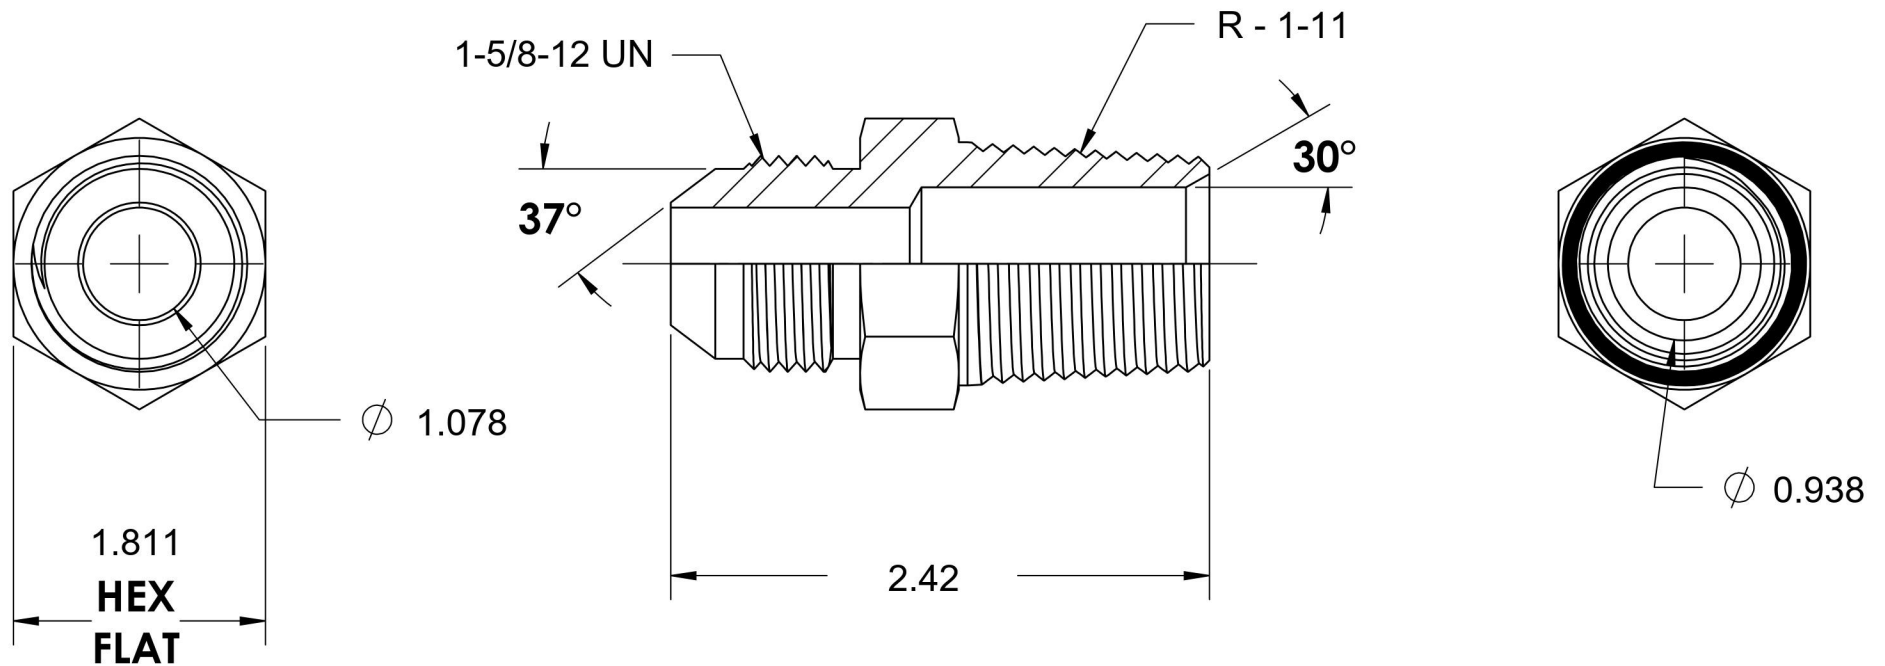

# 7000-20-16-SS

Stainless Steel, SAE J514 37° Flare Male BSPT Connector, 1-1/4" Male JIC x 1" Male BSPT 30°

6701 Cochran Road  
Solon, Ohio 44139  
Phone: (440) 248-1880  
Toll Free: 1-888-331-1523

<b>Temperature Rating</b>	<b>Material</b>	<b>Industry Standards</b>	<b>Series</b>
-425°F to 1200°F	316/316L Stainless Steel	SAE J514, ISO 7-1	7000-SS
<b>Pressure Rating</b>	<b>Finish</b>		<b>Series Description</b>
2300 psi	Passivated		SAE J514 37° Flare Male BSPT Connector