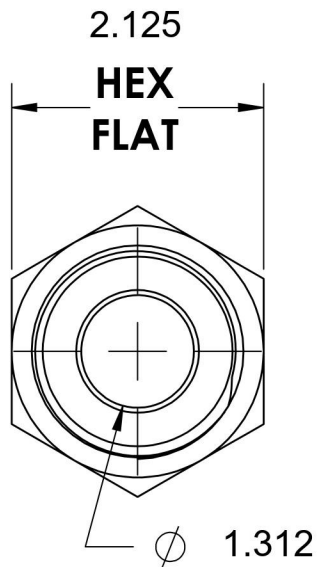

# 6400-24-16-O-SS

Stainless Steel, SAE J514 37° Flare Port Connector, 1-1/2" Male JIC x 1-5/16-12 Male ORB

6701 Cochran Road  
Solon, Ohio 44139  
Phone: (440) 248-1880  
Toll Free: 1-888-331-1523

<b>Temperature Rating</b>	<b>Material</b>	<b>Industry Standards</b>	<b>Series</b>
-40°F to 250°F	316/316L Stainless Steel	SAE J514, SAE J1926-3	6400-O-SS
<b>Pressure Rating</b>	<b>Finish</b>		<b>Series Description</b>
3600 psi	Passivated		SAE J514 37° Flare Port Connector