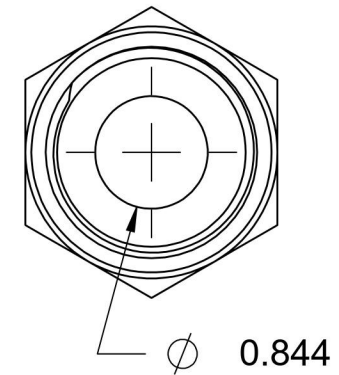

# 6400-24-16-O-SS

Stainless Steel, SAE J514 37° Flare Port Connector, 1-1/2" Male JIC x 1-5/16-12 Male ORB

6701 Cochran Road  
Solon, Ohio 44139  
Phone: (440) 248-1880  
Toll Free: 1-888-331-1523

<b>Temperature Rating</b>	<b>Material</b>	<b>Industry Standards</b>	<b>Series</b>
-40°F to 250°F	316/316L Stainless Steel	SAE J514, SAE J1926-3	6400-O-SS
<b>Pressure Rating</b>	<b>Finish</b>		<b>Series Description</b>
3600 psi	Passivated		SAE J514 37° Flare Port Connector