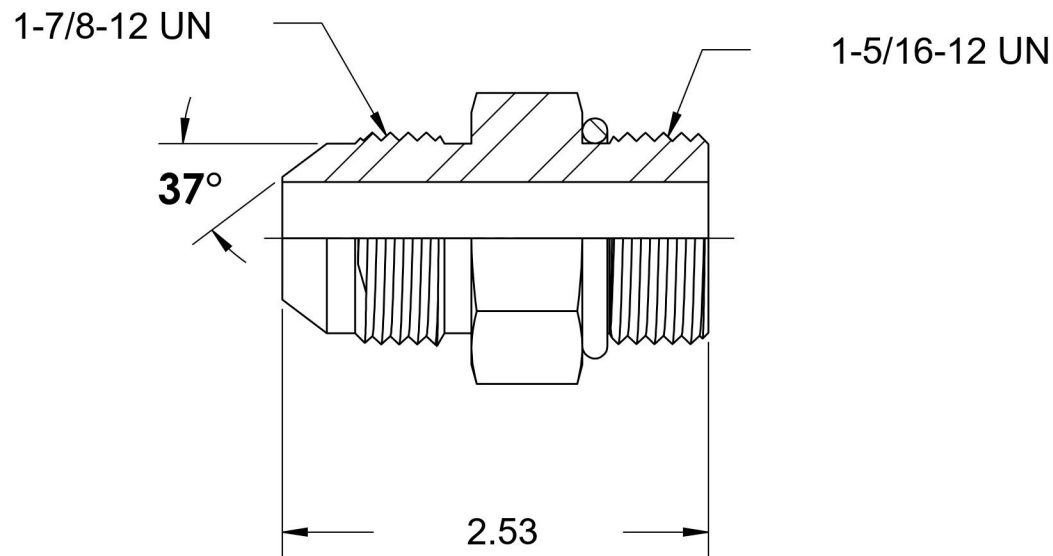

# 6400-24-16-O-SS

Stainless Steel, SAE J514 37° Flare Port Connector, 1-1/2" Male JIC x 1-5/16-12 Male ORB

6701 Cochran Road  
Solon, Ohio 44139  
Phone: (440) 248-1880  
Toll Free: 1-888-331-1523

<b>Temperature Rating</b>	<b>Material</b>	<b>Industry Standards</b>	<b>Series</b>
-40°F to 250°F	316/316L Stainless Steel	SAE J514, SAE J1926-3	6400-O-SS
<b>Pressure Rating</b>	<b>Finish</b>		<b>Series Description</b>
3600 psi	Passivated		SAE J514 37° Flare Port Connector