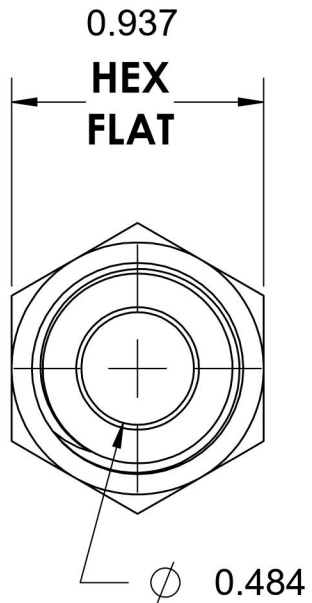

# 2404-10-06-SS

Stainless Steel, SAE J514 37° Flare Male Connector, 5/8" Male JIC x 3/8" Male NPTF 30°

6701 Cochran Road  
Solon, Ohio 44139  
Phone: (440) 248-1880  
Toll Free: 1-888-331-1523

<b>Temperature Rating</b>	<b>Material</b>	<b>Industry Standards</b>	<b>Series</b>
-425°F to 1200°F	316/316L Stainless Steel		
<b>Pressure Rating</b>	<b>Finish</b>	SAE J514 , SAE J476	<b>Series Description</b>
5000 psi	Passivated		SAE J514 37° Flare Male Connector