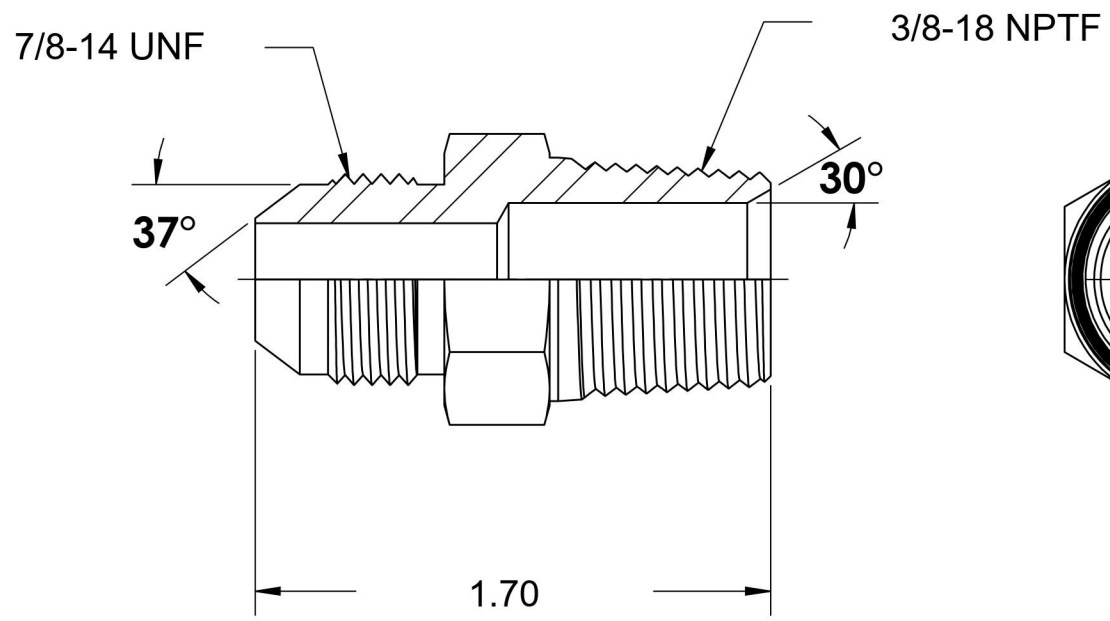

# 2404-10-06-SS

Stainless Steel, SAE J514 37° Flare Male Connector, 5/8" Male JIC x 3/8" Male NPTF 30°

6701 Cochran Road  
Solon, Ohio 44139  
Phone: (440) 248-1880  
Toll Free: 1-888-331-1523

<b>Temperature Rating</b>	<b>Material</b>	<b>Industry Standards</b>	<b>Series</b>
-425°F to 1200°F	316/316L Stainless Steel		
<b>Pressure Rating</b>	<b>Finish</b>	SAE J514 , SAE J476	<b>Series Description</b>
5000 psi	Passivated		SAE J514 37° Flare Male Connector