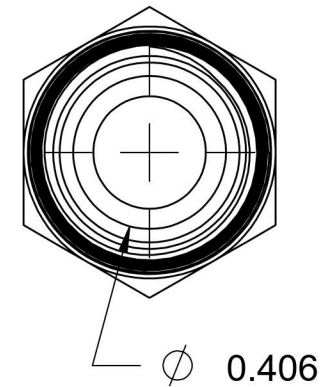

# 2404-10-06-SS

Stainless Steel, SAE J514 37° Flare Male Connector, 5/8" Male JIC x 3/8" Male NPTF 30°

6701 Cochran Road  
Solon, Ohio 44139  
Phone: (440) 248-1880  
Toll Free: 1-888-331-1523

<b>Temperature Rating</b>	<b>Material</b>	<b>Industry Standards</b>	<b>Series</b>
-425°F to 1200°F	316/316L Stainless Steel		
<b>Pressure Rating</b>	<b>Finish</b>	SAE J514 , SAE J476	<b>Series Description</b>
5000 psi	Passivated		SAE J514 37° Flare Male Connector