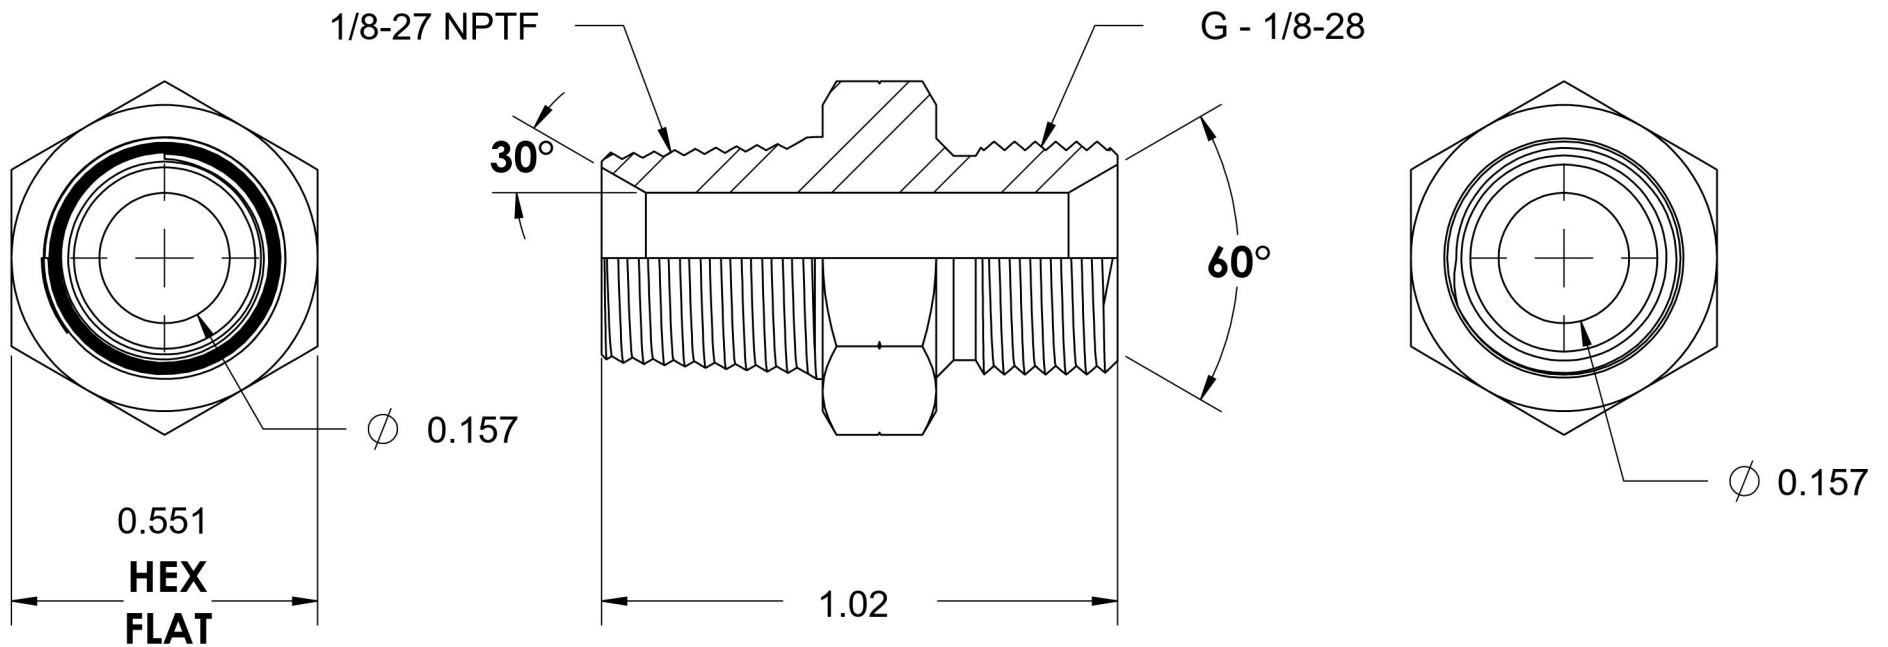

7032-02-02

Steel, SAE J476 Pipe Male BSPP Port/Line Adapter, 1/8" Male NPTF 30° x 1/8-28 Male BSPP 60° Line/Port

6701 Cochran Road
Solon, Ohio 44139
Phone: (440) 248-1880
Toll Free: 1-888-331-1523

Temperature Rating	Material	Industry Standards	Series
-65°F to 500°F	C1045 / 12L14 Steel	SAE J476, ISO 1179	7032
Pressure Rating	Finish	ISO 8434-6, ASTM B633	Series Description
5100 psi	Trivalent Zinc		SAE J476 Pipe Male BSPP Port/Line Adapter