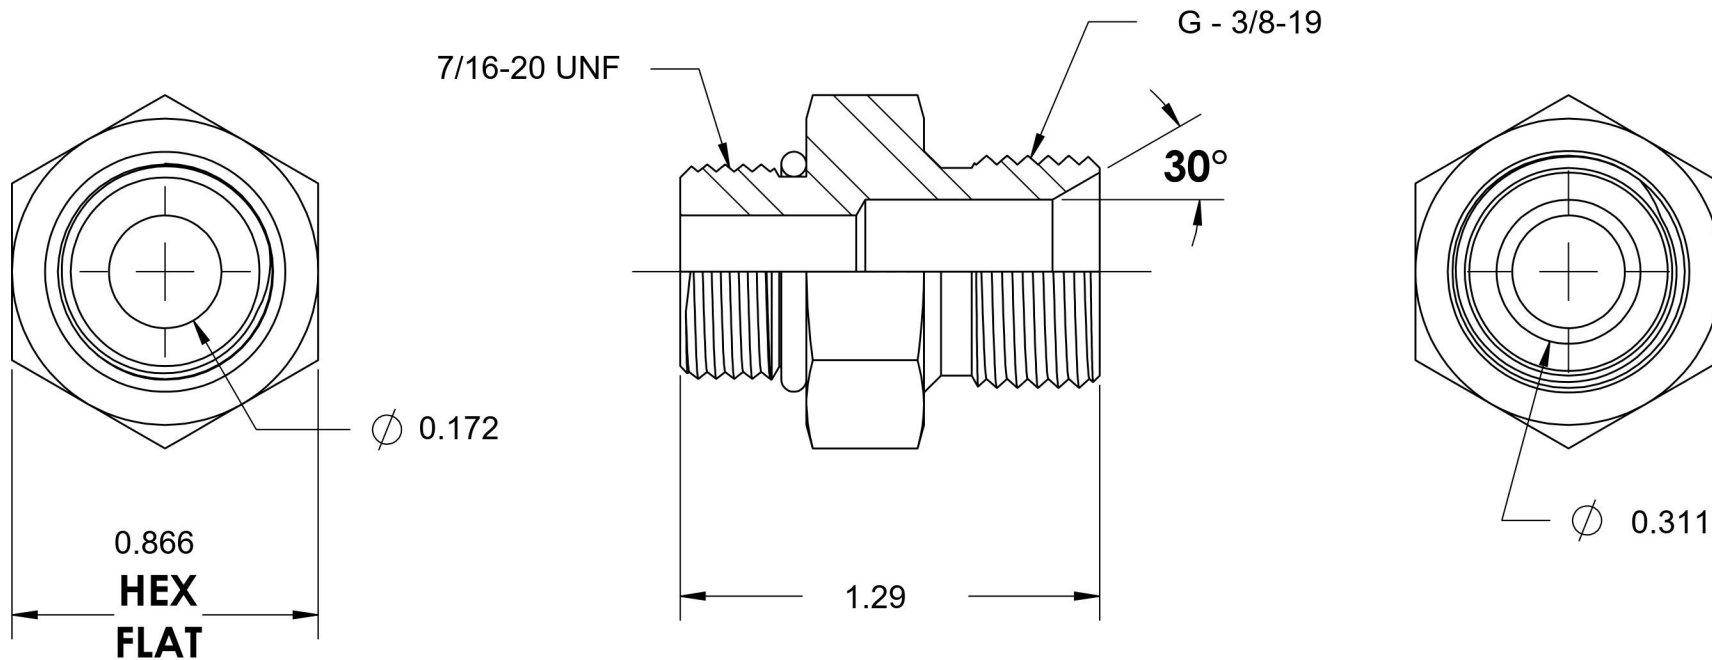

7062-04-06

Steel, SAE J1926 O-Ring Boss Male BSPP Port/Line Adapter, 7/16-20 Male ORB x 3/8-19 Male BSPP 60° Line/Port

6701 Cochran Road
Solon, Ohio 44139
Phone: (440) 248-1880
Toll Free: 1-888-331-1523

Temperature Rating	Material	Industry Standards	Series
-40°F to 250°F	C1045 / 12L14 Steel	SAE J1926, ISO 1179	7062
Pressure Rating	Finish	ISO 8434-6, ASTM B633	Series Description
5100 psi	Trivalent Zinc		SAE J1926 O-Ring Boss Male BSPP Port/Line Adapter