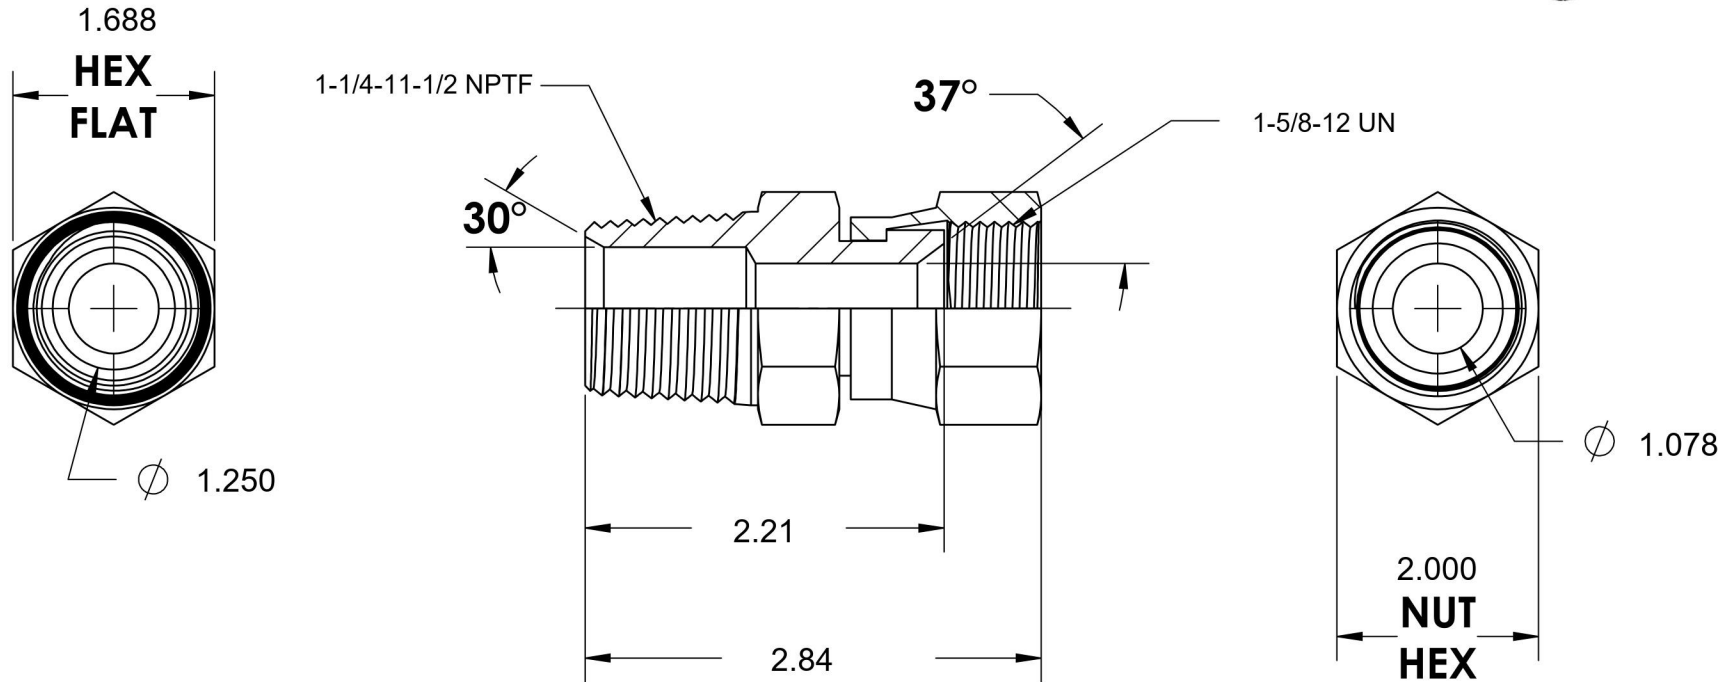

6505-20-20-SS

Stainless Steel, SAE J514 37° Flare Swivel Male Connector, 1-1/4" Male NPTF 30° x 1-1/4" Female JIC Swivel

6701 Cochran Road
Solon, Ohio 44139
Phone: (440) 248-1880
Toll Free: 1-888-331-1523

Temperature Rating -425°F to 1200°F	Material 316/316L Stainless Steel	Industry Standards SAE J514 , SAE J476	Series 6505-SS
Pressure Rating 3000 psi	Finish Passivated		Series Description SAE J514 37° Flare Swivel Male Connector