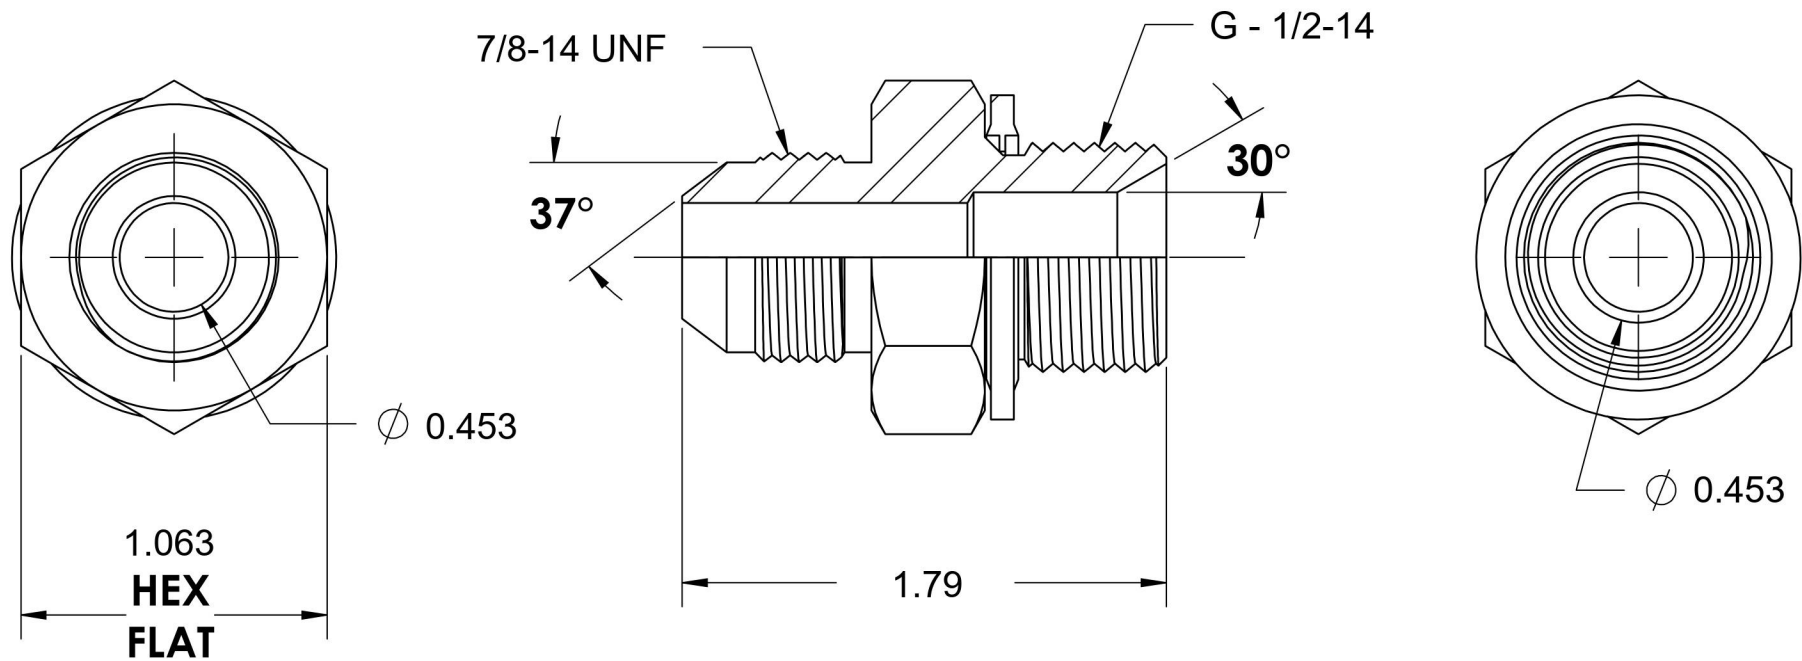

7002-10-08-BS

Steel, SAE J514 37° Flare BSPP Type (D) Bonded Seal Port/Line Adapter, 5/8" Male JIC x 1/2-14 Male BSPP 60° Line/Port

6701 Cochran Road
Solon, Ohio 44139
Phone: (440) 248-1880
Toll Free: 1-888-331-1523

Temperature Rating	Material	Industry Standards	Series
-22°F to 257°F	C1045/12L14 Steel	SAE J514, ISO 1179	7002-BS
Pressure Rating	Finish	ASTM B633	Series Description
2900 psi	Trivalent Zinc		SAE J514 37° Flare BSPP Type (D) Bonded Seal Port/Line Adapter