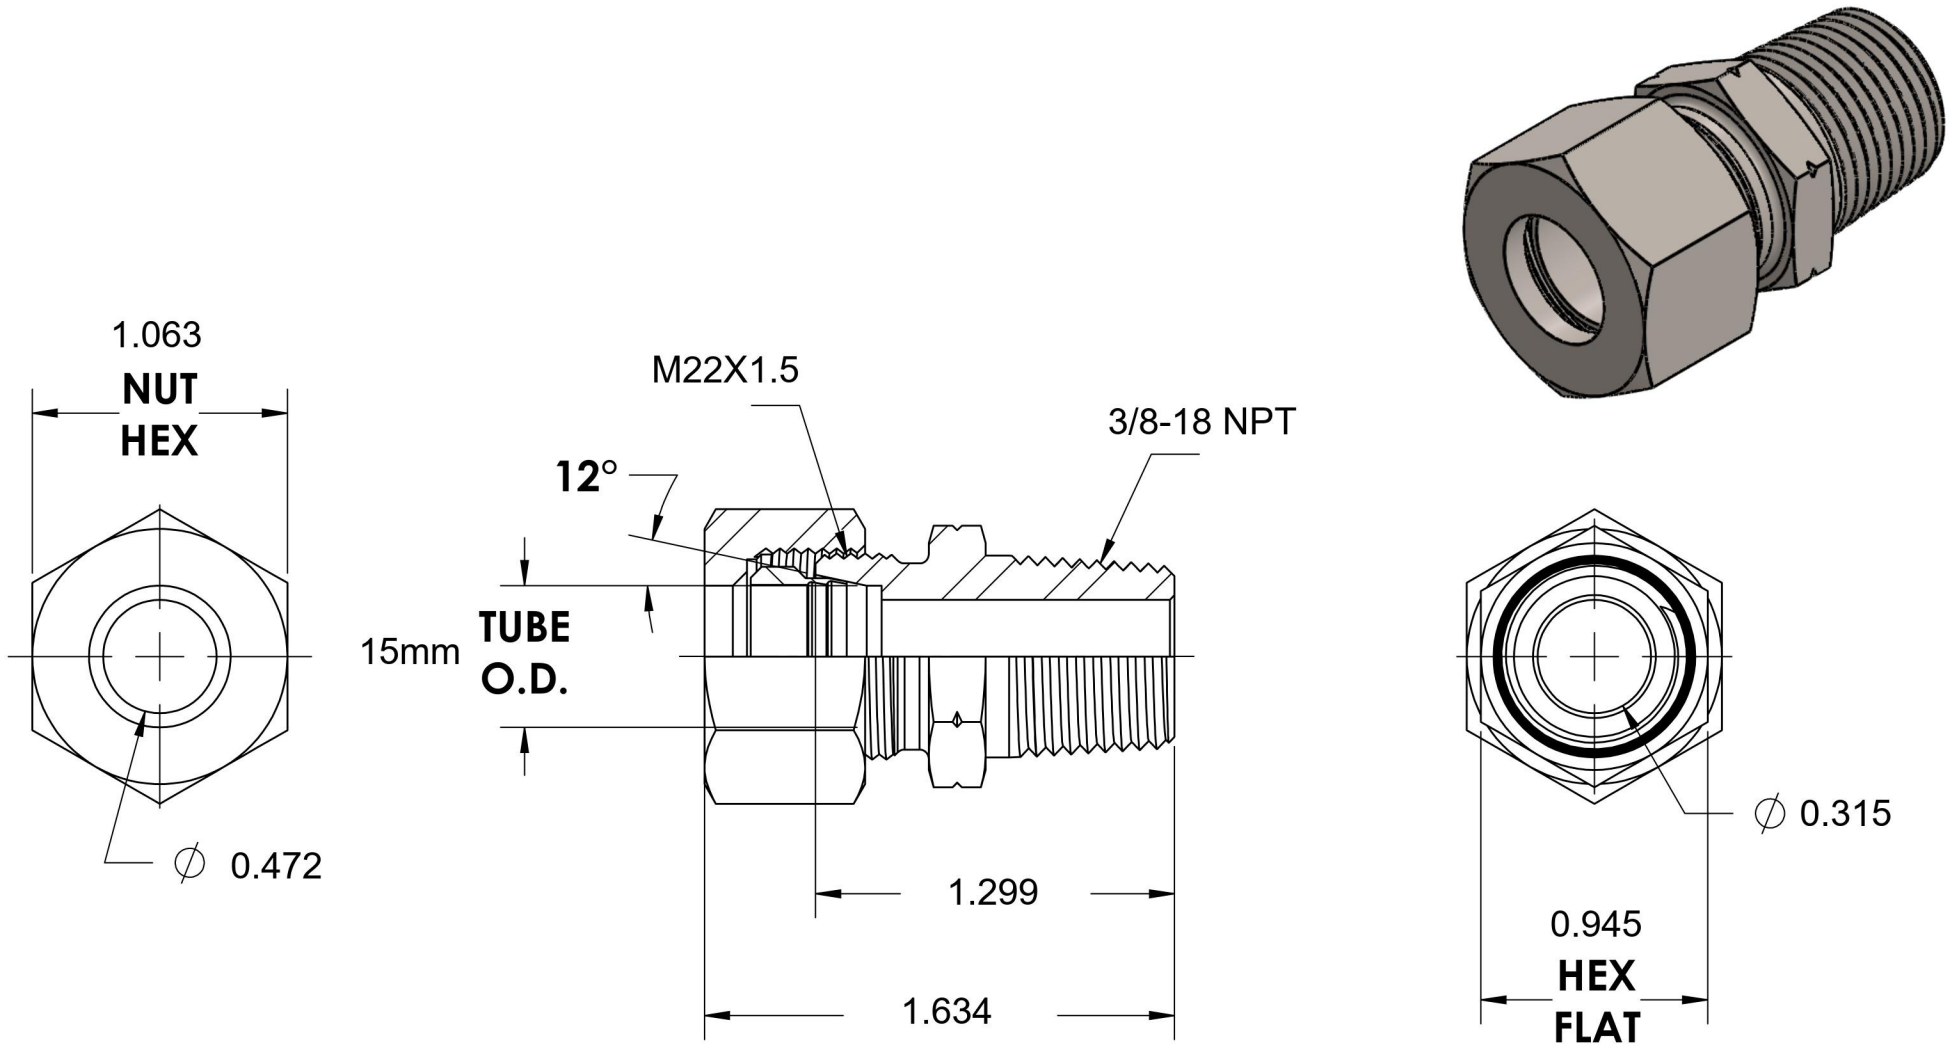

# D2404-L15-06-SS

Stainless Steel, DIN 2353 Male Connector, Light 15mm Tube OD x 3/8" NPT

6701 Cochran Road  
Solon, Ohio 44139  
Phone: (440) 248-1880  
Toll Free: 1-888-331-1523

<b>Temperature Rating</b>	<b>Material</b>	<b>Industry Standards</b>	<b>Series</b>
-425°F to 1200°F	316Ti Stainless	DIN 2353, ISO 8434-1 ANSI/ASME B1.20.1	D2404
<b>Pressure Rating</b>	<b>Finish</b>		<b>Series Description</b>
4569psi	Passivation		DIN 2353 Flareless Tube Male Connector