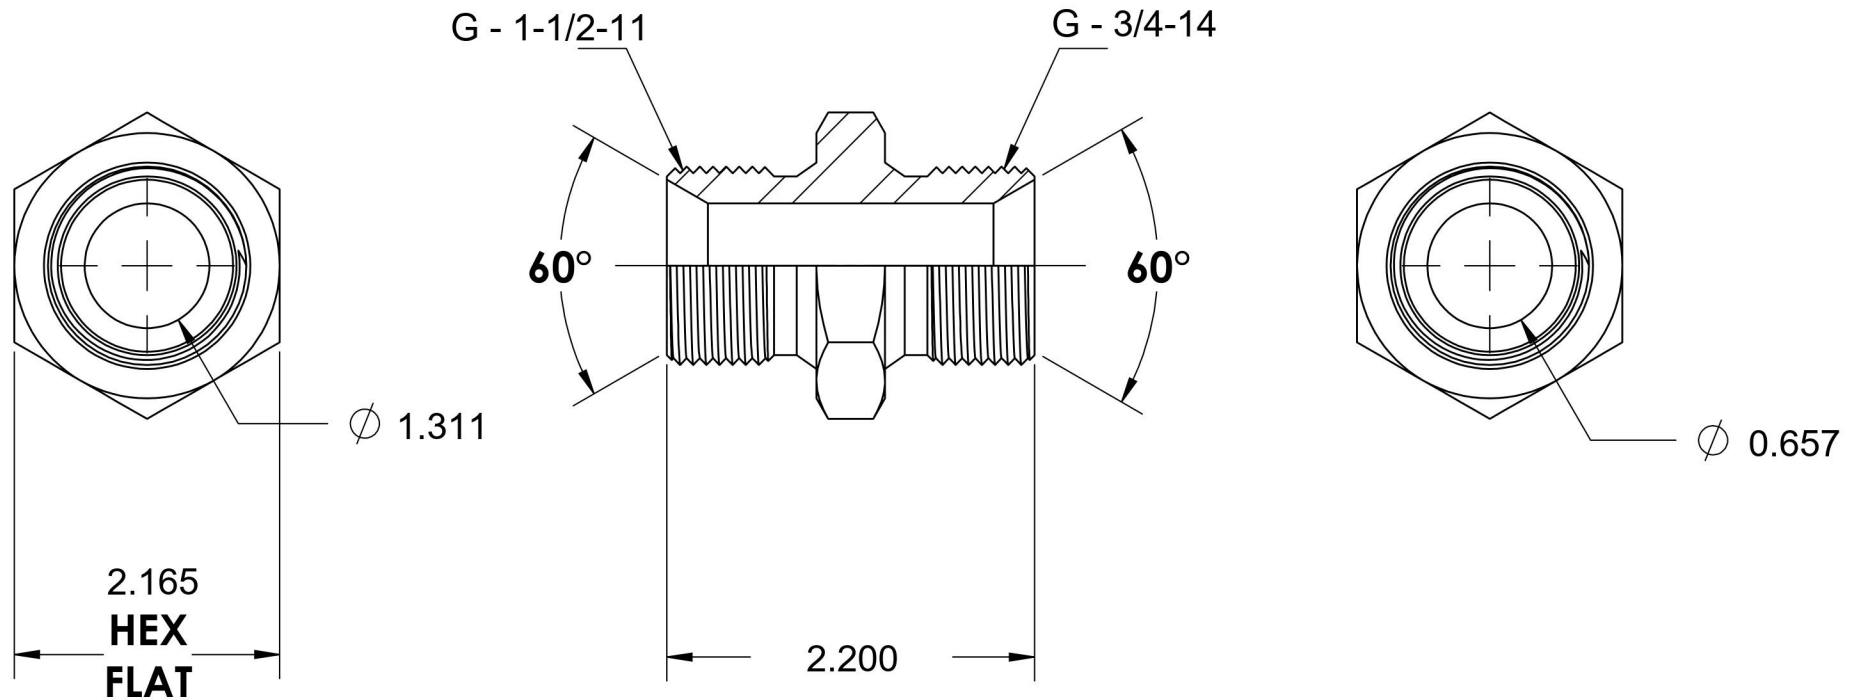

9022-24-12-SS

Stainless Steel, ISO 1179 BSPP Port/Line Union, 1-1/2-11 Male BSPP 60° Line/Port x 3/4-14 Male BSPP 60° Line/Port

6701 Cochran Road
Solon, Ohio 44139
Phone: (440) 248-1880
Toll Free: 1-888-331-1523

Temperature Rating -425°F to 1200°F	Material 316/316L Stainless Steel	Industry Standards ISO 1179, ISO 8434-6	Series 9022-SS
Pressure Rating 1500 psi	Finish Passivated		Series Description ISO 1179 BSPP Port/Line Union