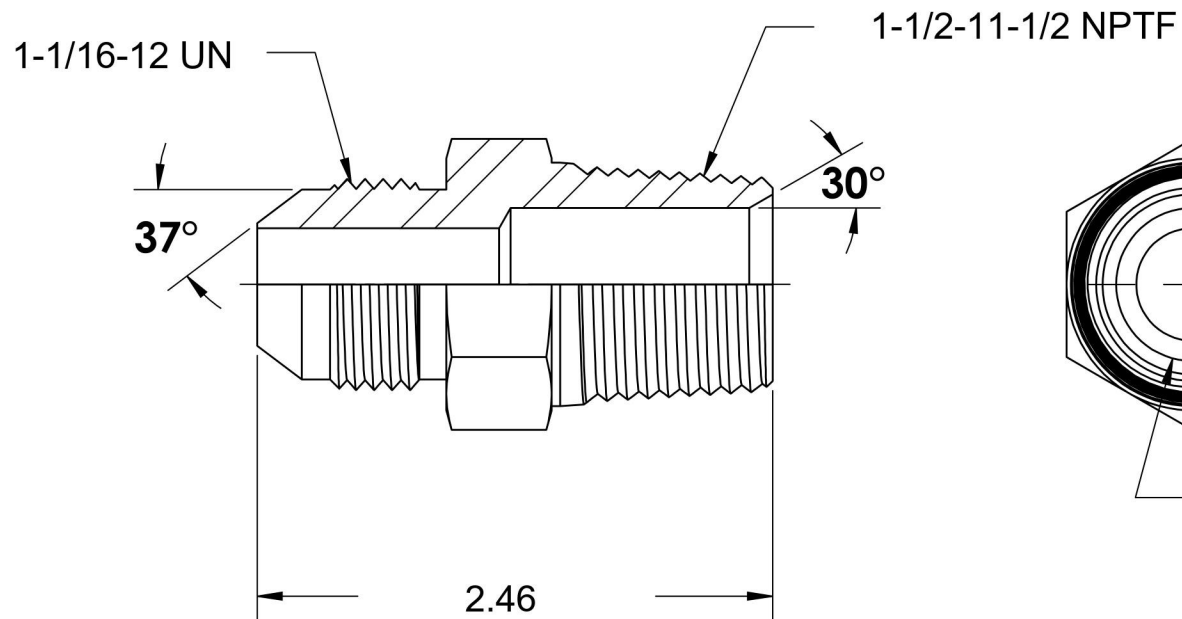

# 2404-12-24

Steel, SAE J514 37° Flare Male Connector, 3/4" Male JIC x 1-1/2" Male NPTF 30°

6701 Cochran Road  
Solon, Ohio 44139  
Phone: (440) 248-1880  
Toll Free: 1-888-331-1523

<b>Temperature Rating</b>	<b>Material</b>	<b>Industry Standards</b>	<b>Series</b>
-65°F to 500°F	C1045/12L14 Steel	SAE J514 , SAE J476 ASTM B633	2404
<b>Pressure Rating</b>	<b>Finish</b>		<b>Series Description</b>
3000 psi	Trivalent Zinc		SAE J514 37° Flare Male Connector