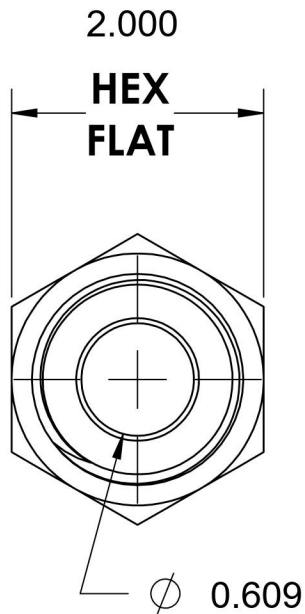

# 2404-12-24

Steel, SAE J514 37° Flare Male Connector, 3/4" Male JIC x 1-1/2" Male NPTF 30°

6701 Cochran Road  
Solon, Ohio 44139  
Phone: (440) 248-1880  
Toll Free: 1-888-331-1523

<b>Temperature Rating</b>	<b>Material</b>	<b>Industry Standards</b>	<b>Series</b>
-65°F to 500°F	C1045/12L14 Steel	SAE J514 , SAE J476 ASTM B633	2404
<b>Pressure Rating</b>	<b>Finish</b>		<b>Series Description</b>
3000 psi	Trivalent Zinc		SAE J514 37° Flare Male Connector