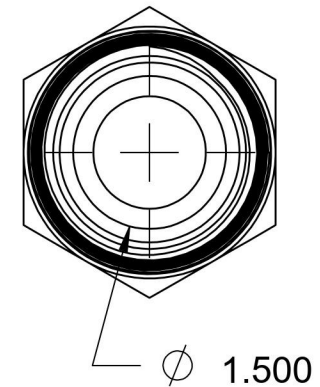

# 2404-12-24

Steel, SAE J514 37° Flare Male Connector, 3/4" Male JIC x 1-1/2" Male NPTF 30°

6701 Cochran Road  
Solon, Ohio 44139  
Phone: (440) 248-1880  
Toll Free: 1-888-331-1523

<b>Temperature Rating</b>	<b>Material</b>	<b>Industry Standards</b>	<b>Series</b>
-65°F to 500°F	C1045/12L14 Steel	SAE J514 , SAE J476 ASTM B633	2404
<b>Pressure Rating</b>	<b>Finish</b>		<b>Series Description</b>
3000 psi	Trivalent Zinc		SAE J514 37° Flare Male Connector