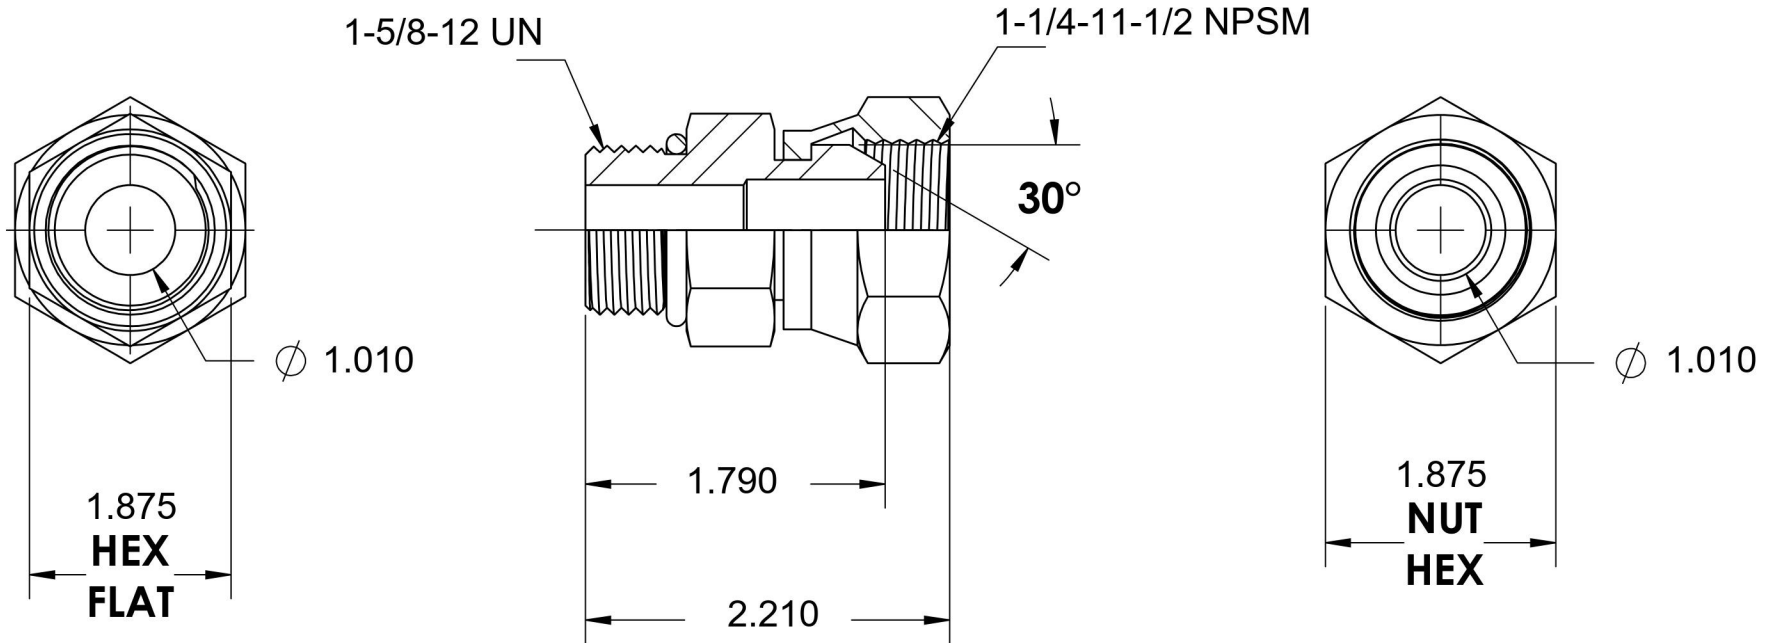

# 6900-20-20-O

Steel, SAE J514 NPSM Swivel Port Connector, 1-5/8-12 Male ORB x 1-1/4" Female NPSM Swivel

6701 Cochran Road  
Solon, Ohio 44139  
Phone: (440) 248-1880  
Toll Free: 1-888-331-1523