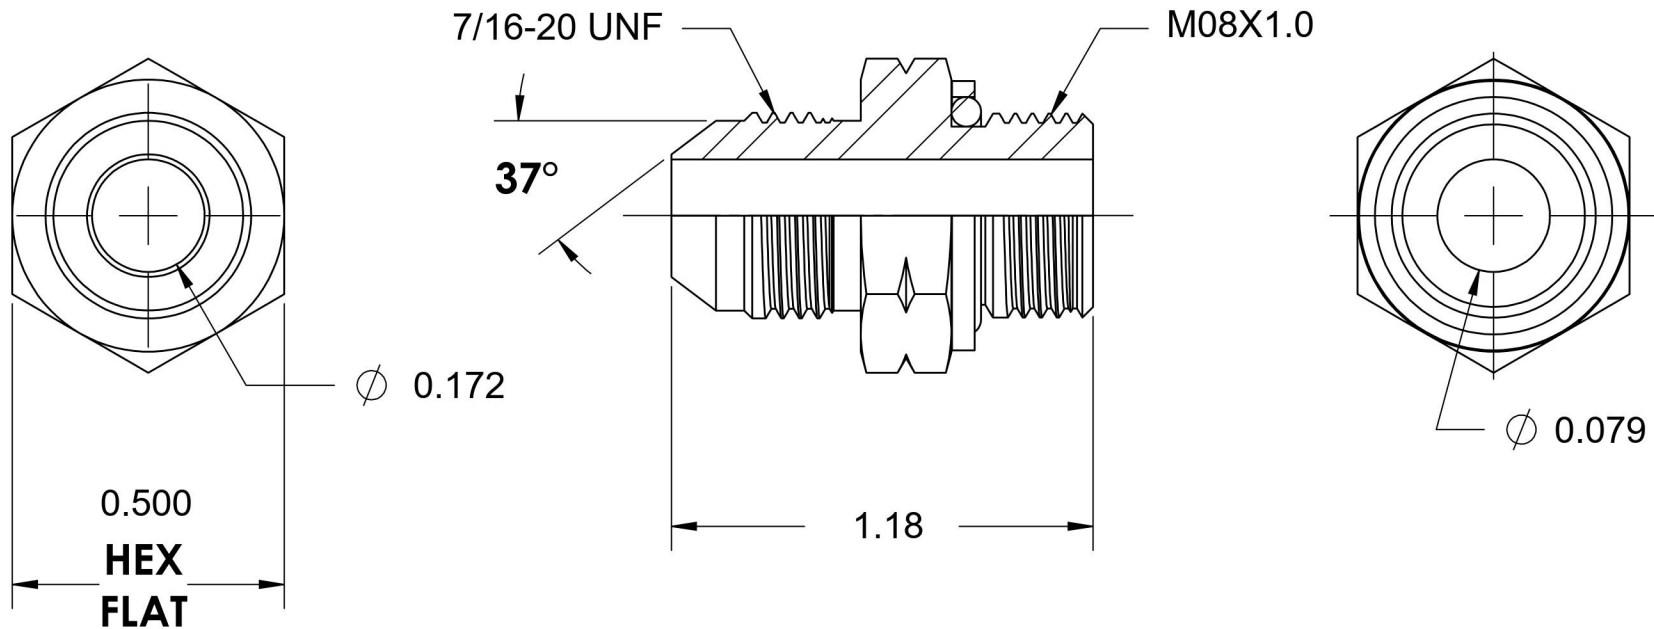

# 7001-04-08

Steel, SAE J514 37° Flare Male Metric Type (G) Port Adapter, 1/4" Male JIC x M08X1.0 Male Metric ORR

6701 Cochran Road  
Solon, Ohio 44139  
Phone: (440) 248-1880  
Toll Free: 1-888-331-1523

<b>Temperature Rating</b>	<b>Material</b>	<b>Industry Standards</b>	<b>Series</b>
-22°F to 257°F	C1045/12L14 Steel	SAE J514, ISO 9974	7001-ORR
<b>Pressure Rating</b>	<b>Finish</b>	ASTM B633	<b>Series Description</b>
5000 psi	Trivalent Zinc		SAE J514 37° Flare Male Metric Type (G) Port Adapter