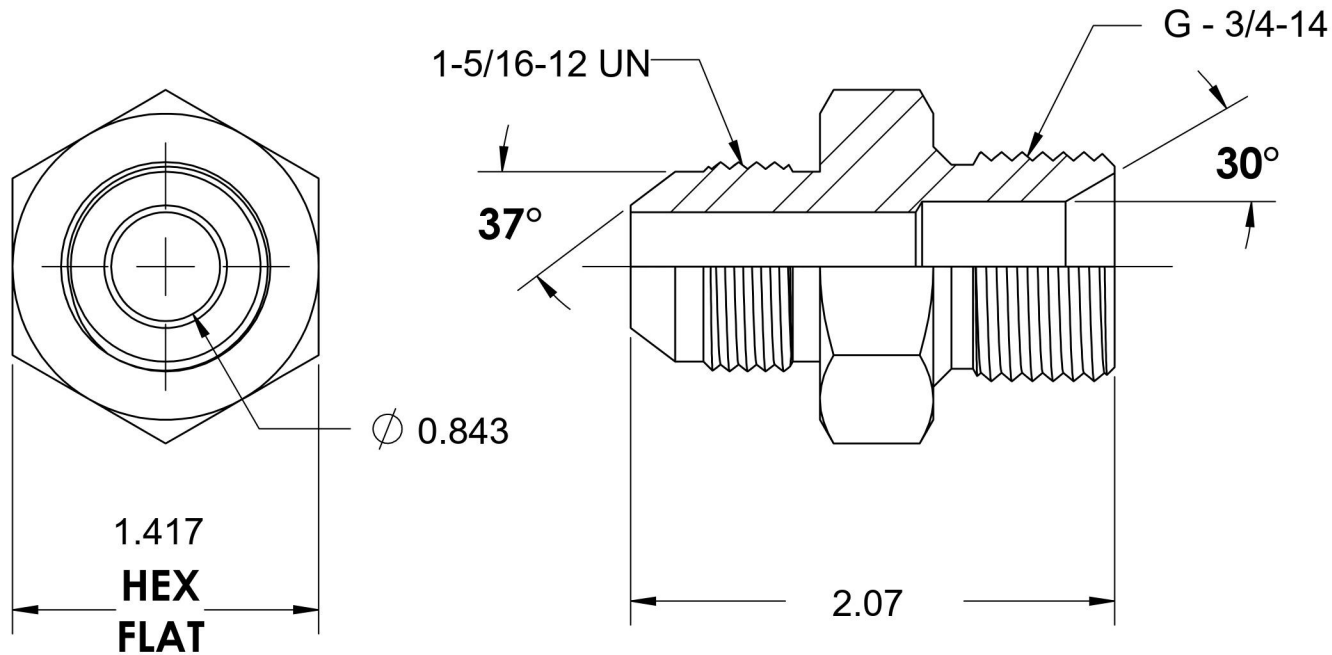

# 7002-16-12-SS

Stainless Steel, SAE J514 37° Flare Male BSPP Port/Line Connector, 1" Male JIC x 3/4-14 Male BSPP 60° Line/Port

6701 Cochran Road  
Solon, Ohio 44139  
Phone: (440) 248-1880  
Toll Free: 1-888-331-1523

<b>Temperature Rating</b>	<b>Material</b>	<b>Industry Standards</b>	<b>Series</b>
-425°F to 1200°F	316/316L Stainless Steel	SAE J514, ISO 1179	7002-SS
<b>Pressure Rating</b>	<b>Finish</b>	ISO 8434-6	<b>Series Description</b>
2900 psi	Passivated		SAE J514 37° Flare Male BSPP Port/Line Connector