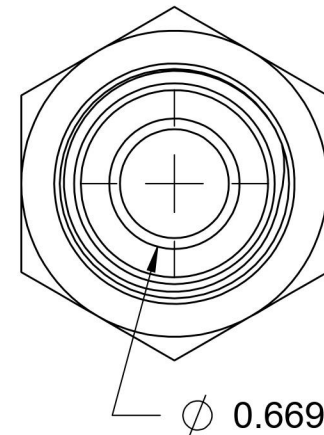

# 7002-16-12-SS

Stainless Steel, SAE J514 37° Flare Male BSPP Port/Line Connector, 1" Male JIC x 3/4-14 Male BSPP 60° Line/Port

6701 Cochran Road  
Solon, Ohio 44139  
Phone: (440) 248-1880  
Toll Free: 1-888-331-1523

<b>Temperature Rating</b>	<b>Material</b>	<b>Industry Standards</b>	<b>Series</b>
-425°F to 1200°F	316/316L Stainless Steel	SAE J514, ISO 1179	7002-SS
<b>Pressure Rating</b>	<b>Finish</b>	ISO 8434-6	<b>Series Description</b>
2900 psi	Passivated		SAE J514 37° Flare Male BSPP Port/Line Connector