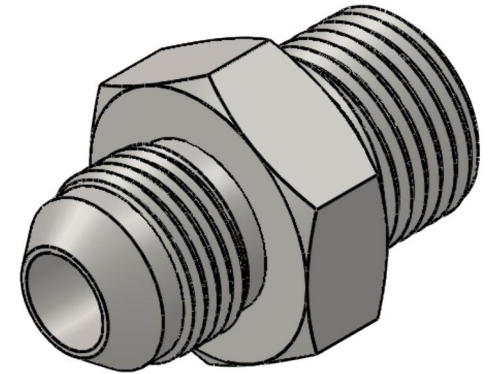

# 7002-16-12-SS

Stainless Steel, SAE J514 37° Flare Male BSPP Port/Line Connector, 1" Male JIC x 3/4-14 Male BSPP 60° Line/Port

6701 Cochran Road  
Solon, Ohio 44139  
Phone: (440) 248-1880  
Toll Free: 1-888-331-1523

<b>Temperature Rating</b>	<b>Material</b>	<b>Industry Standards</b>	<b>Series</b>
-425°F to 1200°F	316/316L Stainless Steel	SAE J514, ISO 1179	7002-SS
<b>Pressure Rating</b>	<b>Finish</b>	ISO 8434-6	<b>Series Description</b>
2900 psi	Passivated		SAE J514 37° Flare Male BSPP Port/Line Connector