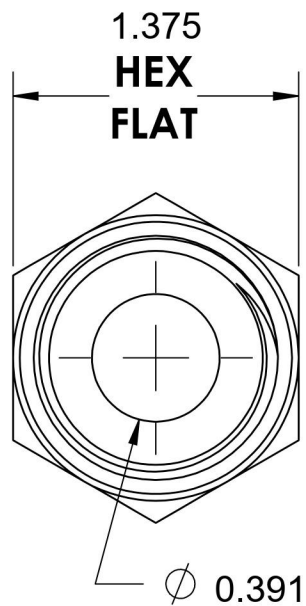

6405-08-12-O-SS

Stainless Steel, SAE J1926 O-Ring Boss Female Adapter, 3/4-16 Male ORB x 3/4" Female NPTF

3/4-16 UNF

3/4-14 NPTF

1.780

6701 Cochran Road
Solon, Ohio 44139
Phone: (440) 248-1880
Toll Free: 1-888-331-1523