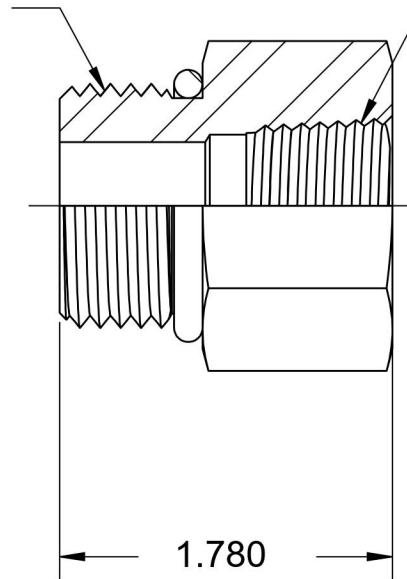

6405-08-12-O-SS

Stainless Steel, SAE J1926 O-Ring Boss Female Adapter, 3/4-16 Male ORB x 3/4" Female NPTF

3/4-16 UNF

3/4-14 NPTF

1.780

6701 Cochran Road
Solon, Ohio 44139
Phone: (440) 248-1880
Toll Free: 1-888-331-1523

Temperature Rating

-40°F to 250°F

Pressure Rating

4000 psi

Material

316/316L Stainless Steel

Finish

Passivated