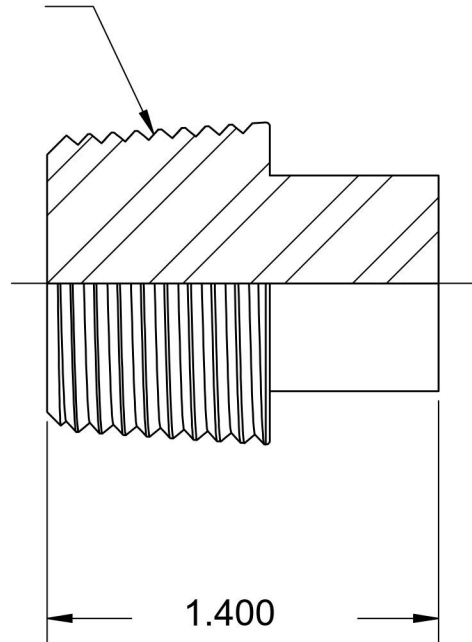

# 5406-SHP-20-SS

Stainless Steel, SAE J531 Pipe Square Head Plug, 1-1/4" Male NPTF

1-1/4-11-1/2 NPTF

0.937  
**HEX**

6701 Cochran Road  
Solon, Ohio 44139  
Phone: (440) 248-1880  
Toll Free: 1-888-331-1523

<b>Temperature Rating</b> -425°F to 1200°F	<b>Material</b> 316/316L Stainless	<b>Industry Standards</b> SAE J531, SAE J476	<b>Series</b> 5406-SHP
<b>Pressure Rating</b> 3000psi	<b>Finish</b> Passivation		<b>Series Description</b> SAE J531 Pipe Square Head Plug