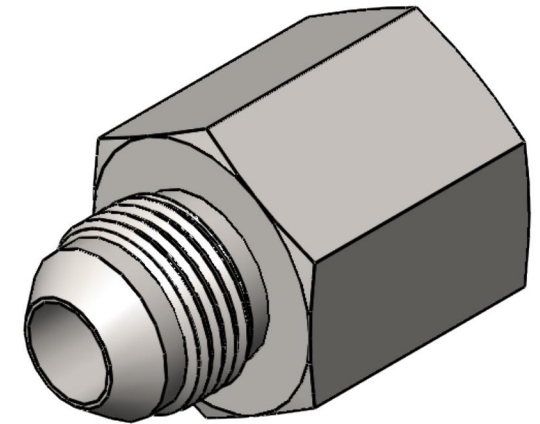

# 7003-10-10-SS

Stainless Steel, SAE J514 37° Flare Female BSPP Port Adapter, 5/8" Male JIC x 5/8-14 Female BSPP

6701 Cochran Road  
Solon, Ohio 44139  
Phone: (440) 248-1880  
Toll Free: 1-888-331-1523

<b>Temperature Rating</b> -425°F to 1200°F	<b>Material</b> 316/316L Stainless Steel	<b>Industry Standards</b> SAE J514, ISO 1179	<b>Series</b> 7003-SS
<b>Pressure Rating</b> 4500 psi	<b>Finish</b> Passivated		<b>Series Description</b> SAE J514 37° Flare Female BSPP Port Adapter