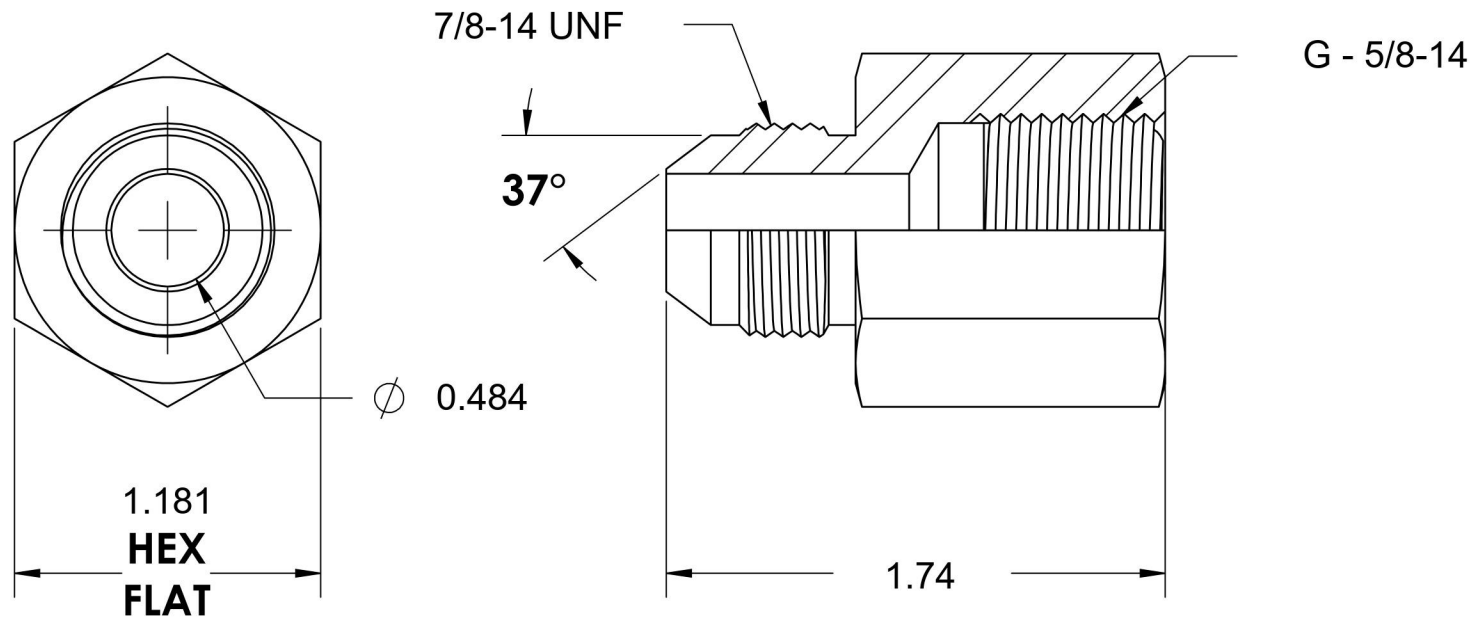

# 7003-10-10-SS

Stainless Steel, SAE J514 37° Flare Female BSPP Port Adapter, 5/8" Male JIC x 5/8-14 Female BSPP

6701 Cochran Road  
Solon, Ohio 44139  
Phone: (440) 248-1880  
Toll Free: 1-888-331-1523

<b>Temperature Rating</b> -425°F to 1200°F	<b>Material</b> 316/316L Stainless Steel	<b>Industry Standards</b> SAE J514, ISO 1179	<b>Series</b> 7003-SS
<b>Pressure Rating</b> 4500 psi	<b>Finish</b> Passivated		<b>Series Description</b> SAE J514 37° Flare Female BSPP Port Adapter