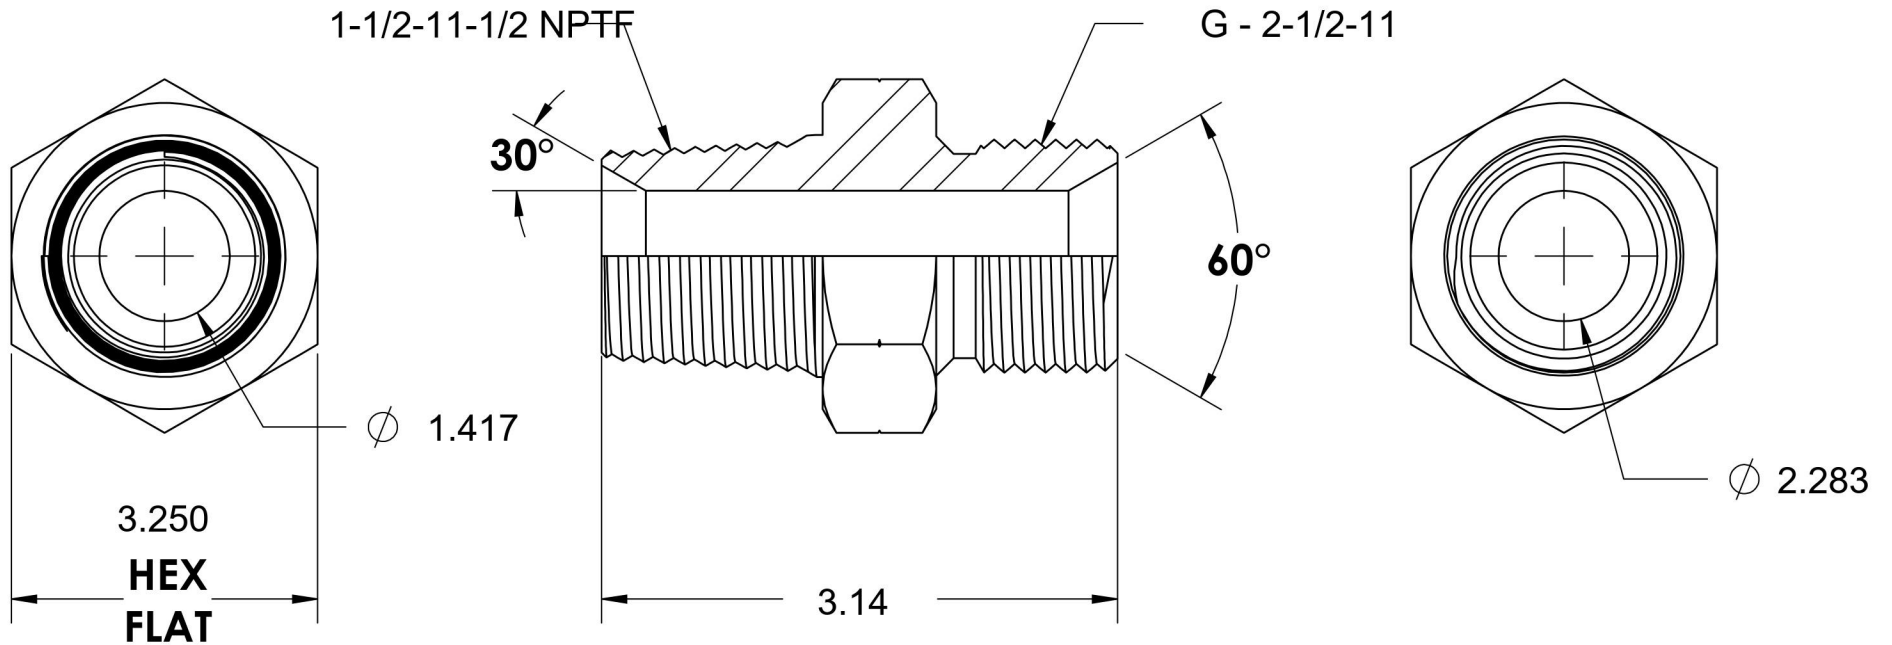

7032-24-40

Steel, SAE J476 Pipe Male BSPP Port/Line Adapter, 1-1/2" Male NPTF 30° x 2-1/2-11 Male BSPP 60° Line/Port

6701 Cochran Road
Solon, Ohio 44139
Phone: (440) 248-1880
Toll Free: 1-888-331-1523

Temperature Rating	Material	Industry Standards	Series
-65°F to 500°F	C1045 / 12L14 Steel	SAE J476, ISO 1179	7032
Pressure Rating	Finish	ISO 8434-6, ASTM B633	Series Description
Not Available	Trivalent Zinc		SAE J476 Pipe Male BSPP Port/Line Adapter