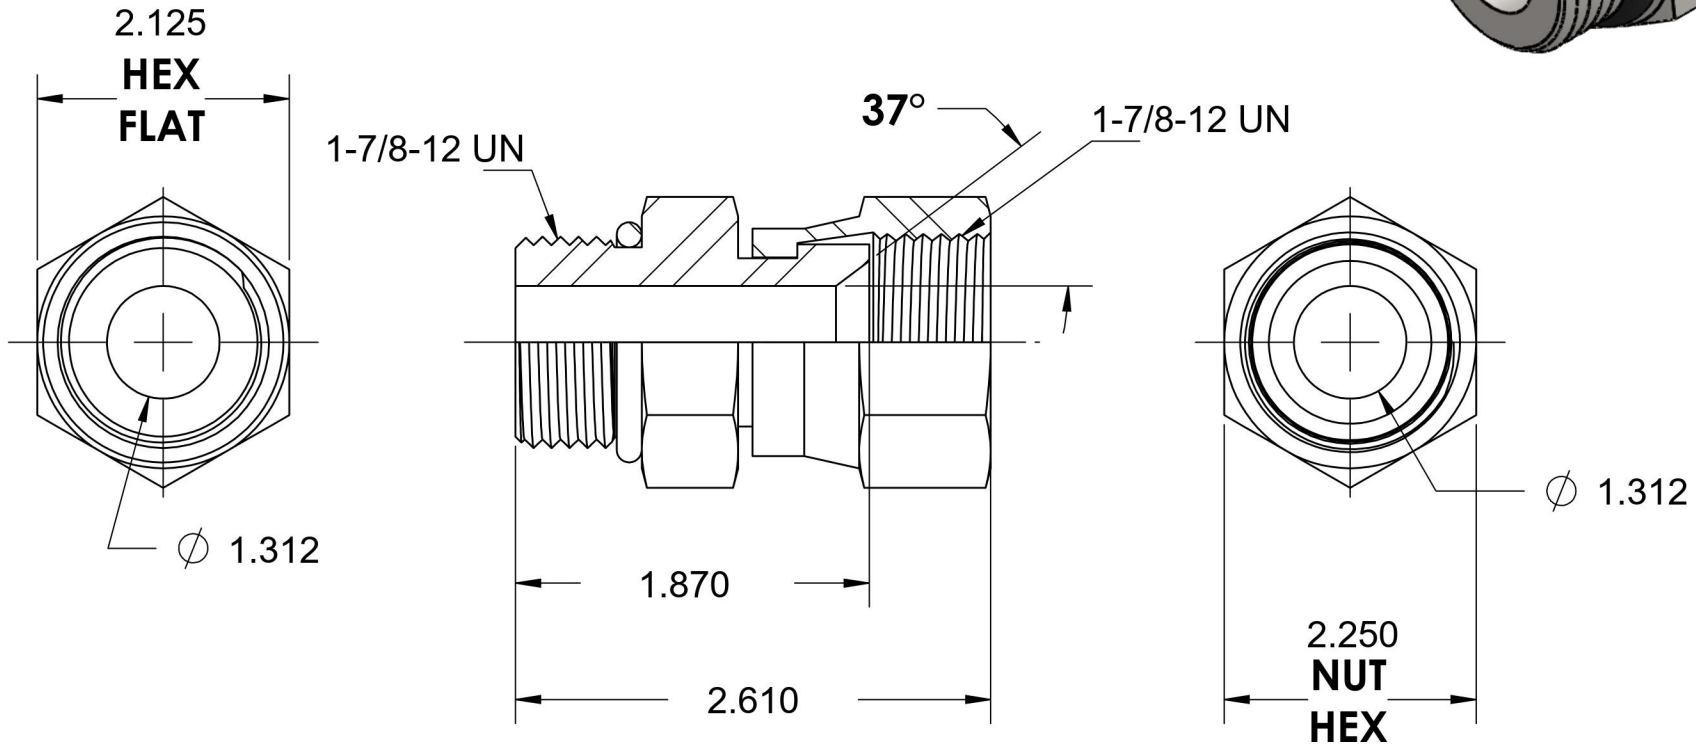

6402-24-24-O-SS

Stainless Steel, SAE J514 37° Flare Swivel Port Connector, 1-7/8-12 Male ORB x 1-1/2" Female JIC Swivel

6701 Cochran Road
Solon, Ohio 44139
Phone: (440) 248-1880
Toll Free: 1-888-331-1523

Temperature Rating -40°F to 250°F	Material 316/316L Stainless Steel	Industry Standards SAE J514, SAE J1926-3	Series 6402-O-SS
Pressure Rating 3000 psi	Finish Passivated		Series Description SAE J514 37° Flare Swivel Port Connector