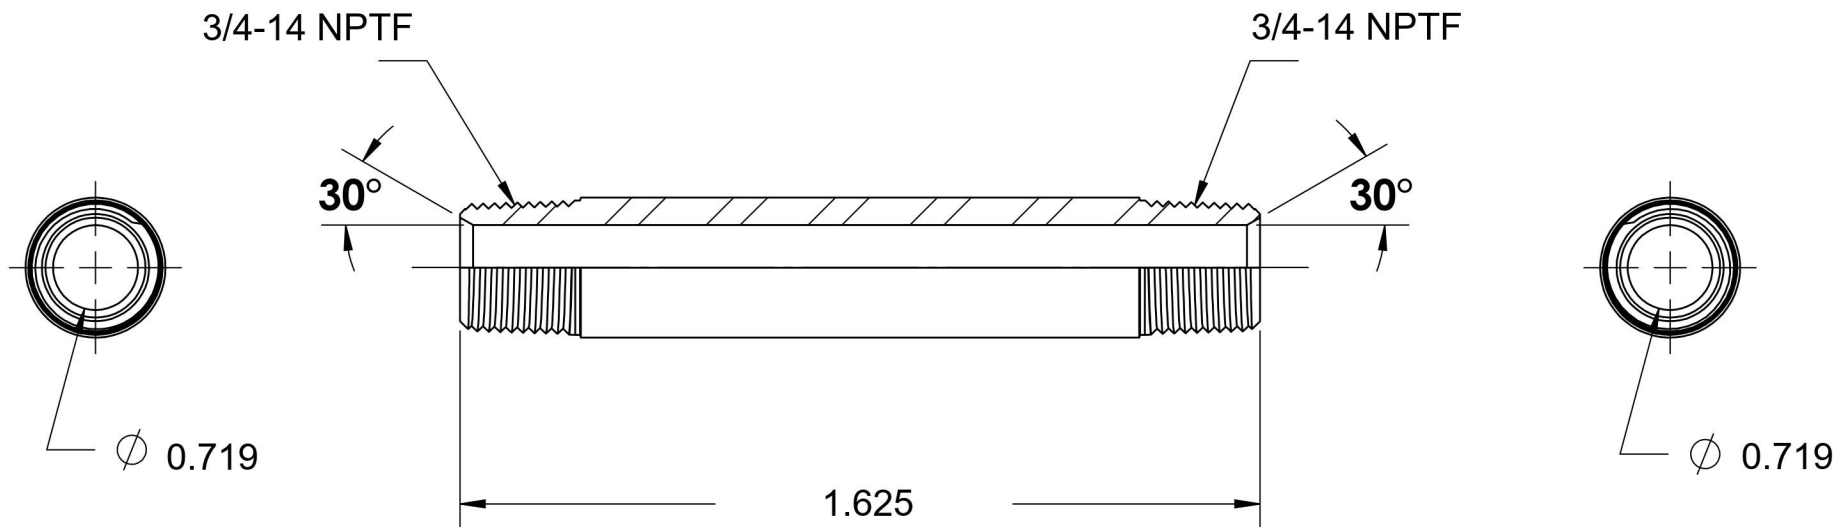

# 5404-N-12X1.625

Steel, SAE J514 Pipe Long Nipple, 3/4" Male NPTF 30° x 3/4" Male NPTF 30°

6701 Cochran Road  
Solon, Ohio 44139  
Phone: (440) 248-1880  
Toll Free: 1-888-331-1523

#### Series Description

SAE J514 Pipe Long Nipple