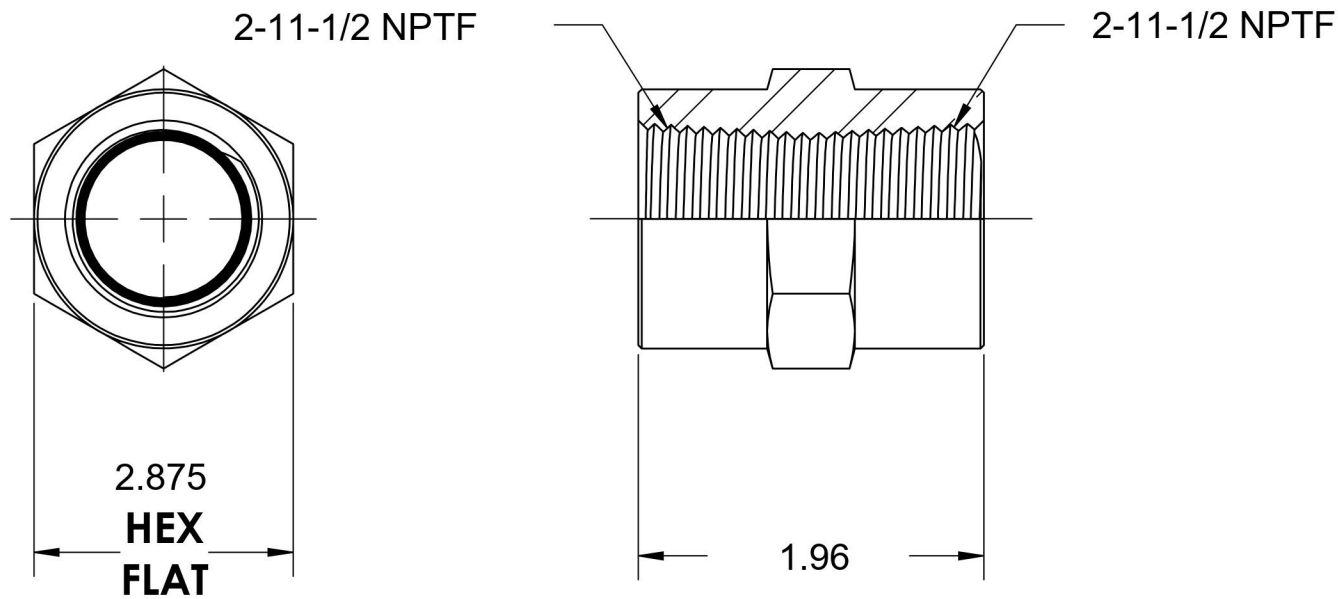

5000-32-32

Steel, SAE J514 Pipe Hex Coupling, 2" Female NPTF x 2" Female NPTF

6701 Cochran Road
Solon, Ohio 44139
Phone: (440) 248-1880
Toll Free: 1-888-331-1523

Temperature Rating -65°F to 500°F	Material C1045/12L14 Steel	Industry Standards SAE J514 , SAE J476 ASTM B633	Series 5000
Pressure Rating 2000 psi	Finish Trivalent Zinc		Series Description SAE J514 Pipe Hex Coupling