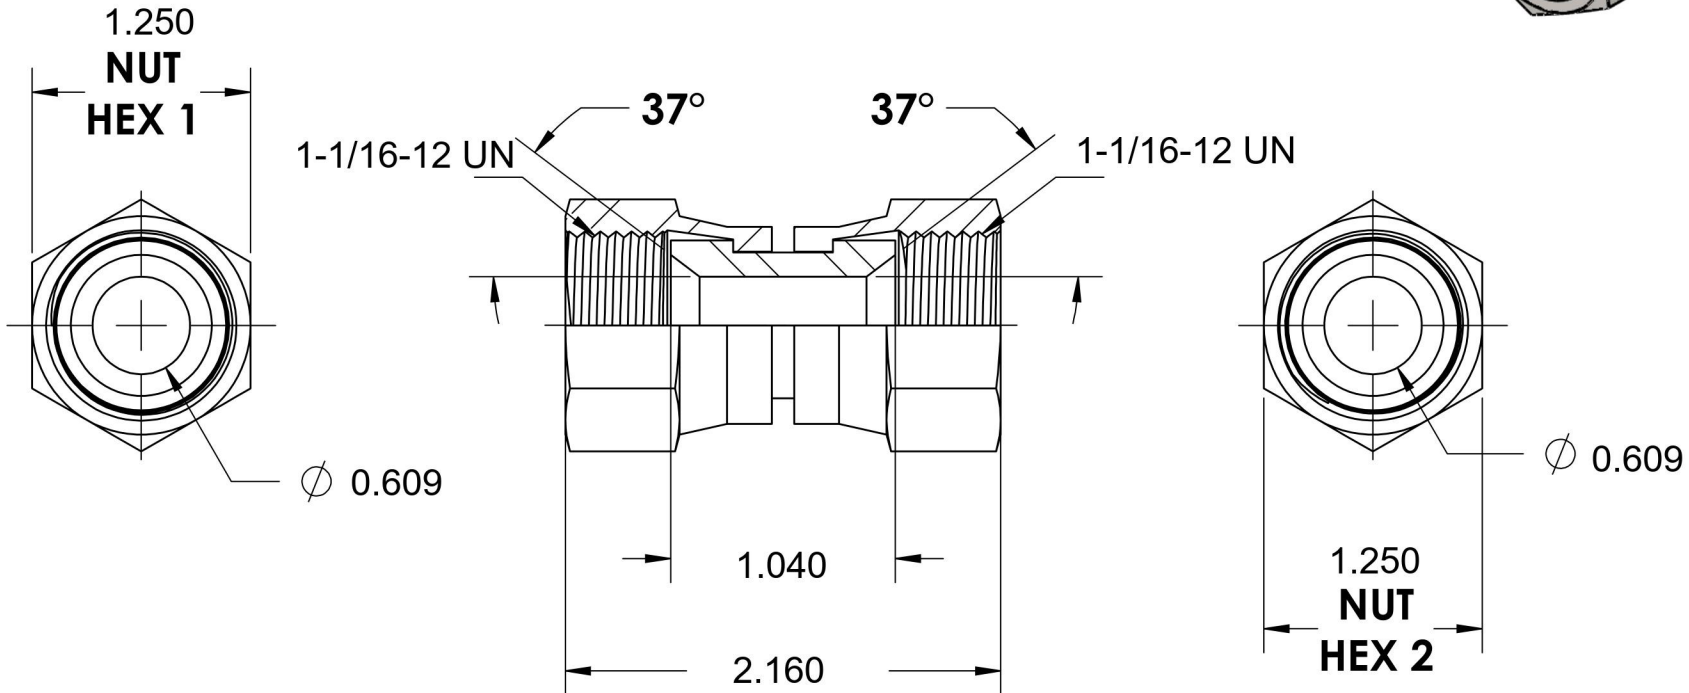

# 6565-12-12-SS

Stainless Steel, SAE J514 37° Flare Swivel Union, 3/4" Female JIC Swivel

6701 Cochran Road  
Solon, Ohio 44139  
Phone: (440) 248-1880  
Toll Free: 1-888-331-1523

<b>Temperature Rating</b>	<b>Material</b>	<b>Industry Standards</b>	<b>Series</b>
-425°F to 1200°F	316/316L Stainless Steel	SAE J514	6565-SS
<b>Pressure Rating</b>	<b>Finish</b>		<b>Series Description</b>
5000 psi	Passivated		SAE J514 37° Flare Swivel Union