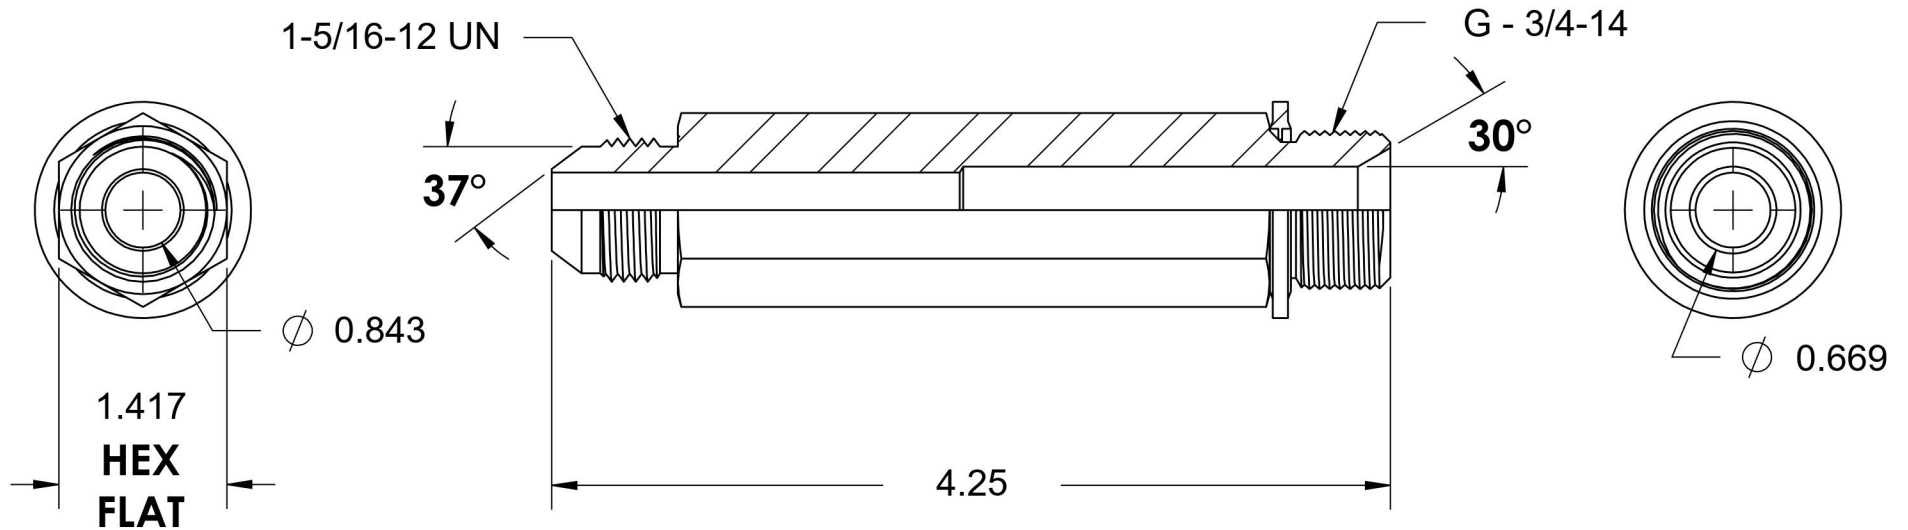

7002-L-16-12-BS

Steel, SAE J514 37° Flare BSPP Type (D) Bonded Seal Port/Line Long Adapter, 1" Male JIC x 3/4-14 Male BSPP 60° Line/Port

6701 Cochran Road
Solon, Ohio 44139
Phone: (440) 248-1880
Toll Free: 1-888-331-1523

Temperature Rating

-40°F to 250°F

Pressure Rating

5100 psi

Material

C1045 / 12L14 Steel

Finish

Trivalent Zinc

Industry Standards

SAE J514, ISO 8434-6

ISO 1179, ASTM B633

Series

7002-L-BS

Series Description

SAE J514 37° Flare BSPP Type (D)
Bonded Seal Port/Line Long Adapter