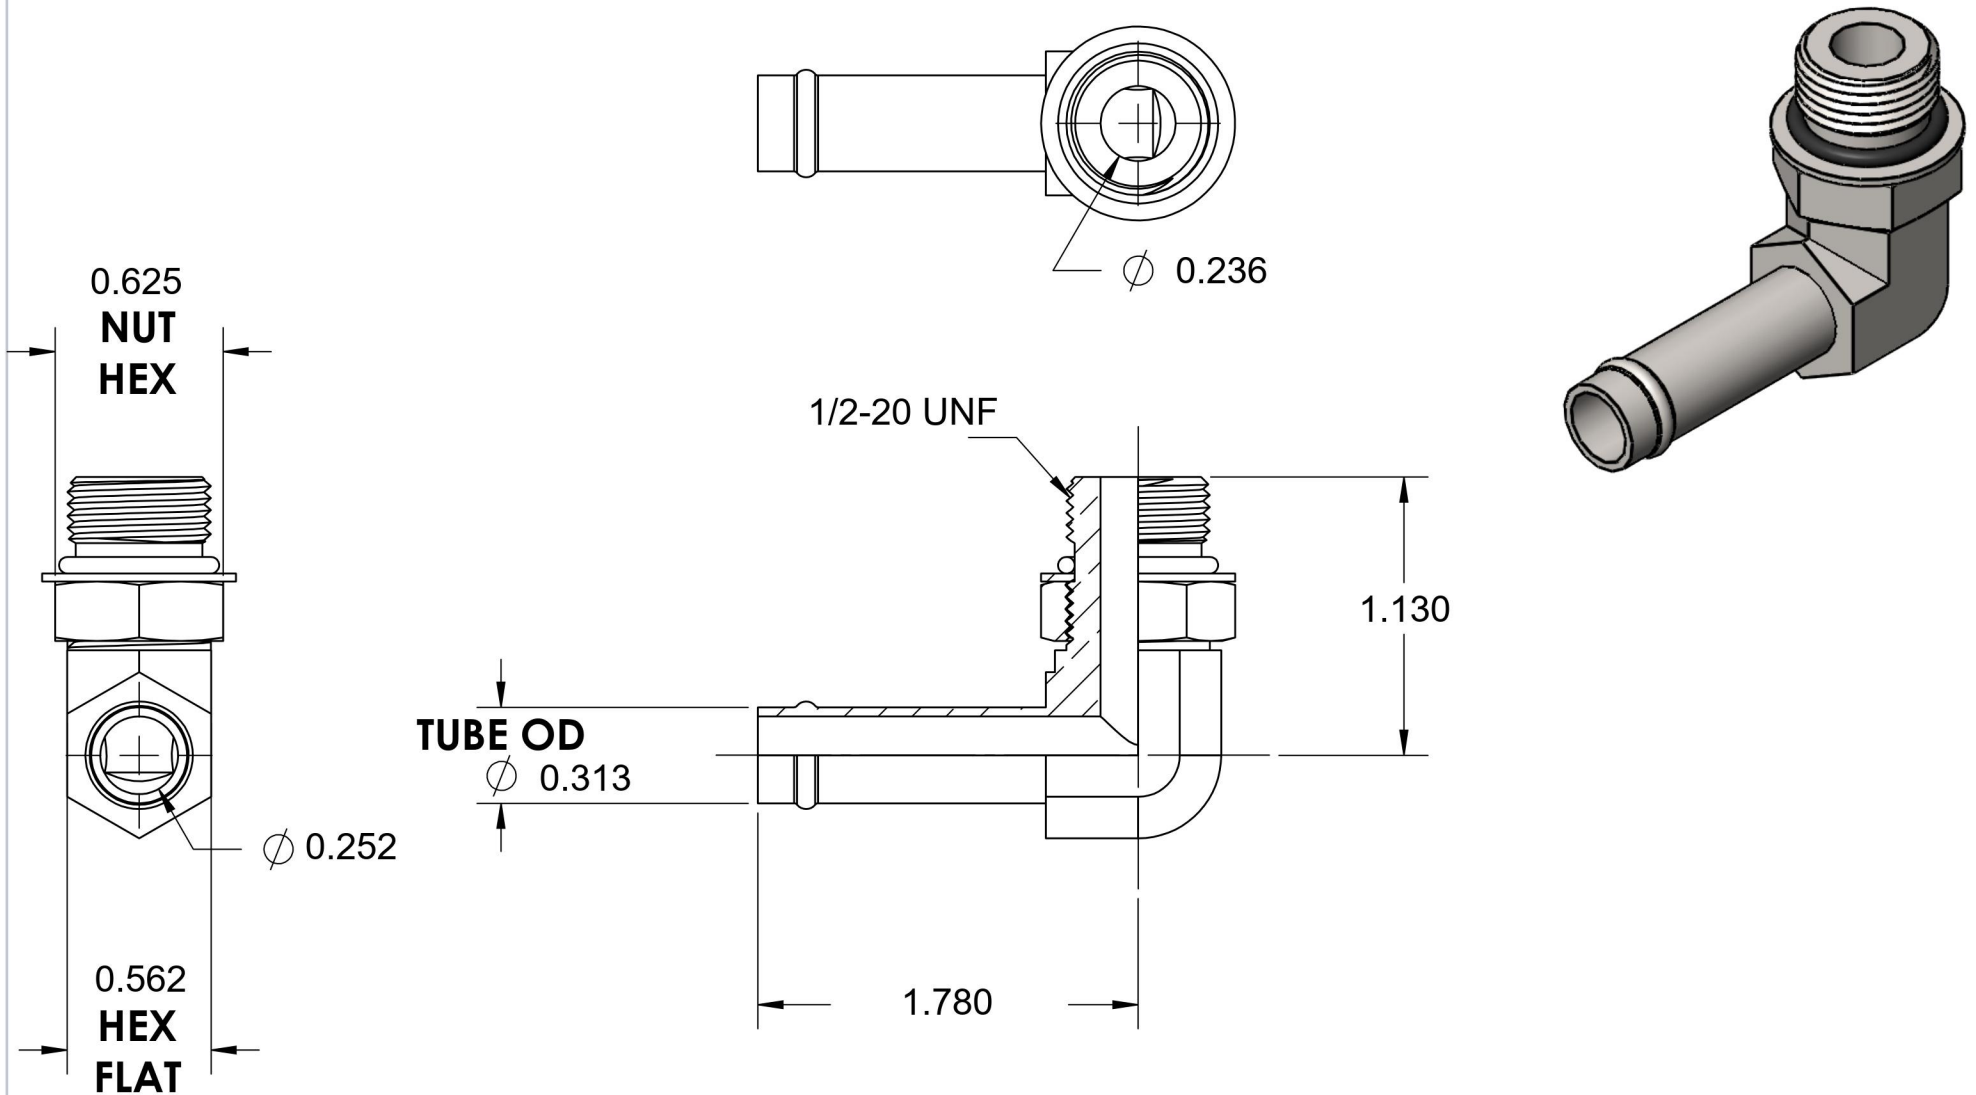

# 4601-05-05-NWO-FG

Steel, SAE J1231 Hose Bead 90° Adjustable Port Elbow, 5/16" Beaded Hose Barb x 1/2-20 Male Adjustable ORB

6701 Cochran Road  
Solon, Ohio 44139  
Phone: (440) 248-1880  
Toll Free: 1-888-331-1523

**Temperature Rating**

-40°F to 250°F

**Pressure Rating**

150 psi

**Material**

C1045 Steel

**Finish**

Trivalent Zinc

**Industry Standards**

SAE J1231-2, SAE J1926-3  
SAE J515, ASTM B633

**Series**

4601-NWO-FG

**Series Description**

SAE J1231 Hose Bead  
90° Adjustable Port Elbow