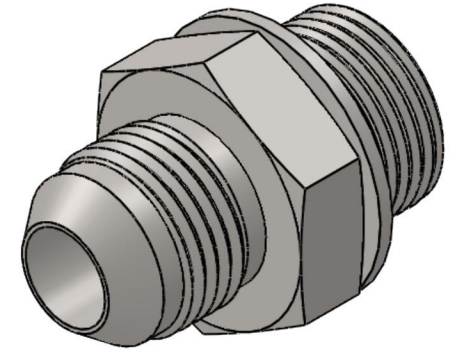

# 7005-10-18-SS-BS

Stainless Steel, SAE J514 37° Flare Metric Type (D) Bonded Seal Port/Line Connector, 5/8" Male JIC x M18X1.5 Male Metric 60° Line/Port

6701 Cochran Road  
Solon, Ohio 44139  
Phone: (440) 248-1880  
Toll Free: 1-888-331-1523

<b>Temperature Rating</b>	<b>Material</b>	<b>Industry Standards</b>	<b>Series</b>
-40°F to 250°F	316/316L Stainless Steel	SAE J514, ISO 9974	7005-BS-SS
<b>Pressure Rating</b>	<b>Finish</b>		<b>Series Description</b>
5000 psi	Passivated		SAE J514 37° Flare Metric Type (D) Bonded Seal Port/Line Connector