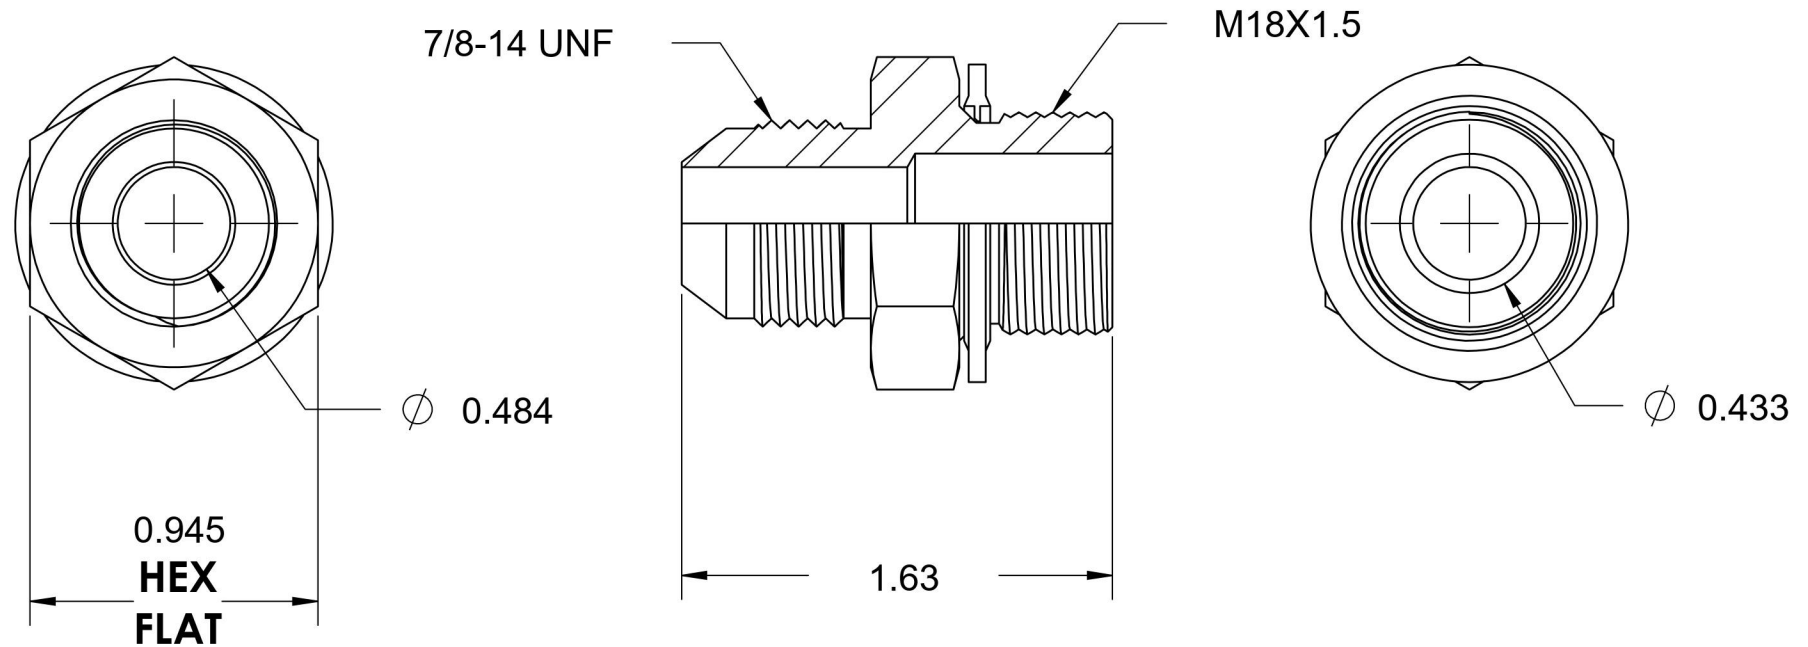

# 7005-10-18-SS-BS

Stainless Steel, SAE J514 37° Flare Metric Type (D) Bonded Seal Port/Line Connector, 5/8" Male JIC x M18X1.5 Male Metric 60° Line/Port

6701 Cochran Road  
Solon, Ohio 44139  
Phone: (440) 248-1880  
Toll Free: 1-888-331-1523

<b>Temperature Rating</b>	<b>Material</b>	<b>Industry Standards</b>	<b>Series</b>
-40°F to 250°F	316/316L Stainless Steel	SAE J514, ISO 9974	7005-BS-SS
<b>Pressure Rating</b>	<b>Finish</b>		<b>Series Description</b>
5000 psi	Passivated		SAE J514 37° Flare Metric Type (D) Bonded Seal Port/Line Connector