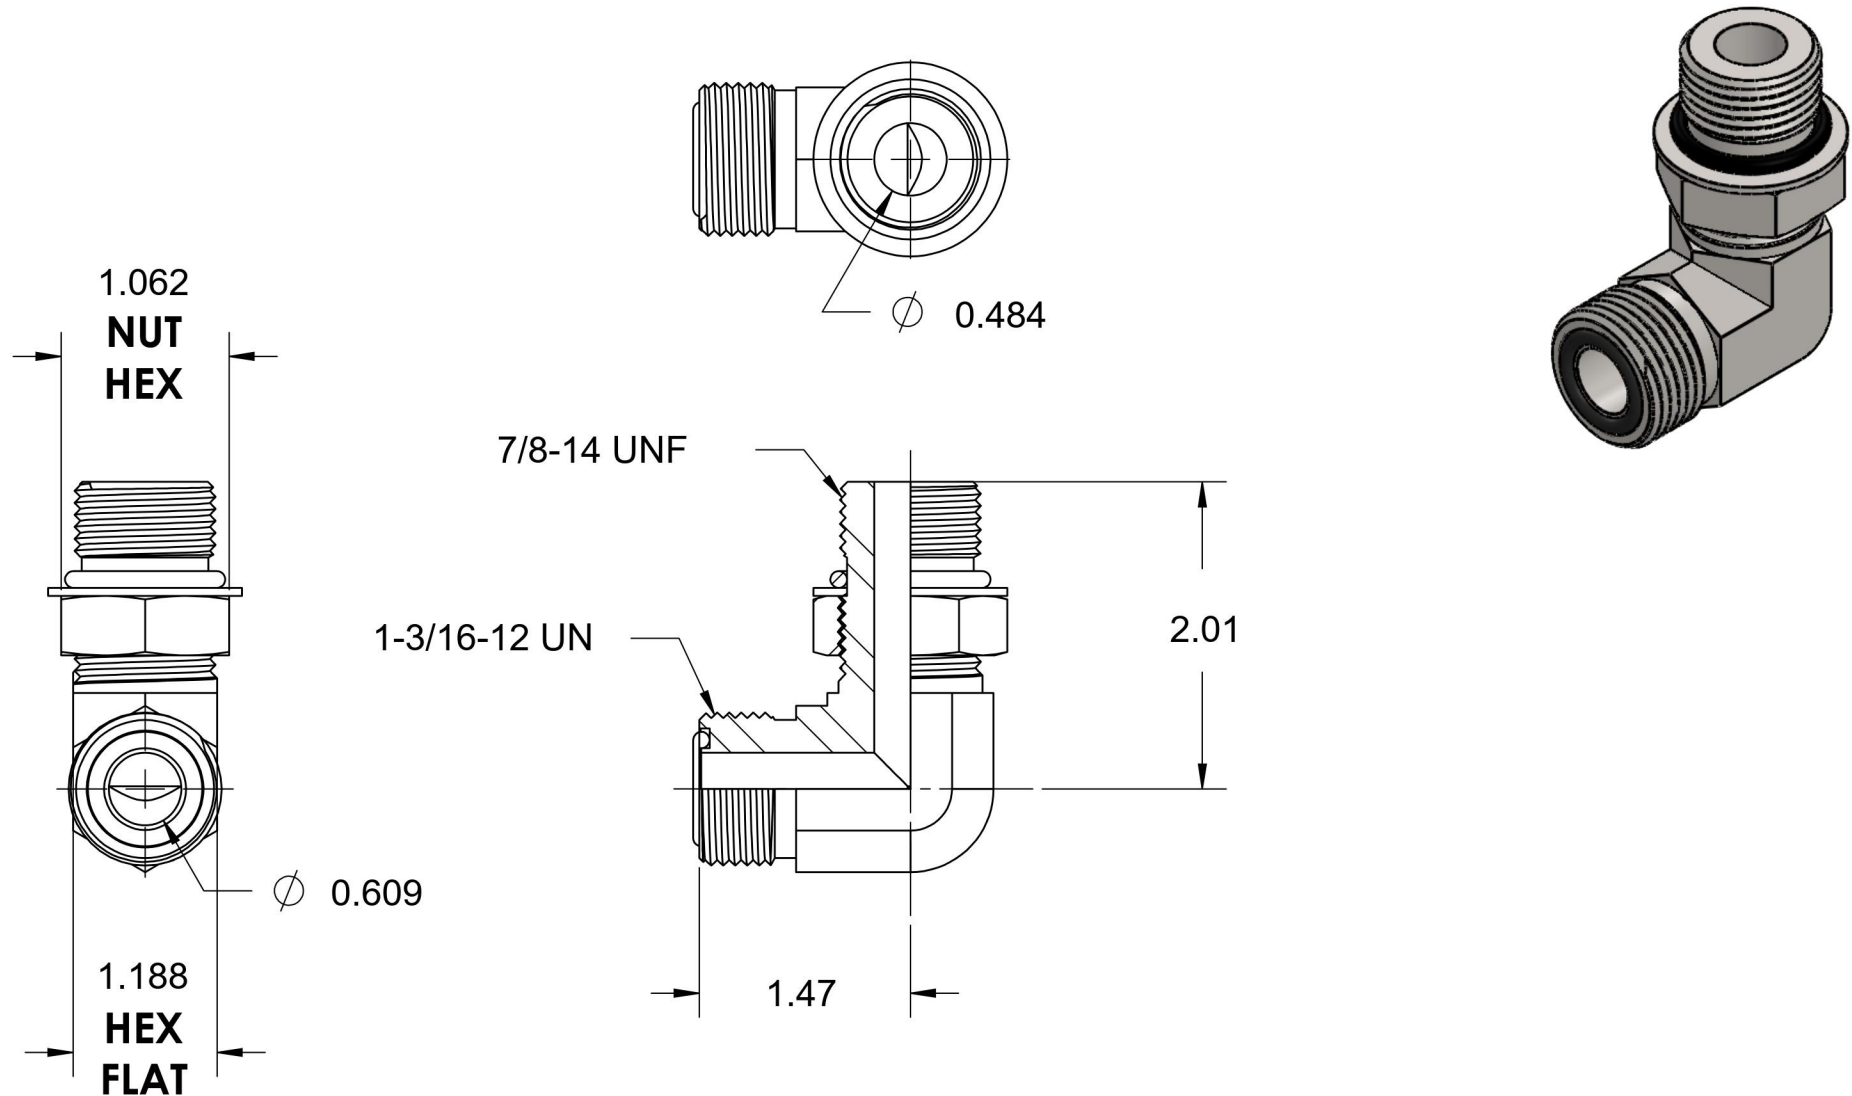

# FS6801-12-10-NWO-FG

Steel, SAE J1453 O-Ring Face Seal 90° Adjustable Port Elbow, 3/4" Male ORFS x 7/8-14 Male Adjustable ORB

6701 Cochran Road  
Solon, Ohio 44139  
Phone: (440) 248-1880  
Toll Free: 1-888-331-1523

<b>Temperature Rating</b>	<b>Material</b>	<b>Industry Standards</b>	<b>Series</b>
-40°F to 250°F	C1045 Steel	SAE J1453, SAE J1926-2 ASTM B633	FS6801-NWO-FG
<b>Pressure Rating</b>	<b>Finish</b>		<b>Series Description</b>
6000 psi	Trivalent Zinc		SAE J1453 O-Ring Face Seal 90° Adjustable Port Elbow