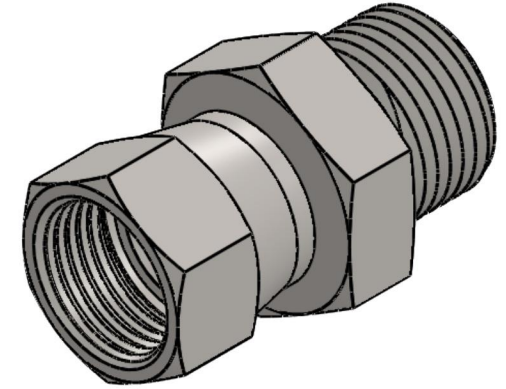

# 7022-32-32

Steel, SAE J514 37° Flare Swivel Male BSPP Port/Line Connector, 2" Female JIC Swivel x 2-11 Male BSPP 60° Line/Port

6701 Cochran Road  
Solon, Ohio 44139  
Phone: (440) 248-1880  
Toll Free: 1-888-331-1523

<b>Temperature Rating</b>	<b>Material</b>	<b>Industry Standards</b>	<b>Series</b>
-65°F to 500°F	C1045 / 12L14 Steel	SAE J514, ISO 1179	7022
<b>Pressure Rating</b>	<b>Finish</b>	ISO 8434-6, ASTM B633	<b>Series Description</b>
1000 psi	Trivalent Zinc		SAE J514 37° Flare Swivel Male BSPP Port/Line Connector