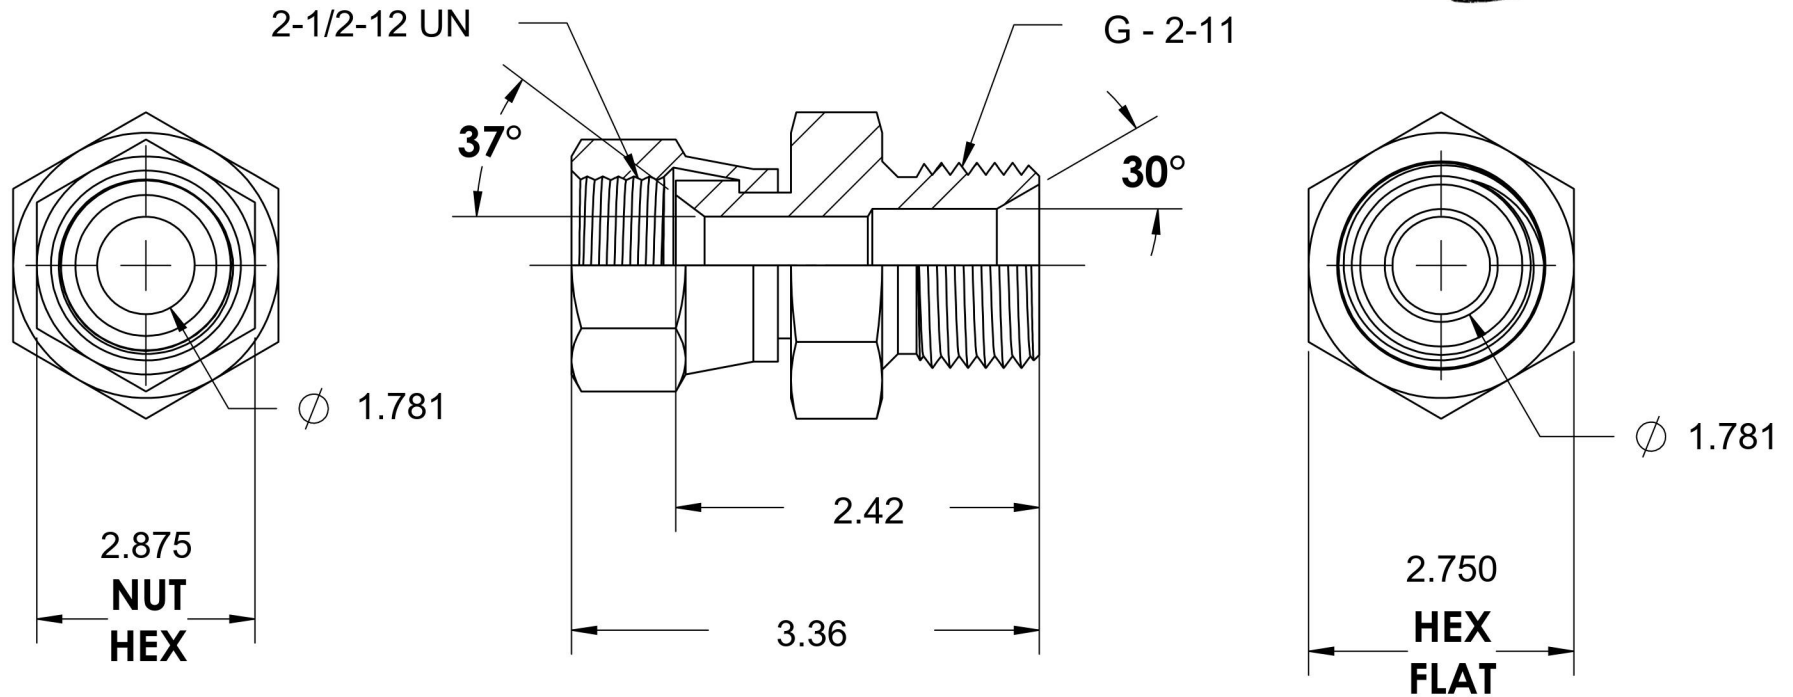

# 7022-32-32

Steel, SAE J514 37° Flare Swivel Male BSPP Port/Line Connector, 2" Female JIC Swivel x 2-11 Male BSPP 60° Line/Port

6701 Cochran Road  
Solon, Ohio 44139  
Phone: (440) 248-1880  
Toll Free: 1-888-331-1523

<b>Temperature Rating</b>	<b>Material</b>	<b>Industry Standards</b>	<b>Series</b>
-65°F to 500°F	C1045 / 12L14 Steel	SAE J514, ISO 1179	7022
<b>Pressure Rating</b>	<b>Finish</b>	ISO 8434-6, ASTM B633	<b>Series Description</b>
1000 psi	Trivalent Zinc		SAE J514 37° Flare Swivel Male BSPP Port/Line Connector