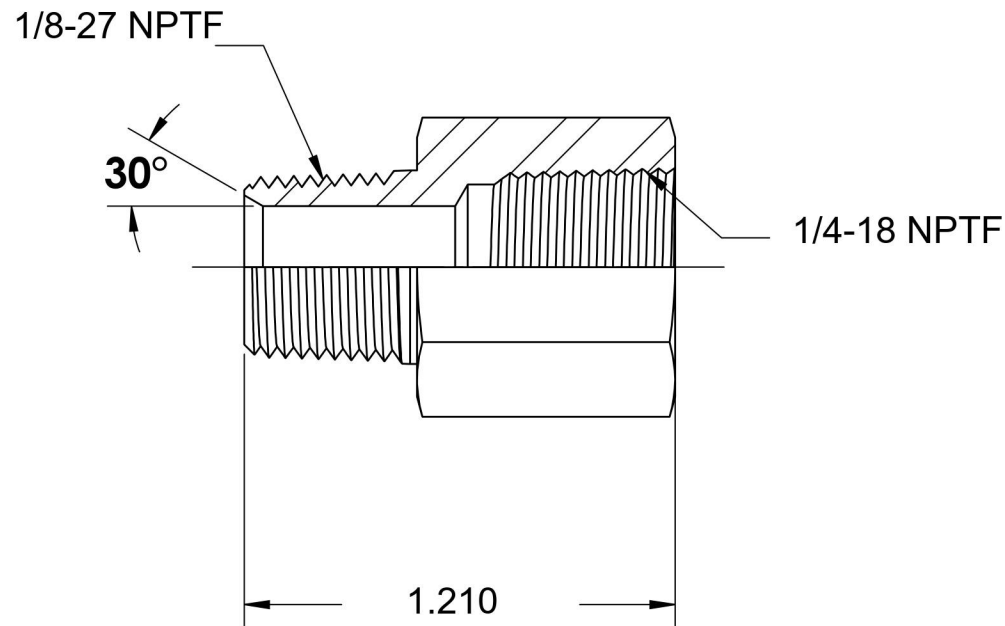

5405-02-04-B

Brass, SAE J514 Pipe Expander, 1/8" Male NPTF 30° x 1/4" Female NPTF

6701 Cochran Road
Solon, Ohio 44139
Phone: (440) 248-1880
Toll Free: 1-888-331-1523

| | | | |
|---------------------------|-----------------|---------------------------|---------------------------|
| Temperature Rating | Material | Industry Standards | Series |
| -325°F to 400°F | C36000 Brass | SAE J514 , SAE J476 | 5405-B |
| Pressure Rating | Finish | | Series Description |
| 3300 psi | Natural Finish | | SAE J514 Pipe Expander |