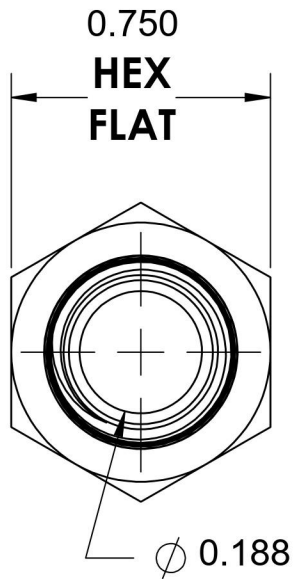

5405-02-04-B

Brass, SAE J514 Pipe Expander, 1/8" Male NPTF 30° x 1/4" Female NPTF

6701 Cochran Road
Solon, Ohio 44139
Phone: (440) 248-1880
Toll Free: 1-888-331-1523

| | | | |
|---------------------------|-----------------|---------------------------|---------------------------|
| Temperature Rating | Material | Industry Standards | Series |
| -325°F to 400°F | C36000 Brass | SAE J514 , SAE J476 | 5405-B |
| Pressure Rating | Finish | | Series Description |
| 3300 psi | Natural Finish | | SAE J514 Pipe Expander |