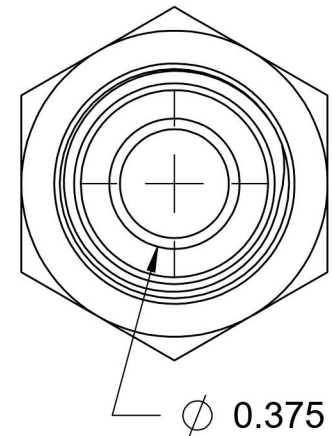

7002-10-06-SS

Stainless Steel, SAE J514 37° Flare Male BSPP Port/Line Connector, 5/8" Male JIC x 3/8-19 Male BSPP 60° Line/Port

6701 Cochran Road
Solon, Ohio 44139
Phone: (440) 248-1880
Toll Free: 1-888-331-1523