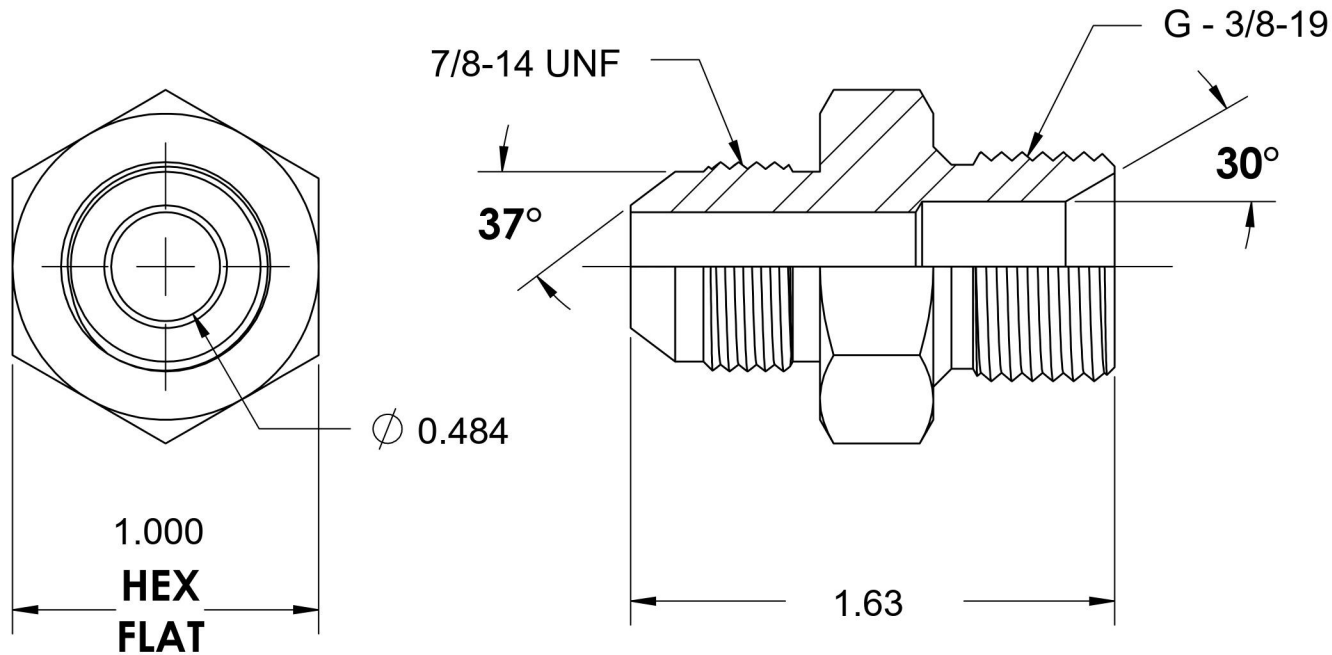

7002-10-06-SS

Stainless Steel, SAE J514 37° Flare Male BSPP Port/Line Connector, 5/8" Male JIC x 3/8-19 Male BSPP 60° Line/Port

6701 Cochran Road
Solon, Ohio 44139
Phone: (440) 248-1880
Toll Free: 1-888-331-1523

Temperature Rating	Material	Industry Standards	Series
-425°F to 1200°F	316/316L Stainless Steel	SAE J514, ISO 1179	7002-SS
Pressure Rating	Finish	ISO 8434-6	Series Description
5100 psi	Passivated		SAE J514 37° Flare Male BSPP Port/Line Connector