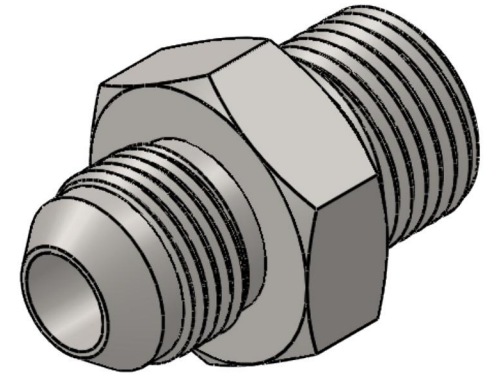

7002-10-06-SS

Stainless Steel, SAE J514 37° Flare Male BSPP Port/Line Connector, 5/8" Male JIC x 3/8-19 Male BSPP 60° Line/Port

6701 Cochran Road
Solon, Ohio 44139
Phone: (440) 248-1880
Toll Free: 1-888-331-1523

Temperature Rating	Material	Industry Standards	Series
-425°F to 1200°F	316/316L Stainless Steel	SAE J514, ISO 1179	7002-SS
Pressure Rating	Finish	ISO 8434-6	Series Description
5100 psi	Passivated		SAE J514 37° Flare Male BSPP Port/Line Connector