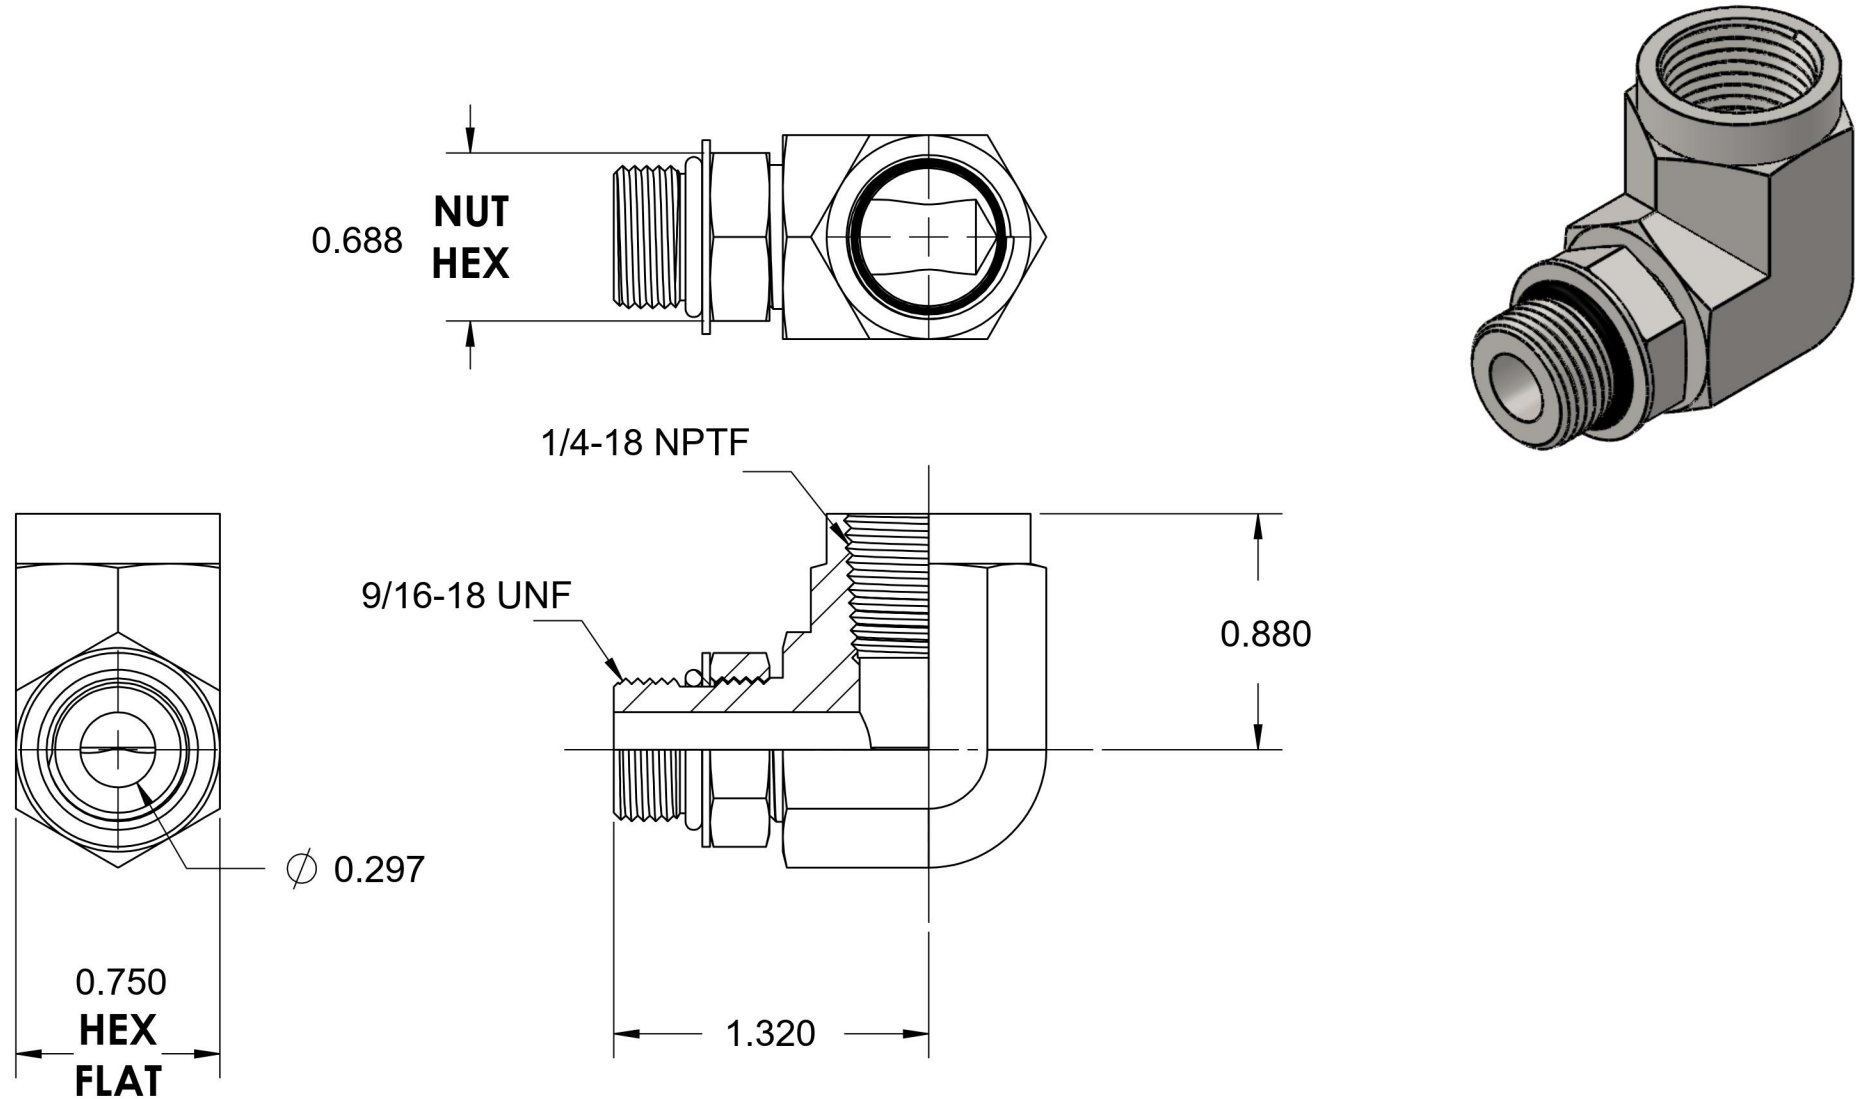

# 6805-06-04-NWO-SS

Stainless Steel, SAE J1926 Adjustable O-Ring Boss 90° Female Elbow, 9/16-18 Male Adjustable ORB x 1/4" Female NPTF

6701 Cochran Road  
Solon, Ohio 44139  
Phone: (440) 248-1880  
Toll Free: 1-888-331-1523

<b>Temperature Rating</b>	<b>Material</b>	<b>Industry Standards</b>	<b>Series</b>
-40°F to 250°F	316/316L Stainless Steel	SAE J1926-3, SAE J476 SAE J515	6805-NWO-SS
<b>Pressure Rating</b>	<b>Finish</b>		<b>Series Description</b>
5000 psi	Passivated		SAE J1926 Adjustable O-Ring Boss 90° Female Elbow