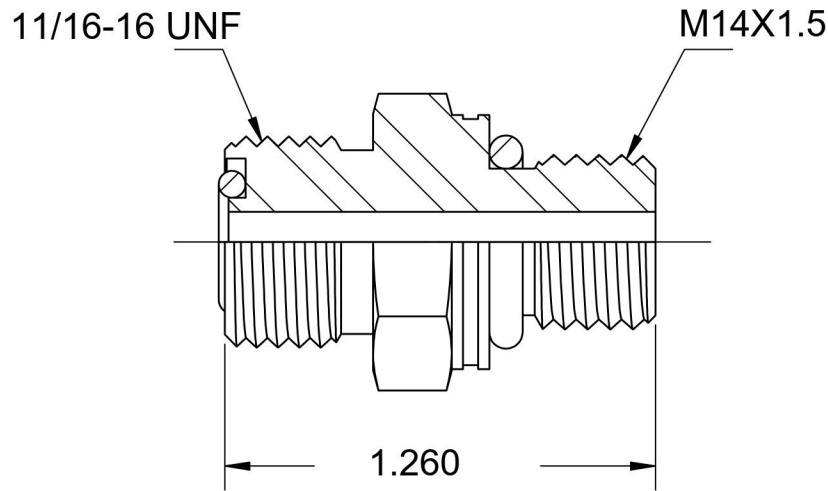

# FS7640-06-14-O

Steel, SAE J1453 O-Ring Face Seal Male Metric (ISO 6149) Port Connector, 3/8" Male ORFS x M14X1.5 Male Metric ORB

6701 Cochran Road  
Solon, Ohio 44139  
Phone: (440) 248-1880  
Toll Free: 1-888-331-1523

|                           |                   |  |   |
|---------------------------|-------------------|--|---|
| <b>Temperature Rating</b> | <b>Material</b>   | <b>Industry Standards</b>                    | <b>Series</b>   |
| -40°F to 250°F            | C1045/12L14 Steel | SAE J1453, ISO 6149-2<br>SAE J515, ASTM B633 | FS7640-O-ISO 6149   |
| <b>Pressure Rating</b>    | <b>Finish</b>     |  | <b>Series Description</b>   |
| 9200 psi                  | Trivalent Zinc    |  | SAE J1453 O-Ring Face Seal<br>Male Metric (ISO 6149) Port Connector |