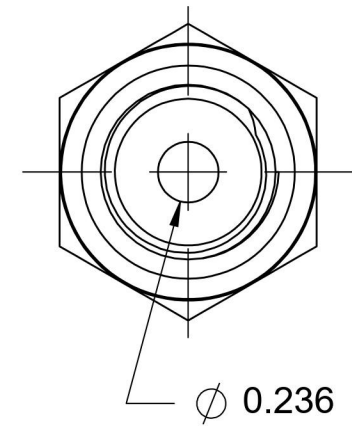

# FS7640-06-14-O

Steel, SAE J1453 O-Ring Face Seal Male Metric (ISO 6149) Port Connector, 3/8" Male ORFS x M14X1.5 Male Metric ORB

6701 Cochran Road  
Solon, Ohio 44139  
Phone: (440) 248-1880  
Toll Free: 1-888-331-1523

|                           |                   |  |   |
|---------------------------|-------------------|--|---|
| <b>Temperature Rating</b> | <b>Material</b>   | <b>Industry Standards</b>                    | <b>Series</b>   |
| -40°F to 250°F            | C1045/12L14 Steel | SAE J1453, ISO 6149-2<br>SAE J515, ASTM B633 | FS7640-O-ISO 6149   |
| <b>Pressure Rating</b>    | <b>Finish</b>     |  | <b>Series Description</b>   |
| 9200 psi                  | Trivalent Zinc    |  | SAE J1453 O-Ring Face Seal<br>Male Metric (ISO 6149) Port Connector |