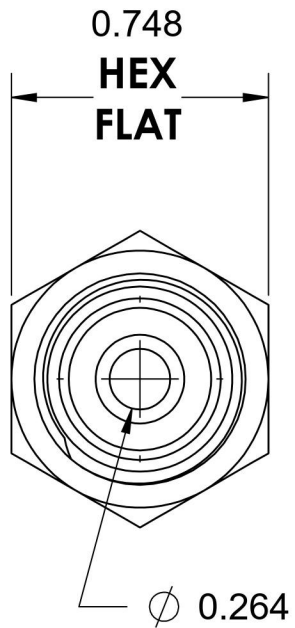

# FS7640-06-14-O

Steel, SAE J1453 O-Ring Face Seal Male Metric (ISO 6149) Port Connector, 3/8" Male ORFS x M14X1.5 Male Metric ORB

6701 Cochran Road  
Solon, Ohio 44139  
Phone: (440) 248-1880  
Toll Free: 1-888-331-1523

|                           |                   |  |   |
|---------------------------|-------------------|--|---|
| <b>Temperature Rating</b> | <b>Material</b>   | <b>Industry Standards</b>                    | <b>Series</b>   |
| -40°F to 250°F            | C1045/12L14 Steel | SAE J1453, ISO 6149-2<br>SAE J515, ASTM B633 | FS7640-O-ISO 6149   |
| <b>Pressure Rating</b>    | <b>Finish</b>     |  | <b>Series Description</b>   |
| 9200 psi                  | Trivalent Zinc    |  | SAE J1453 O-Ring Face Seal<br>Male Metric (ISO 6149) Port Connector |