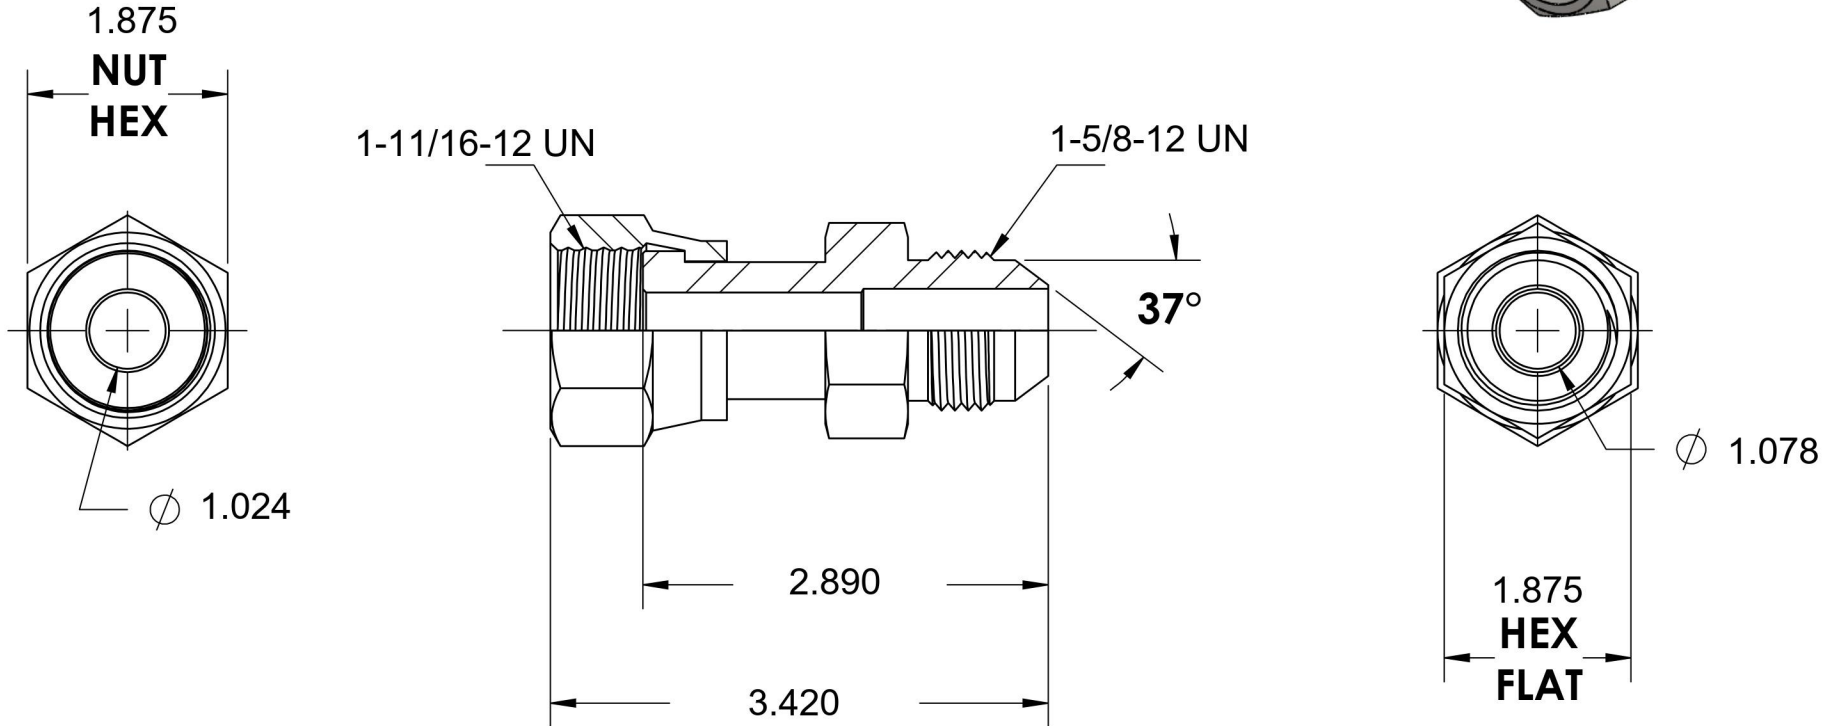

# FS6504-20-20

Steel, SAE J1453 O-Ring Face Seal Swivel Adapter, 1-1/4" Female ORFS Swivel x 1-1/4" Male JIC

6701 Cochran Road  
Solon, Ohio 44139  
Phone: (440) 248-1880  
Toll Free: 1-888-331-1523

<b>Temperature Rating</b>	<b>Material</b>	<b>Industry Standards</b>	<b>Series</b>
-65°F to 500°F	C1045/12L14 Steel	SAE J1453, SAE J514 ASTM B633	FS6504
<b>Pressure Rating</b>	<b>Finish</b>		<b>Series Description</b>
4000 psi	Trivalent Zinc		SAE J1453 O-Ring Face Seal Swivel Adapter