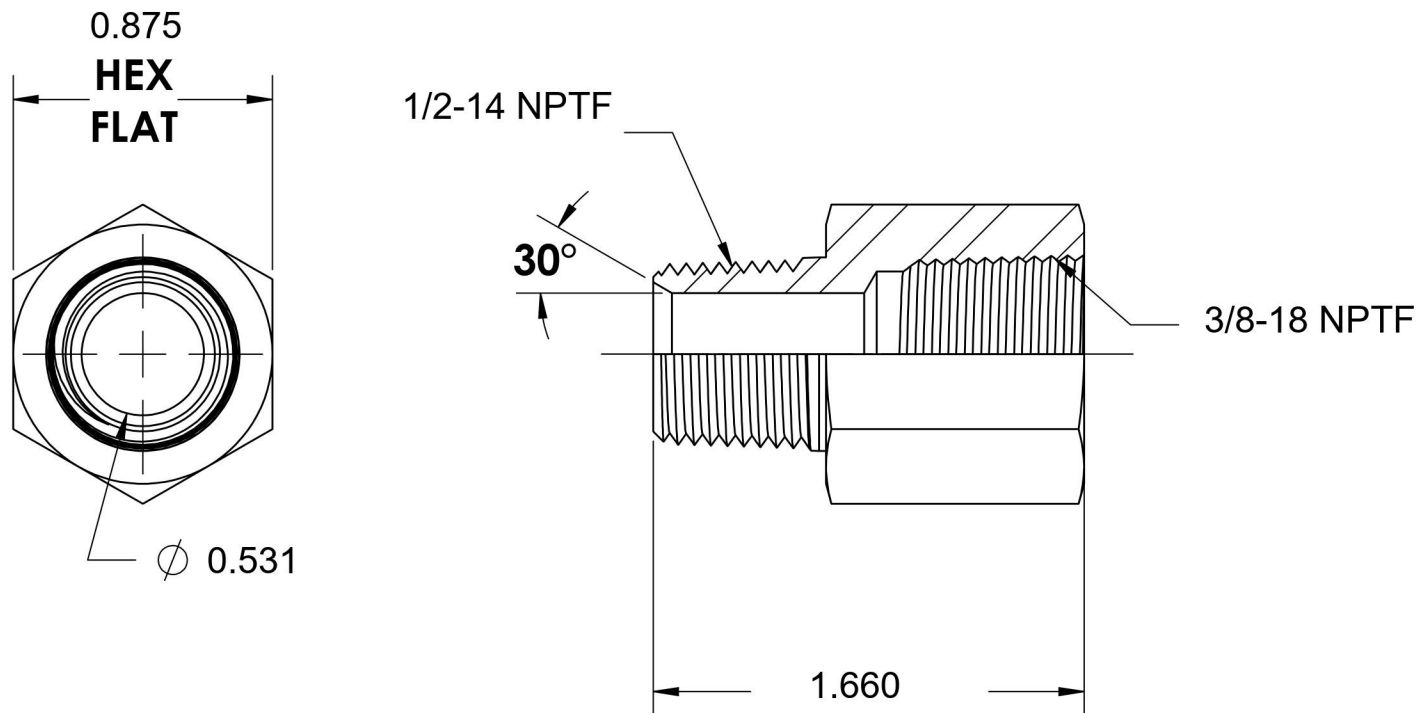

5405-08-06-SS

Stainless Steel, SAE J514 Pipe Expander, 1/2" Male NPTF 30° x 3/8" Female NPTF

6701 Cochran Road
Solon, Ohio 44139
Phone: (440) 248-1880
Toll Free: 1-888-331-1523

Temperature Rating	Material	Industry Standards	Series
-425°F to 1200°F	316/316L Stainless Steel	SAE J514 , SAE J476	5405-SS
Pressure Rating	Finish		Series Description
6000 psi	Passivated		SAE J514 Pipe Expander