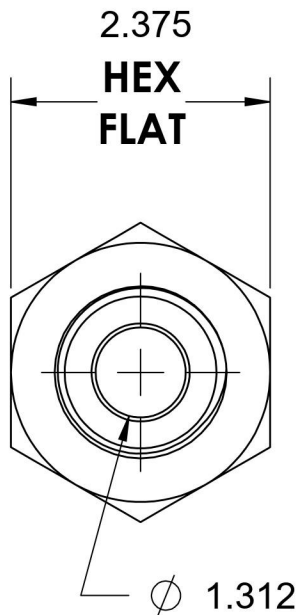

# 2405-24-24

Steel, SAE J514 Flared Tube Female Connector, 1-1/2" Male JIC x 1-1/2" Female NPTF

6701 Cochran Road  
Solon, Ohio 44139  
Phone: (440) 248-1880  
Toll Free: 1-888-331-1523

<b>Temperature Rating</b> -65°F to 500°F	<b>Material</b> C1045/12L14 Steel	<b>Industry Standards</b> SAE J514 , SAE J476 ASTM B633	<b>Series</b> 2405
<b>Pressure Rating</b> 2000 psi	<b>Finish</b> Trivalent Zinc		<b>Series Description</b> SAE J514 Flared Tube Female Connector