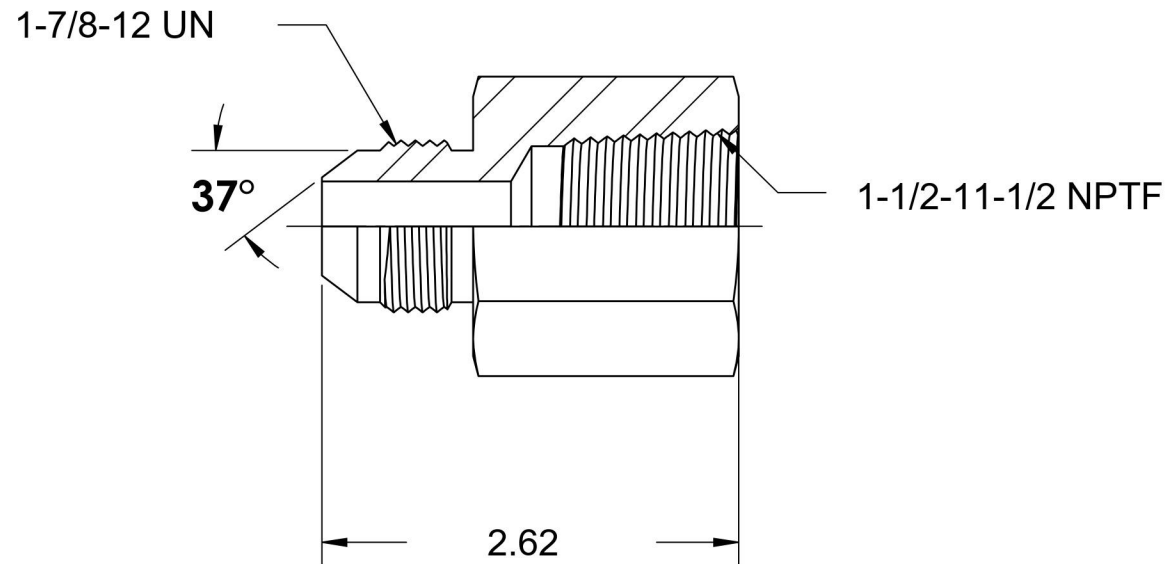

# 2405-24-24

Steel, SAE J514 Flared Tube Female Connector, 1-1/2" Male JIC x 1-1/2" Female NPTF

6701 Cochran Road  
Solon, Ohio 44139  
Phone: (440) 248-1880  
Toll Free: 1-888-331-1523

<b>Temperature Rating</b> -65°F to 500°F	<b>Material</b> C1045/12L14 Steel	<b>Industry Standards</b> SAE J514 , SAE J476 ASTM B633	<b>Series</b> 2405
<b>Pressure Rating</b> 2000 psi	<b>Finish</b> Trivalent Zinc		<b>Series Description</b> SAE J514 Flared Tube Female Connector