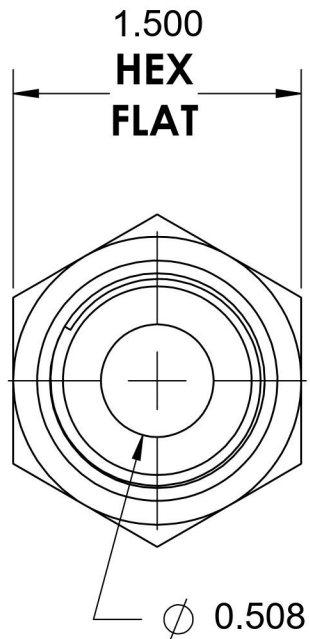

# 6410-16-06-O-SS

Stainless Steel, SAE J1926 O-Ring Boss Reducer, 1-5/16-12 Male ORB x 9/16-18 Female ORB

6701 Cochran Road  
Solon, Ohio 44139  
Phone: (440) 248-1880  
Toll Free: 1-888-331-1523

|                           |                          |                           |                               |
|---------------------------|--------------------------|---------------------------|-------------------------------|
| <b>Temperature Rating</b> | <b>Material</b>          | <b>Industry Standards</b> | <b>Series</b>                 |
| -40°F to 250°F            | 316/316L Stainless Steel | SAE J1926-3, SAE J515     | 6410-O-SS                     |
| <b>Pressure Rating</b>    | <b>Finish</b>            |                           | <b>Series Description</b>     |
| 4500 psi                  | Passivated               |                           | SAE J1926 O-Ring Boss Reducer |