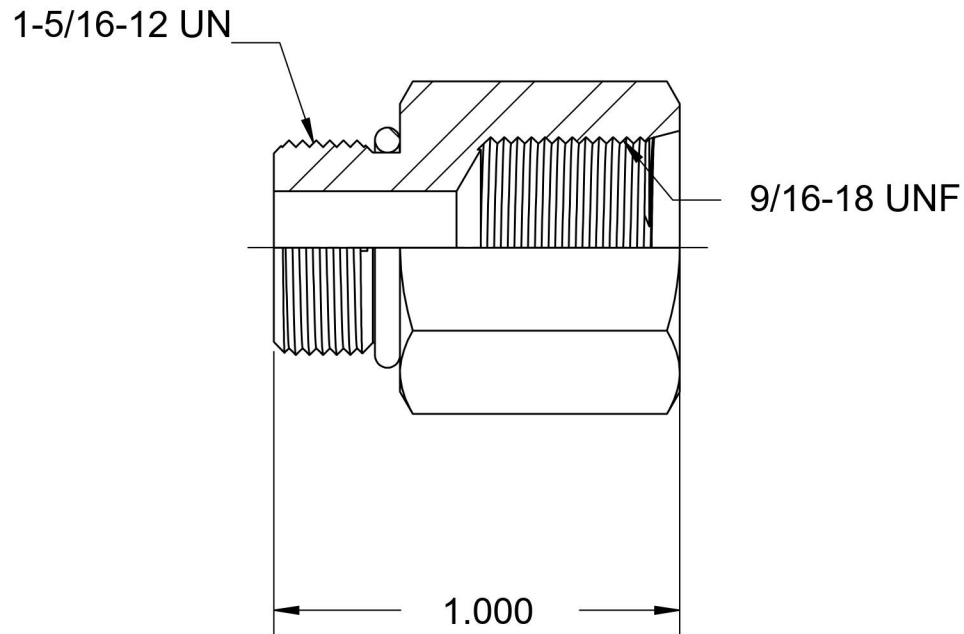

# 6410-16-06-O-SS

Stainless Steel, SAE J1926 O-Ring Boss Reducer, 1-5/16-12 Male ORB x 9/16-18 Female ORB

6701 Cochran Road  
Solon, Ohio 44139  
Phone: (440) 248-1880  
Toll Free: 1-888-331-1523

|                           |                          |                           |                               |
|---------------------------|--------------------------|---------------------------|-------------------------------|
| <b>Temperature Rating</b> | <b>Material</b>          | <b>Industry Standards</b> | <b>Series</b>                 |
| -40°F to 250°F            | 316/316L Stainless Steel | SAE J1926-3, SAE J515     | 6410-O-SS                     |
| <b>Pressure Rating</b>    | <b>Finish</b>            |                           | <b>Series Description</b>     |
| 4500 psi                  | Passivated               |                           | SAE J1926 O-Ring Boss Reducer |