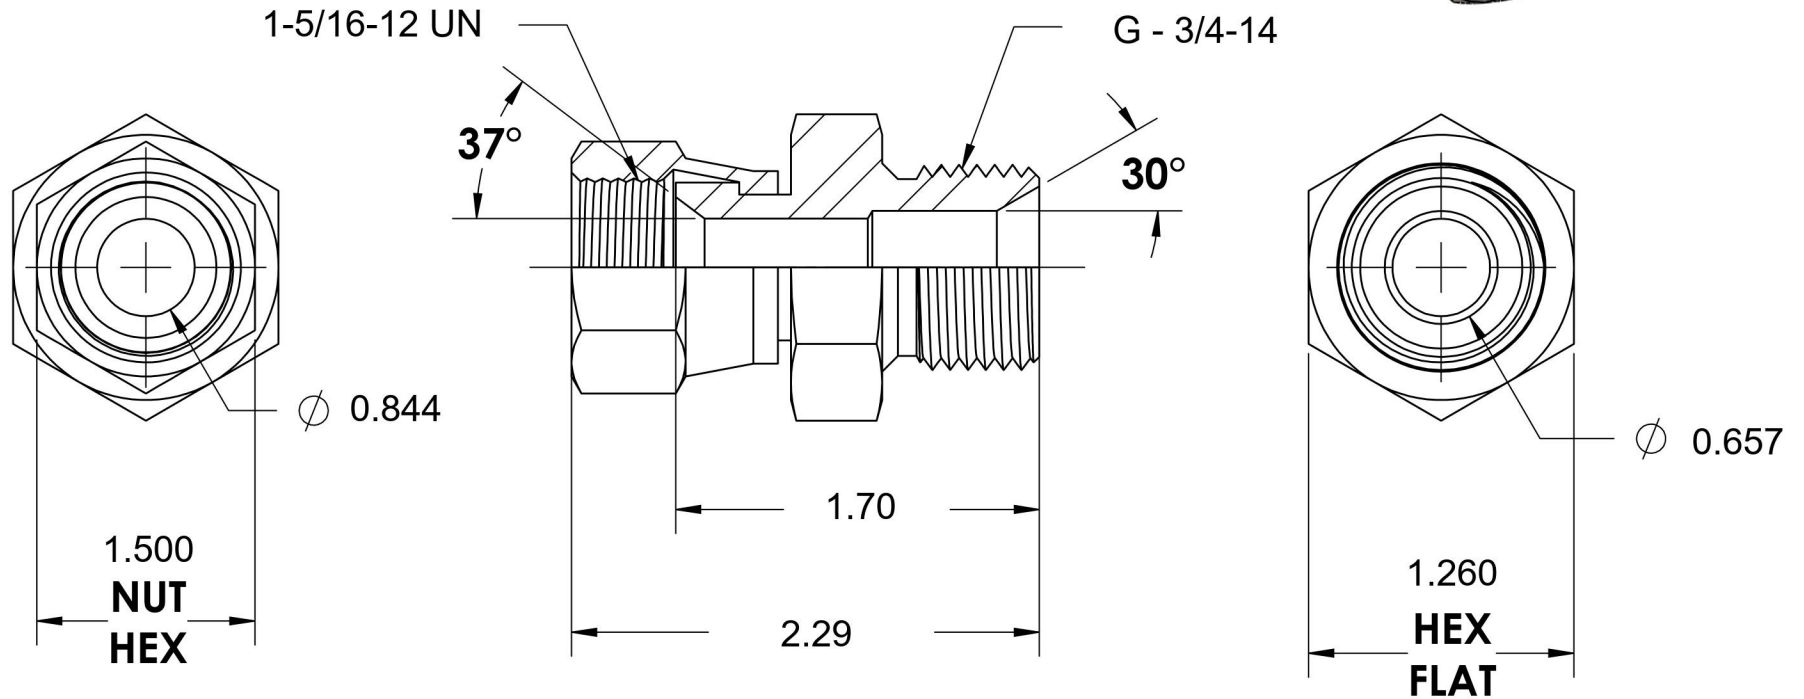

7022-16-12-SS

Stainless Steel, SAE J514 37° Flare Swivel Male BSPP Port/Line Connector, 1" Female JIC Swivel x 3/4-14 Male BSPP 60° Line/Port

6701 Cochran Road
Solon, Ohio 44139
Phone: (440) 248-1880
Toll Free: 1-888-331-1523

Temperature Rating	Material	Industry Standards	Series
-425°F to 1200°F	316/316L Stainless Steel	SAE J514, ISO 1179	7022-SS
Pressure Rating	Finish	ISO 8434-6	Series Description
2900 psi	Passivated		SAE J514 37° Flare Swivel Male BSPP Port/Line Connector