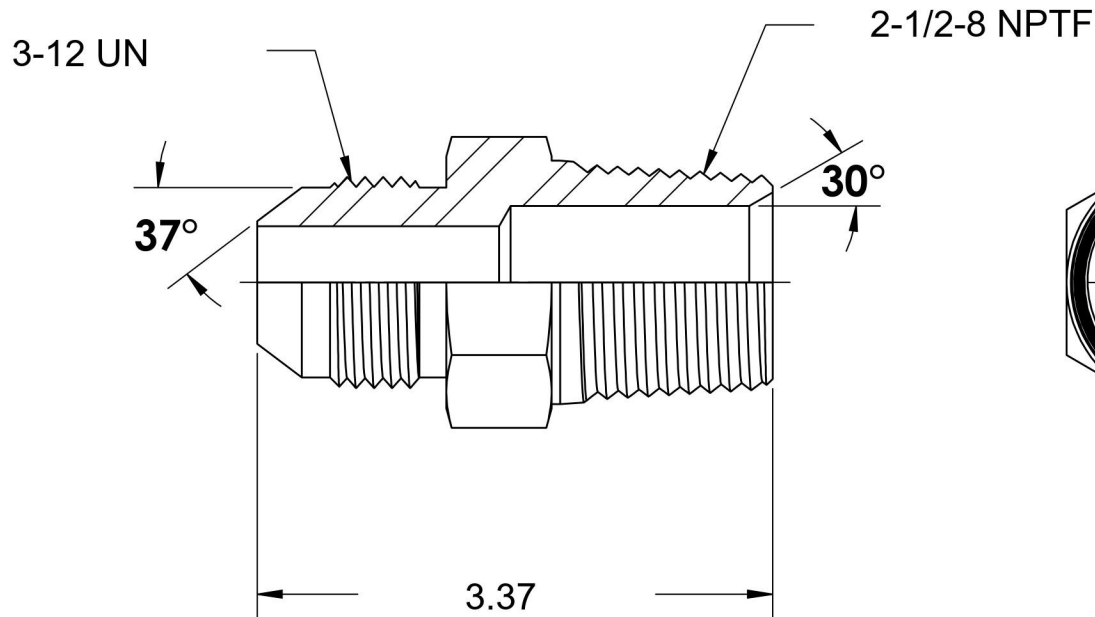

# 2404-40-40

Steel, SAE J514 37° Flare Male Connector, 2-1/2" Male JIC x 2-1/2" Male NPTF 30°

6701 Cochran Road  
Solon, Ohio 44139  
Phone: (440) 248-1880  
Toll Free: 1-888-331-1523

<b>Temperature Rating</b>	<b>Material</b>	<b>Industry Standards</b>	<b>Series</b>
-65°F to 500°F	C1045/12L14 Steel	SAE J514 , SAE J476 ASTM B633	2404
<b>Pressure Rating</b>	<b>Finish</b>		<b>Series Description</b>
1000 psi	Trivalent Zinc		SAE J514 37° Flare Male Connector