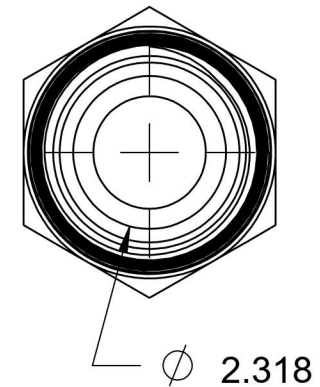

# 2404-40-40

Steel, SAE J514 37° Flare Male Connector, 2-1/2" Male JIC x 2-1/2" Male NPTF 30°

6701 Cochran Road  
Solon, Ohio 44139  
Phone: (440) 248-1880  
Toll Free: 1-888-331-1523

<b>Temperature Rating</b>	<b>Material</b>	<b>Industry Standards</b>	<b>Series</b>
-65°F to 500°F	C1045/12L14 Steel	SAE J514 , SAE J476 ASTM B633	2404
<b>Pressure Rating</b>	<b>Finish</b>		<b>Series Description</b>
1000 psi	Trivalent Zinc		SAE J514 37° Flare Male Connector