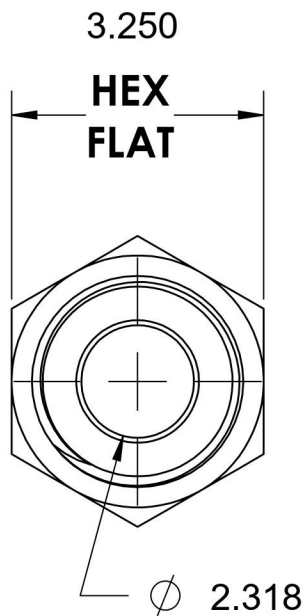

# 2404-40-40

Steel, SAE J514 37° Flare Male Connector, 2-1/2" Male JIC x 2-1/2" Male NPTF 30°

6701 Cochran Road  
Solon, Ohio 44139  
Phone: (440) 248-1880  
Toll Free: 1-888-331-1523

<b>Temperature Rating</b>	<b>Material</b>	<b>Industry Standards</b>	<b>Series</b>
-65°F to 500°F	C1045/12L14 Steel	SAE J514 , SAE J476 ASTM B633	2404
<b>Pressure Rating</b>	<b>Finish</b>		<b>Series Description</b>
1000 psi	Trivalent Zinc		SAE J514 37° Flare Male Connector