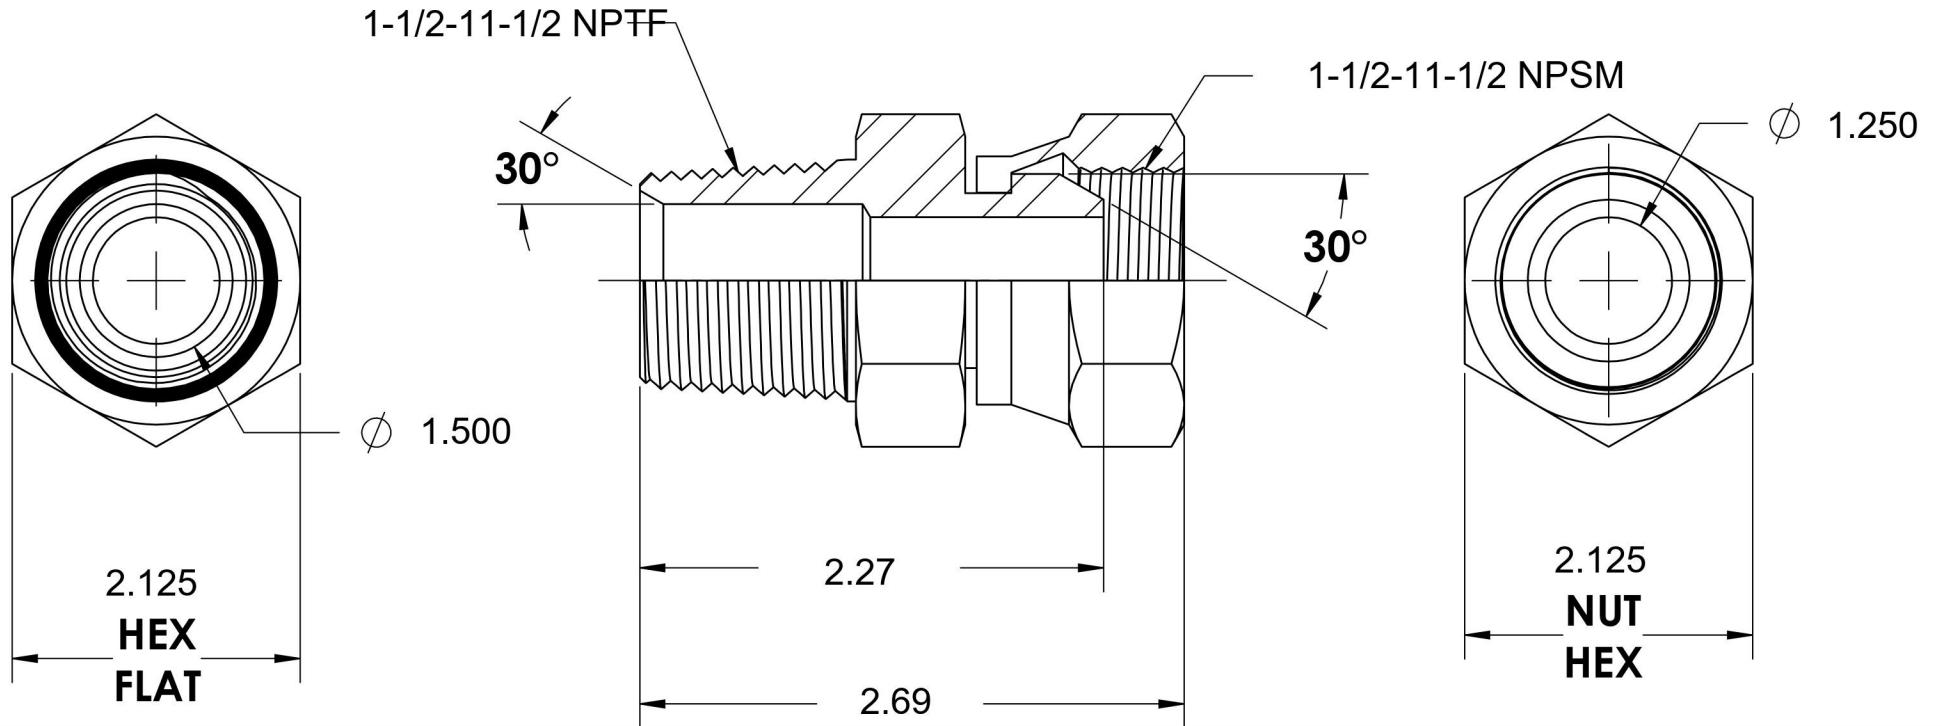

1404-24-24-SS

Stainless Steel, SAE J514 NPSM Swivel Male Connector, 1-1/2" Male NPTF 30° x 1-1/2" Female NPSM Swivel

6701 Cochran Road
Solon, Ohio 44139
Phone: (440) 248-1880
Toll Free: 1-888-331-1523

Temperature Rating	Material	Industry Standards	Series
-425°F to 1200°F	316/316L Stainless Steel	SAE J514, SAE J476	1404-SS
Pressure Rating	Finish		Series Description
2000 psi	Passivated		SAE J514 NPSM Swivel Male Connector